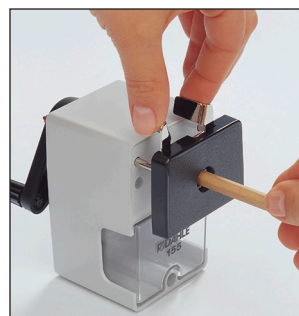

It's all about control with Dahle's Professional pencil sharpener. With the twist of a dial you can set the degree of sharpness for your pencil. Whether you need a fine tip or a blunt edge, Dahle's Automatic Cutting System sharpens to your personal preference then spins freely to prevent over-sharpening. This sharpener not only gives you the optimal results you desire, but it also saves lead.

Standard graphite or oversized artist pencils can be accommodated through the sharpener's extra large pencil opening. The cutting blades can also be removed and cleaned to prevent any waxy buildup. A mounting clamp is included but not necessary for portable sharpening.

## Features

- Fluted cylinder blade contains 12 precision ground edges for even sharpening
- Automatic Cutting System sharpens evenly & prevents over-sharpening and prevents over-sharpening
- Point adjuster for sharp or blunt tip
- Easy to clean blades are perfect for use with graphite and colored pencils
- Precision cutting blades are Solingen Steel
- Accepts oversized artist pencils
- Easy to clean transparent shavings cup
- Mounting clamp included

Mounting is not necessary which allows for easy placement and portability.

Automatic System pulls pencil in, then spins freely to prevent over-sharpening.