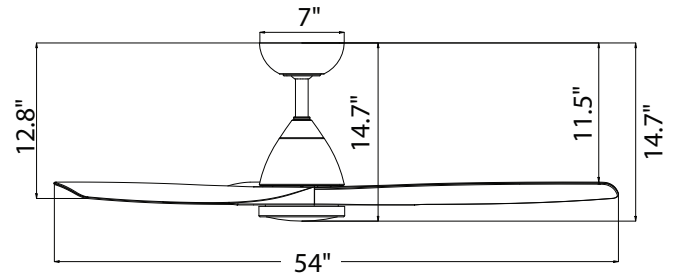

SKYLARK

FR-W2202-54L

54" Ceiling Fan

MODERN FORMS SMART FANS

PRODUCT DESCRIPTION

Introduce sleek sophistication to your home with the new Skylark Smart Fan. Spectacular new finishes of soft brass and brushed nickel are unveiled in our Modern Forms Smart Fan collection. Also debuting is the ebony finish which features a new weathered look. The three smartly designed blades circulate air with an agile yet robust gracefulness, bringing incomparable comfort and illumination with an integrated LED luminaire, throughout your space. The convenient, 6-speed set-up can be controlled locally using the included Bluetooth remote control or remotely using the Modern Forms app.

FEATURES

- 6 fan speeds through both Summer and Winter Modes
- Silent DC motor LED
- Luminaire included - no cover available
- Includes remote control
- Optional wall control sold separately
- Compatible with Modern Forms app

AIRFLOW/ENERGY EFFICIENCY

Weighted-Average/High Airflow CFM:	3871/6041
Weighted-Average/High Energy Use (W):	20/28
Estimated Yearly Energy Cost ($):	6
Weighted-Average/High Efficiency (CFM/W):	191
Max RPM:	162

ORDER NUMBER

Model	Housing	Blade
FR-W2202-54L	BN Brushed Nickel	EB Ebony
FR-W2202-54L	MB Matte Black	MB Matte Black
	SB Soft Brass	MB Matte Black
	SB Soft Brass	MW Matte White
	MW Matte White	MW Matte White¹

Example: FR-W2202-54L-MB

- *Range may vary based on application and surroundings.
- *This fan comes uni-pack - blade select options are not available.
- *Brushed Nickel and Soft Brass are not intended for coastal environments.

The Modern Forms app synchronizes seamlessly with smart home devices you already own

SPECIFICATIONS

Construction:	Aluminum, Steel, ABS
Blade:	14° Pitch, 54"sweep
Downrod:	.75" O.D. x 4.5H included
Mounting Slope:	Up to 30°
Wire:	80"
Hanging Weight:	17 lbs.
Total Power:	48W
Standards:	UL/cUL Wet Location listed, Title 24 JA8-2016 Compliant, Title 20, Energy Star
Motor Type:	120 x D-15 sensorless DC motor

WIRELESS PERFORMANCE

Wi-Fi Range:	Up to 150 ft*
Bluetooth Range:	Up to 150 ft*

LUMINAIRE PERFORMANCE

Light Source:	LED
Light Wattage:	21W
Lumens/ Delivered Lumens:	1991 - 2159 (Based on CCT) / 1365
Dimming:	Integrated
CRI:	90
CCT Color Temperature:	3000K (2700K/4000K/5000K selectable)
Rated Life:	50,000 hours

ModernForms.com
Phone (866) 810-6615
Fax (800) 526-2585

Headquarters, East Manufacturing Facility
44 Harbor Park Drive
Port Washington, NY 11050

South East Manufacturing Facility
1600 Distribution Ct
Lithia Springs, GA 30122

Central Manufacturing Facility
1700 South J Elmer Freeway, Ste 100
Cedar Hill, TX 75104

West Manufacturing Facility
1750 S Archibald Ave
Ontario, CA 91761