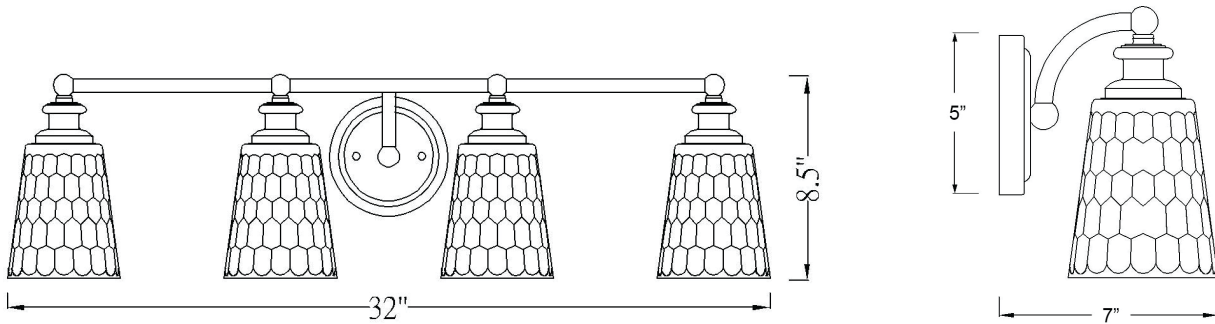

IN40023CH

MAE 4-LIGHT WALL SCONCE

Description:	Mae 4-Light Wall Sconce
Finish:	Chrome
Dimensions:	32" W x 8-1/2" H x 7" ext. Height on Center: 5"
Bulbs:	4-100W Med.
Installed Weight:	7.15 lbs.
Certification:	cUL / damp location

Material:	Steel and glass
Shades:	Glass
Glass:	Clear Optic
Back Plate Dimensions:	5" Dia.
Chain/Wire:	NA
Additional Finishes:	Oil-rubbed bronze and matte black