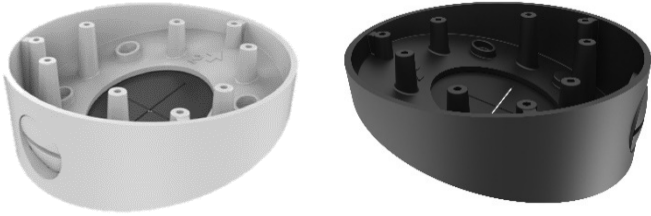

AB135(B) Angled Base for Dome Camera

- Aluminum Alloy Material with Surface Spray Treatment
- Easy Installation
- Black-Finish Model Available (AB135B)

Specifications

	AB135	AB135B
Appearance	Hikvision white	Hikvision black
Material	Aluminum Alloy	
Dimension	Ø136.3 mm × 20 mm (Ø5.37" × 0.787")	
Weight	238 g (8.39 ozs)	

- NOTES:**
- Pay attention to color matching.
 - Install the mount on a flat wall.
 - The wall must be capable of supporting over three times as much as the total weight of the camera and mount.
 - Maximum load capacity of the mount is 5 kg.

Fits the Following Models

ECI-D62Z2	DS-2CD5126G0-IZS
ECI-D64Z2	DS-2CD5146G0-IZS
DS-2CD2H25FHWD-IZS	DS-2CD5165G0-IZS
DS-2CD2H35FWD-IZS	DS-2CD5185G0-IZS
DS-2CD2H45FWD-IZS	
DS-2CD2H85FWD-IZS	

Order Model

AB135
AB135B

Dimensions

Units: mm