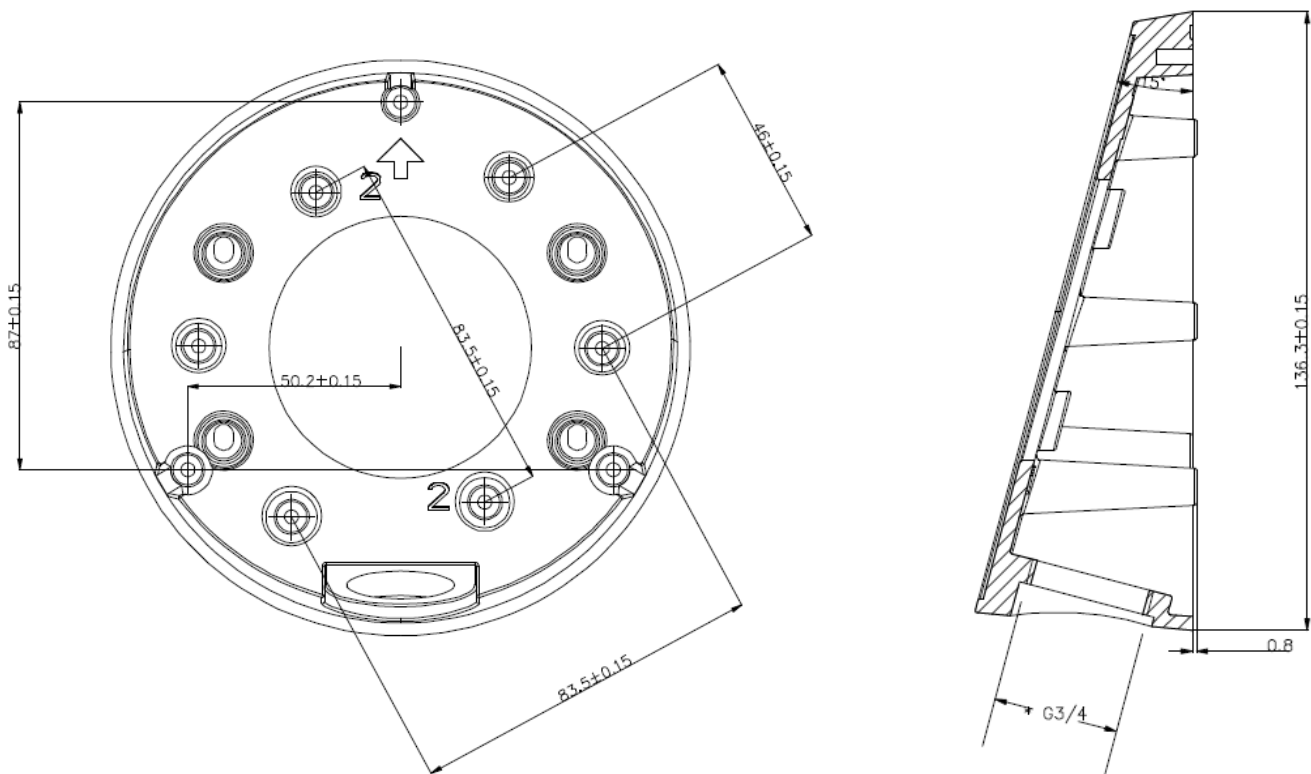

AB135(B) Angled Base for Dome Camera

- Aluminum Alloy Material with Surface Spray Treatment
- Easy Installation
- Black-Finish Model Available (AB135B)

Specifications

	AB135	AB135B
Appearance	Hikvision white	Hikvision black
Material	Aluminum Alloy	
Dimension	Ø136.3 mm × 20 mm (Ø5.37" × 0.787")	
Weight	238 g (8.39 ozs)	

- NOTES:**
- Pay attention to color matching.
 - Install the mount on a flat wall.
 - The wall must be capable of supporting over three times as much as the total weight of the camera and mount.
 - Maximum load capacity of the mount is 5 kg.

Dimensions

Units: mm