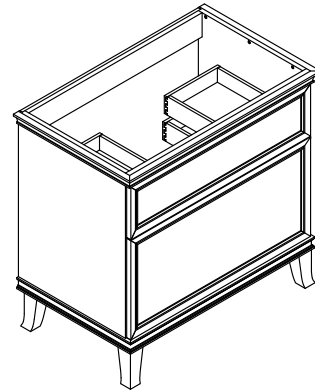

## Required Products/Accessories

K-28250 Silestone® 37" quartz vanity top with rectangular cutout

K-28263 Silestone® quartz 37" backsplash

K-2882 19-3/4" rectangular undermount bathroom sink

K-33561 11-1/2" cabinet pull