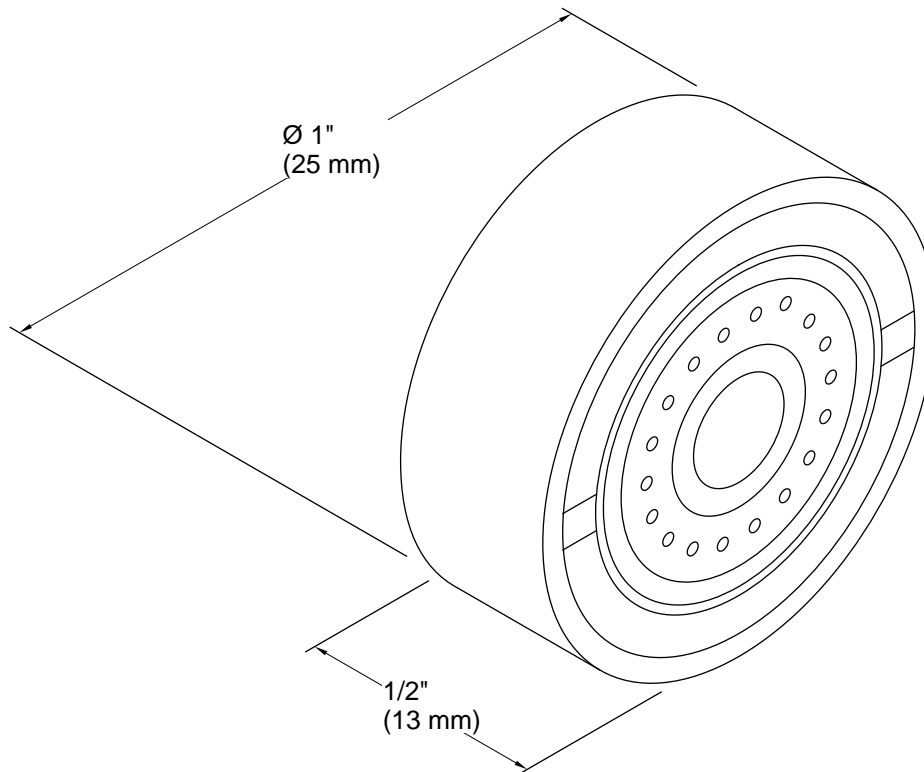

Features

- Kohler plumbing products mean beautiful form as much as reliable function
- 15/16" male
- 0.5 gpm vandal-resistant pressure-compensating spray (nonaerated)
- GPM = Volumetric flow rate in gallons per minute
- This product can help a building earn Water Efficiency points in LEED® Green Building Rating System

Color	Code	Description
	CP	Polished Chrome

Technical Information

All product dimensions are nominal.

Material: Brass

Notes

Install this product according to the installation guide.