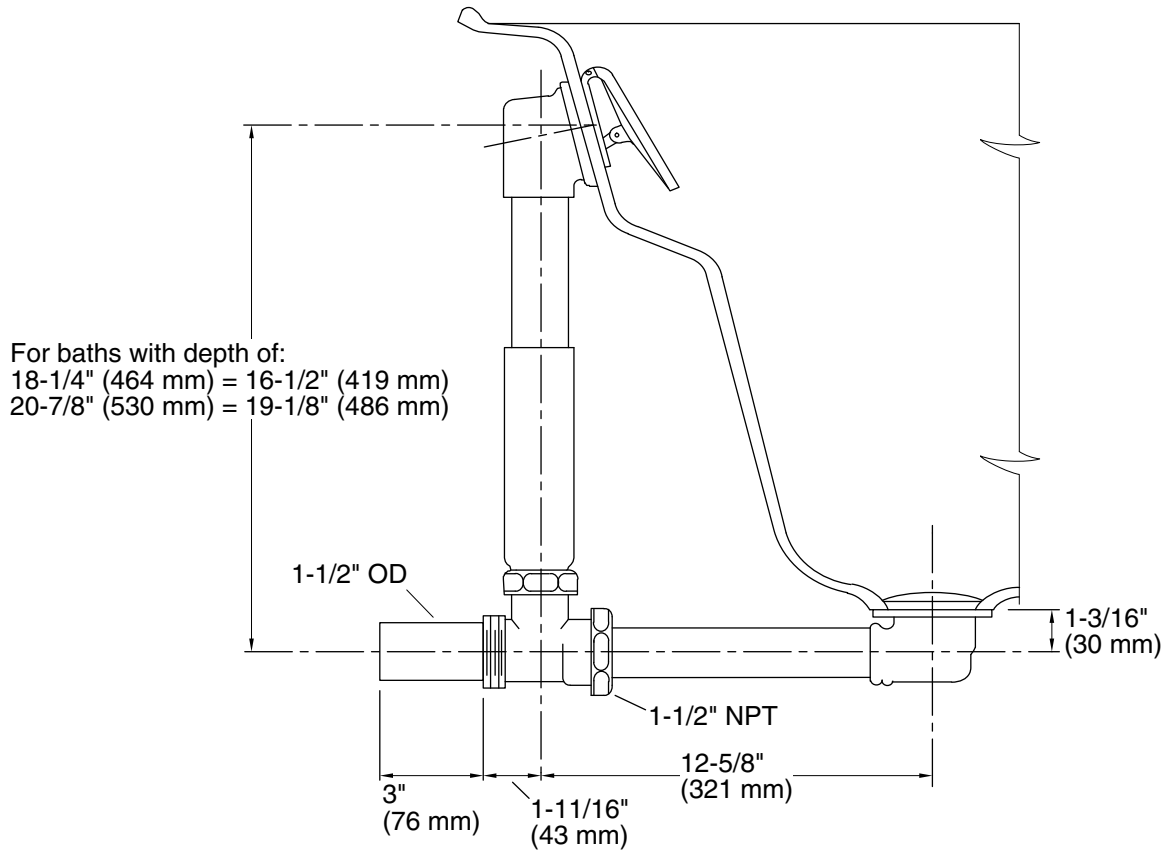

Tea-for-Two®

1-1/2" adjustable pop-up drain
K-7169-AF

Features

- 17-gauge brass construction
- Brass tailpiece
- 1-1/2" (38 mm) NPT connection
- Supports both above- and through-the-floor installations
- For use with Tea-for-Two® 5' (1524 mm) and 6' (1828 mm) baths, BubbleMassage™ air baths, and whirlpools

Technical Information

All product dimensions are nominal.

Material: Brass

Notes

Install this product according to the installation instructions.

ADA compliant when installed to the specific requirements of these regulations.