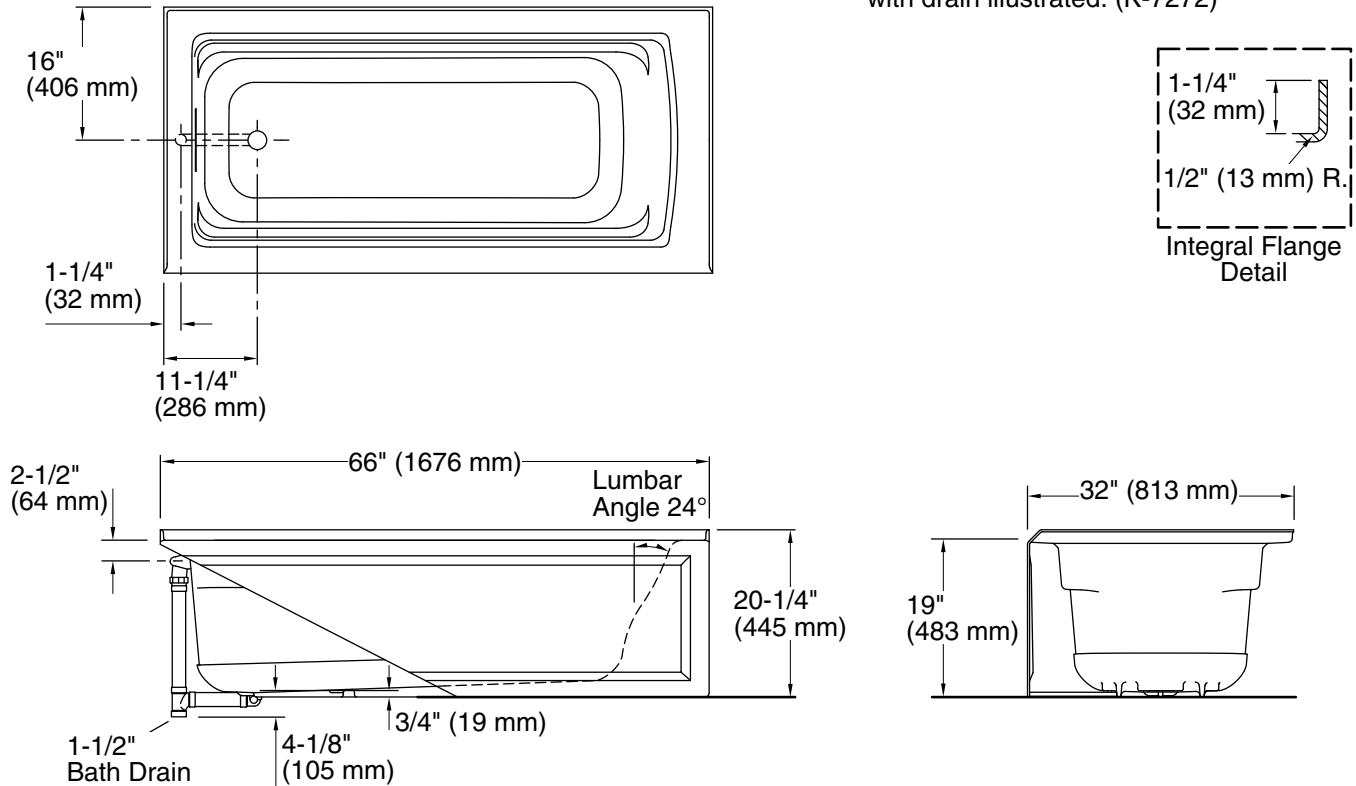

### Technical Information

All product dimensions are nominal.

Drain location:	Left
Basin area, bottom:	50-3/8" x 19-5/8" (1280 mm x 498 mm)
Basin area, top:	57-5/16" x 24-1/16" (1456 mm x 611 mm)
Weight:	80 lbs (36.3 kg)
Minimum floor load:	45 lbs/ft <sup>2</sup> (219.7 kg/m <sup>2</sup> )
Water depth:	15-5/16" (389 mm)
Water capacity:	66 gal (249.8 L)
Minimum flat for door:	2-5/8" (66 mm)