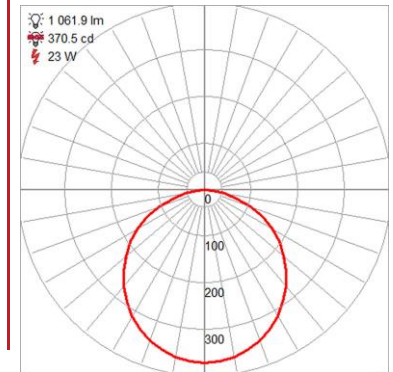

FIXTURE**	BACKPLATE / CANOPY**
Length:	Length
Width:	Width:
Diameter 15.75"	Diameter: 15.75"
Height: 3.25"	Height:
Extension:	
Overall Height:	

TECHNICAL SPECIFICATIONS

SPECIFICATIONS

Frame Material: Steel
Diffuser Material: Acrylic
Lamping Type: SSL (Dedicated LED) Jbox: Standard
Lamping Base: SSL Lamp Wattage: 24 W
Lamp Quantity: 1 Total Wattage: 24 W
Voltage: 120v Lamps Included: Yes

ADDITIONAL NOTES

Custom Finish 100 Piece Minimum Order Quantity; Optional Color Temperature 100 Piece Minimum Order Quantity

Project Name: _____
Location: _____
Type: _____
Quantity: _____
Notes: _____

LINE DRAWING

IES FILE

In addition to Access Lighting's purchase and warranty terms and conditions, by signing below or placing an order, you agree that you are authorized to bind the entity placing any order and acknowledge the following: All of sizes and measurements are approximate and all images are for illustrative purposes only. In the event of an inconsistency, the "Product Measurements" section controls. There also may be slight differences in the colors and designs compared to the displayed and printed images.