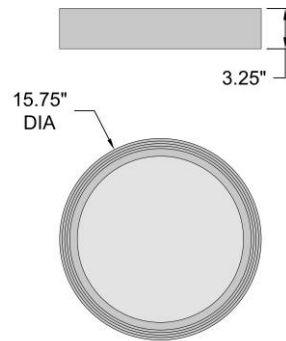

FIXTURE**	BACKPLATE / CANOPY**
Length:	Length
Width:	Width:
Diameter 15.75"	Diameter: 15.75"
Height: 3.25"	Height:
Extension:	
Overall Height:	

TECHNICAL SPECIFICATIONS

SPECIFICATIONS

Frame Material: Steel
Diffuser Material: Acrylic
Lamping Type: SSL (Dedicated LED) Jbox: Standard
Lamping Base: SSL Lamp Wattage: 24 W
Lamp Quantity: 1 Total Wattage: 24 W
Voltage: 120v Lamps Included: Yes

Dimmable: Yes Nominal Lumens: 2400 Lm
CRI: 90 Delivered Lumens: 1062 Lm
CCT: 3000K
Recommended Dimmers:
(ELV)LUTRON Maestro MAELV-600; (TRIAC)LUTRON Skylark CL SCL-153 or SCL-153P; (TRIAC)LUTRON Diva DVCL-153P; (TRIAC)LEVITON Decora Sureslide 6674; (ELV)LEVITON Decora DSE06-10Z

IES FILE

In addition to Access Lighting's purchase and warranty terms and conditions, by signing below or placing an order, you agree that you are authorized to bind the entity placing any order and acknowledge the following: All of sizes and measurements are approximate and all images are for illustrative purposes only. In the event of an inconsistency, the "Product Measurements" section controls. There also may be slight differences in the colors and designs compared to the displayed and printed images.