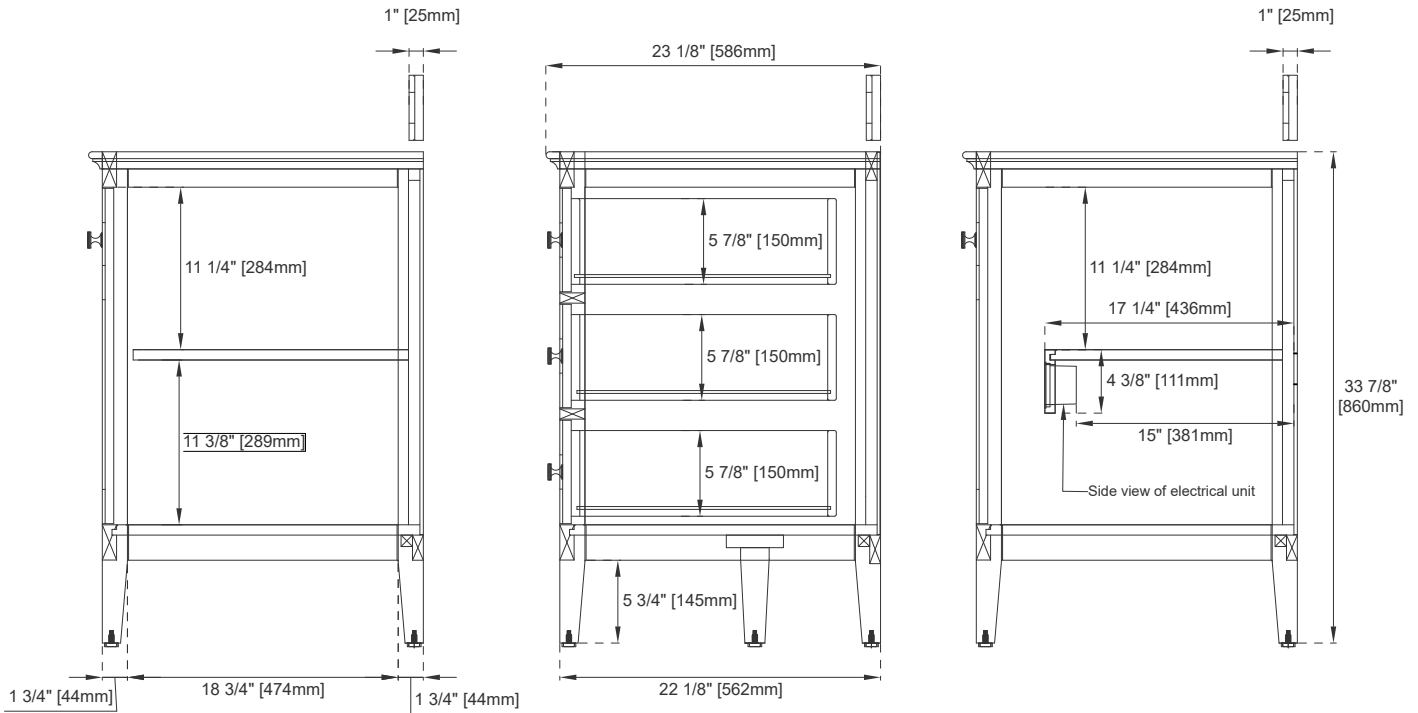

Full Extension, Soft Close Glides

European Soft Close Hinges

Aluminum Laminate Drawer Liners

Adjustable Levelers

Dimension

Width: 59-1/8"

Depth: 23-1/8"

Height: 33-7/8"

Rough-In Height: 21-1/2"

60D" PALISADES VANITY

JAMES MARTIN VANITIES

527-V60D-BW

Bamboo Drawer Organizer

Top View

59 3/4" [1517mm]

Knob

Front View

All dimensions are nominal
Diagrams are of cabinet only—James Martin Optional Countertops and sinks are not shown

Visit website for warranty and installation information
www.jamesmartinvanities.com

60D" PALISADES VANITY

JAMES MARTIN VANITIES

527-V60D-BW

Side View 1

Side View 2

Side View 3

Back View

All dimensions are nominal
Diagrams are of cabinet only—James Martin Optional Countertops and sinks are not shown