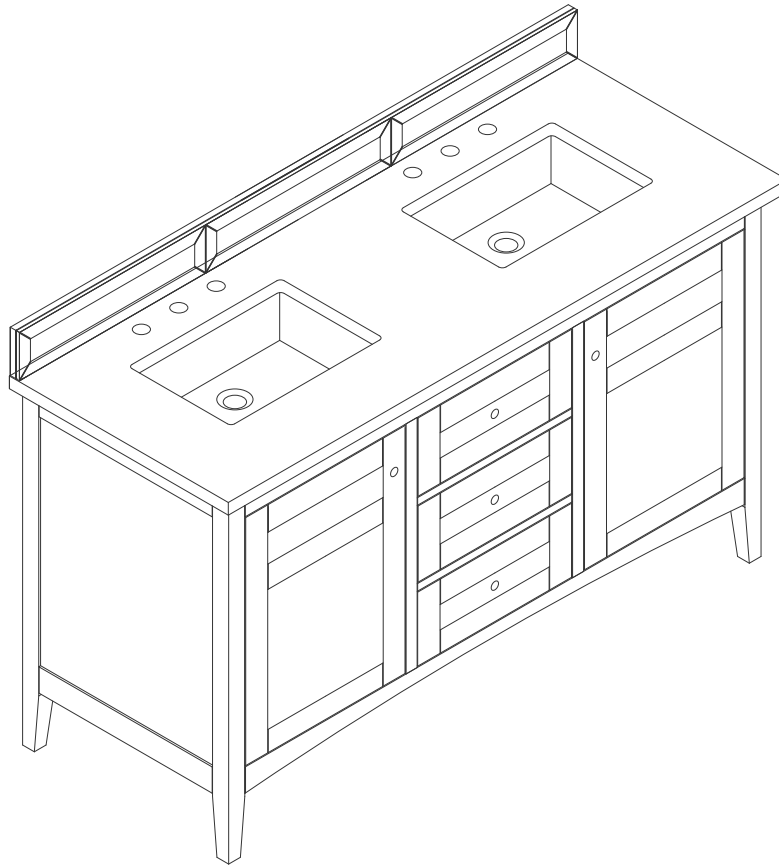

60D" PALISADES VANITY

JAMES MARTIN
VANITIES

527-V60D-BW

Features and Materials

Solids: Soft Maple and Yellow Poplar

Panels: Plywood

Installation Type: Floor Standing

Number of Basins: Two, with optional 3cm top

Vanity Top Included: NO, Optional 3cm Tops Available with Sinks Optional

Wooden Backsplash

Number of Doors: Two

Number of Drawers: Three

USB/Power Component: YES (ETL5011080)

Cord Length: 6'6"

Assembly Type: Installation of optional 3cm top

Bamboo Storage Tray: YES

Drawer Box Material and Construction: 15mm Poplar/English Dovetail Joinery

Hardware Material and Finish: Zinc Alloy in Satin Nickel

Fits Drain Hole Size: 1-3/4"

Overflow: Front Facing

Full Extension, Soft Close Glides

European Soft Close Hinges

Aluminum Laminate Drawer Liners

Adjustable Levelers

Dimension

Width: 59-1/8"

Depth: 23-1/8"

Height: 33-7/8"