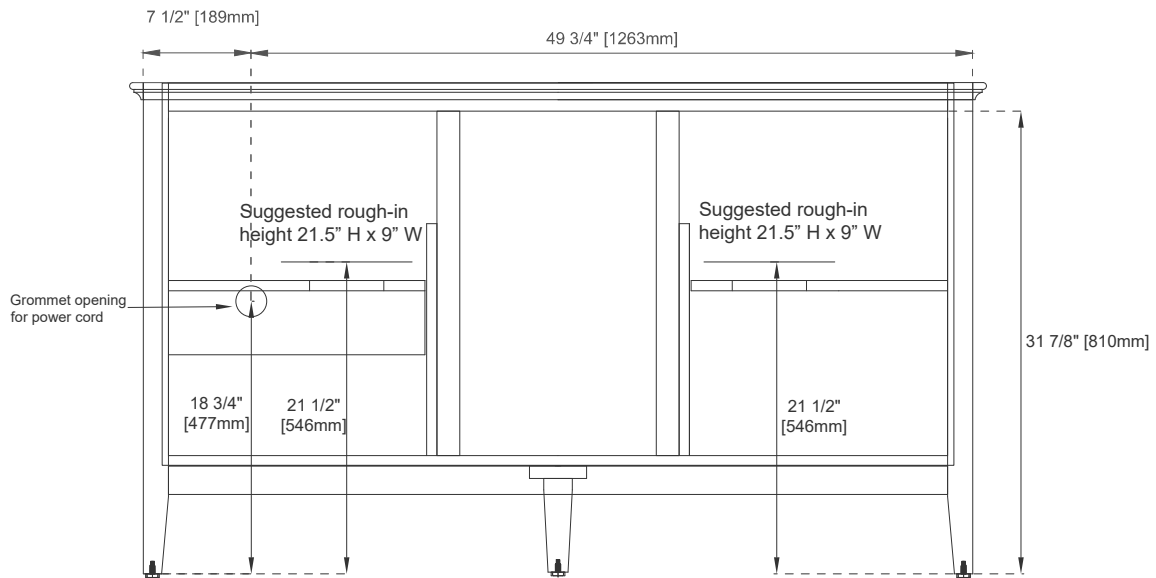

Full Extension, Soft Close Glides

European Soft Close Hinges

Aluminum Laminate Drawer Liners

Adjustable Levelers

Dimension

Width: 59-1/8"

Depth: 23-1/8"

Height: 33-7/8"

Rough-In Height: 21-1/2"

60D" PALISADES VANITY

JAMES MARTIN VANITIES

527-V60D-BW

Bamboo Drawer Organizer

Top View

59 3/4" [1517mm]

Knob

60D" PALISADES VANITY

JAMES MARTIN VANITIES

527-V60D-BW

Side View 1

Side View 2

Side View 3

Back View

All dimensions are nominal
Diagrams are of cabinet only—James Martin Optional Countertops and sinks are not shown