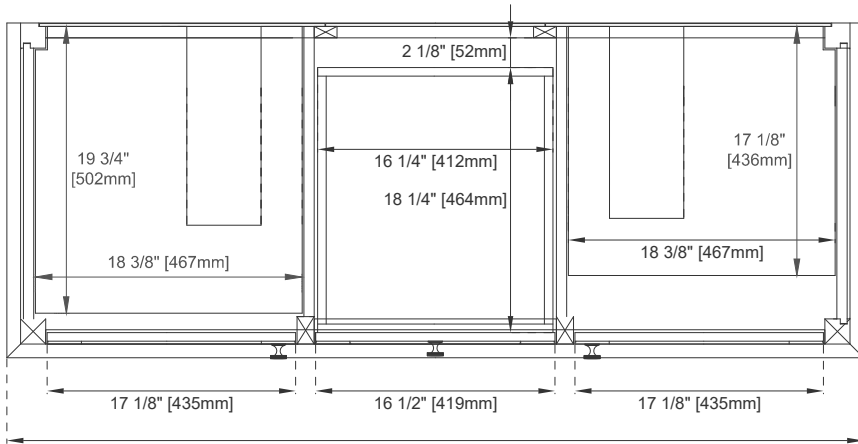

Vanity Top Included: NO, Optional 3cm Tops Available with Sinks Optional

Wooden Backsplash

Number of Doors: Two

Number of Drawers: Three

USB/Power Component: YES (ETL5011080)

Cord Length: 6'6"

Assembly Type: Installation of optional 3cm top

Bamboo Storage Tray: YES

Drawer Box Material and Construction: 15mm Poplar/English Dovetail Joinery

Hardware Material and Finish: Zinc Alloy in Satin Nickel

Fits Drain Hole Size: 1-3/4"

Overflow: Front Facing

Full Extension, Soft Close Glides

European Soft Close Hinges

Aluminum Laminate Drawer Liners

Adjustable Levelers

Dimension

Width: 59-1/8"

Depth: 23-1/8"

Height: 33-7/8"

Rough-In Height: 21-1/2"

60D" PALISADES VANITY

JAMES MARTIN VANITIES

527-V60D-BW

Bamboo Drawer Organizer

Top View

59 3/4" [1517mm]

Knob