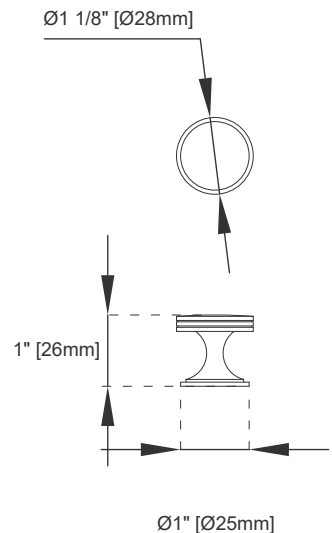

Bamboo Storage Tray: YES

Drawer Box Material and Construction: 15mm Poplar/English Dovetail Joinery

Hardware Material and Finish: Zinc Alloy in Satin Nickel

Fits Drain Hole Size: 1-3/4"

Overflow: Front Facing

Full Extension, Soft Close Glides

European Soft Close Hinges

Aluminum Laminate Drawer Liners

Adjustable Levelers

Dimension

Width: 59-1/8"

Depth: 23-1/8"

Height: 33-7/8"

Rough-In Height: 21-1/2"

60D" PALISADES VANITY

JAMES MARTIN VANITIES

527-V60D-BW

Bamboo Drawer Organizer

Top View

59 3/4" [1517mm]

Knob

Front View

All dimensions are nominal
Diagrams are of cabinet only—James Martin Optional Countertops and sinks are not shown

Visit website for warranty and installation information
www.jamesmartinvanities.com