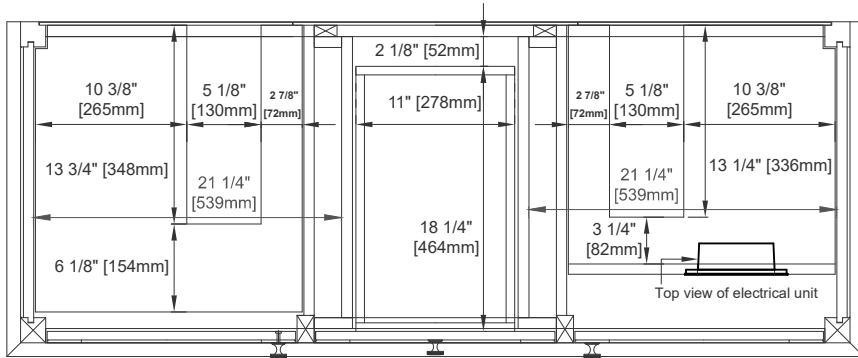

Bamboo Storage Tray: YES

Drawer Box Material and Construction: 15mm Poplar/English Dovetail Joinery

Hardware Material and Finish: Zinc Alloy in Satin Nickel

Fits Drain Hole Size: 1-3/4"

Overflow: Front Facing

Full Extension, Soft Close Glides

European Soft Close Hinges

Aluminum Laminate Drawer Liners

Adjustable Levelers

Dimension

Width: 59-1/8"

Depth: 23-1/8"

Height: 33-7/8"

Rough-In Height: 21-1/2"

60D" PALISADES VANITY

JAMES MARTIN VANITIES

527-V60D-BW

Bamboo Drawer Organizer

Top View

59 3/4" [1517mm]

Knob