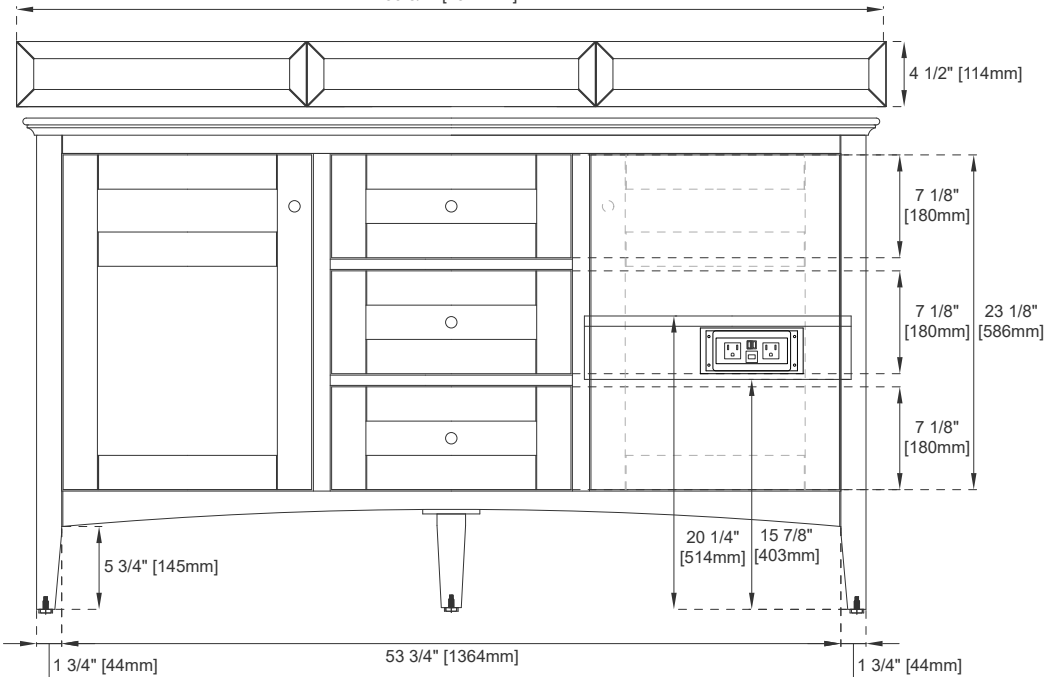

Bamboo Storage Tray: YES

Drawer Box Material and Construction: 15mm Poplar/English Dovetail Joinery

Hardware Material and Finish: Zinc Alloy in Satin Nickel

Fits Drain Hole Size: 1-3/4"

Overflow: Front Facing

Full Extension, Soft Close Glides

European Soft Close Hinges

Aluminum Laminate Drawer Liners

Adjustable Levelers

Dimension

Width: 59-1/8"

Depth: 23-1/8"

Height: 33-7/8"

Rough-In Height: 21-1/2"

60D" PALISADES VANITY

JAMES MARTIN VANITIES

527-V60D-BW

Bamboo Drawer Organizer

Top View

59 3/4" [1517mm]

Knob

Front View

All dimensions are nominal
Diagrams are of cabinet only—James Martin Optional Countertops and sinks are not shown

Visit website for warranty and installation information
www.jamesmartinvanities.com