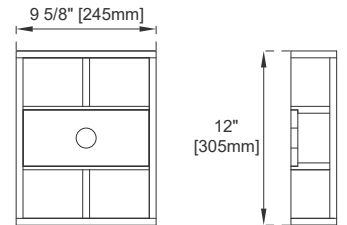

Bamboo Storage Tray: YES

Drawer Box Material and Construction: 15mm Poplar/English Dovetail Joinery

Hardware Material and Finish: Zinc Alloy in Satin Nickel

Fits Drain Hole Size: 1-3/4"

Overflow: Front Facing

Full Extension, Soft Close Glides

European Soft Close Hinges

Aluminum Laminate Drawer Liners

Adjustable Levelers

Dimension

Width: 59-1/8"

Depth: 23-1/8"

Height: 33-7/8"

Rough-In Height: 21-1/2"

60D" PALISADES VANITY

JAMES MARTIN VANITIES

527-V60D-BW

Bamboo Drawer Organizer

Top View

59 3/4" [1517mm]

Knob