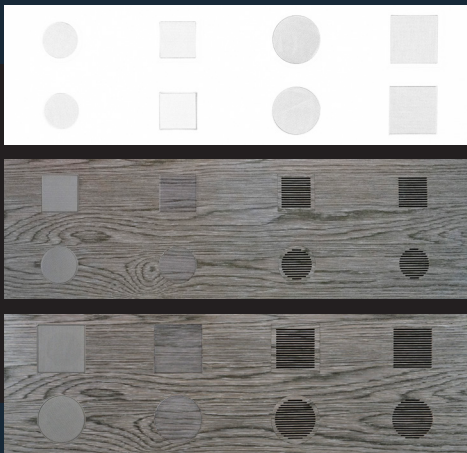

SONANCE

FINISH BOARDS

We believe in providing solutions that are designed to disappear into the aesthetic of a space. We lead customers on their audio selection journey by starting with the finishes to perfectly suit their project based on surface materials and degrees of invisibility. Leverage these showroom finish boards to demonstrate the many possibilities for speakers that are Designed to Disappear.

JAMES SMALL APERTURE FINISH BOARDS

3" and 4" trims shown in white vinyl, showcasing Retro Trim and Trimless finishes in both round and square. 3" wood trim board and 4" wood trim board, each showing custom painted, custom laser printed, wood-matched trim, and custom routed trim options.

VISUAL EXPERIENCE FINISH BOARDS

6" round Micro Trim, Trimless, and TRUFIG flush Trimless in white vinyl. 4" square wood board featuring custom painted Micro Trim, custom laser printed Trimless, and custom laser printed TRUFIG Flush Trimless. Sonance VX grilles stacks on Sonance Charcoal Blue vinyl, showcasing round, square, and rectangle in 4", 6", and 8" grille sizes.

INVISIBLE SERIES FINISH BOARDS

Demonstrates the various finish materials that can be applied with Sonance Invisible Series speakers and subwoofers. Includes drywall, wallpaper, plaster, and wood veneer.