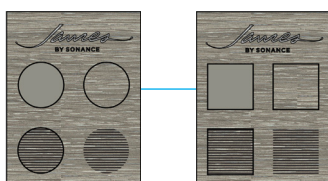

James
BY SONANCE

*Not included in package bundle

SA 3" HAND SAMPLE BOARDS

Round SKU: 60588 EACH
Square SKU: 60589 EACH

Board Dimensions:
8.85"W x 11.5"H