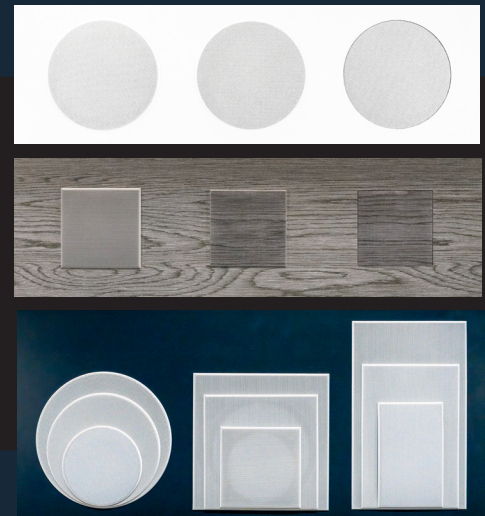

SONANCE

FINISH BOARDS

We believe in providing solutions that are designed to disappear into the aesthetic of a space. We lead customers on their audio selection journey by starting with the finishes to perfectly suit their project based on surface materials and degrees of invisibility. Leverage these showroom finish boards to demonstrate the many possibilities for speakers that are Designed to Disappear.

JAMES SMALL APERTURE FINISH BOARDS

3" and 4" trims shown in white vinyl, showcasing Retro Trim and Trimless finishes in both round and square. 3" wood trim board and 4" wood trim board, each showing custom painted, custom laser printed, wood-matched trim, and custom routed trim options.

INVISIBLE SERIES FINISH BOARDS

Demonstrates the various finish materials that can be applied with Sonance Invisible Series speakers and subwoofers. Includes drywall, wallpaper, plaster, and wood veneer.