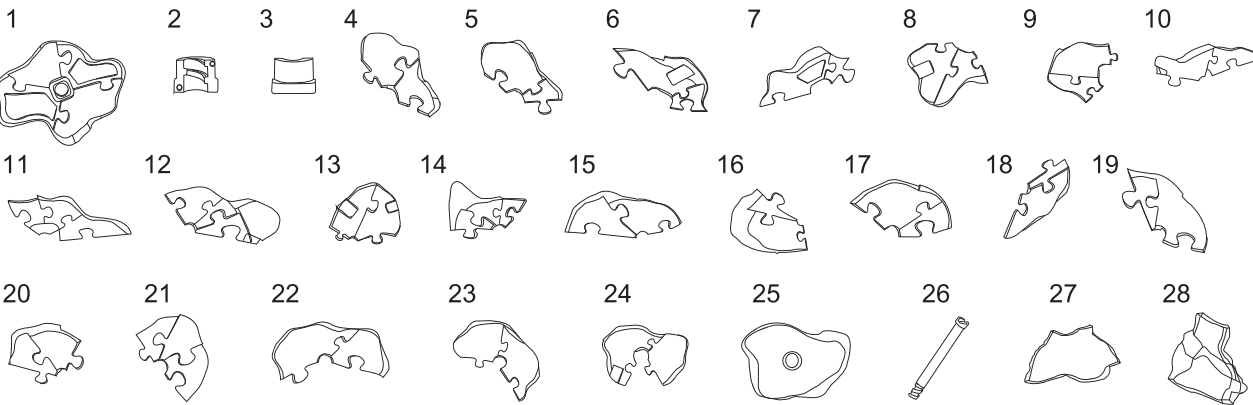

Eagle

item # 31237

ORIGINAL 3D CRYSTAL PUZZLES™

INSTRUCTIONS

AGES 12+

INSTRUCTIONS

1. Please count and make sure all pieces are present before assembly.
2. The pole pieces are delicate. To prevent damage, do not use excessive force.
3. Assemble crystal puzzle by putting the puzzle pieces together in the order shown below.
4. Missing a piece? Email consumer@ugames.com or call (415) 503-1600 with the missing piece number.

Base

Eagle

1

Each puzzle piece has designated position. Puzzle pieces lock with one another by their unique shaped interlocks.

2

Head and feet are formed by pieces, please form before installing to the main body.

3

Combine 2 small caps into one, insert to the bottom of the base, insert from the bottom side.

4

Use the center poles to lock up all pieces tightly with the key enclosed.