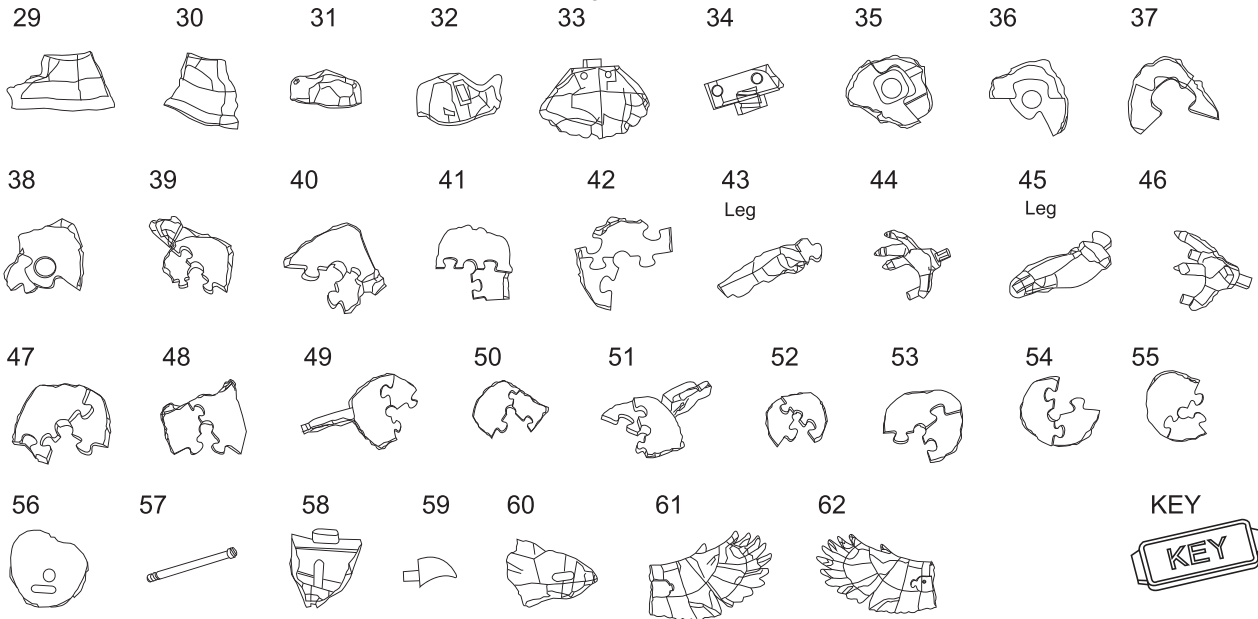

Eagle

item # 31237

ORIGINAL 3D CRYSTAL PUZZLES™

INSTRUCTIONS

AGES 12+

INSTRUCTIONS

1. Please count and make sure all pieces are present before assembly.
2. The pole pieces are delicate. To prevent damage, do not use excessive force.
3. Assemble crystal puzzle by putting the puzzle pieces together in the order shown below.
4. Missing a piece? Email consumer@ugames.com or call (415) 503-1600 with the missing piece number.

Base

Eagle

1

Each puzzle piece has designated position. Puzzle pieces lock with one another by their unique shaped interlocks.

2

Head and feet are formed by pieces, please form before installing to the main body.

3

Combine 2 small caps into one, insert to the bottom of the base, insert from the bottom side.

4

Use the center poles to lock up all pieces tightly with the key enclosed.