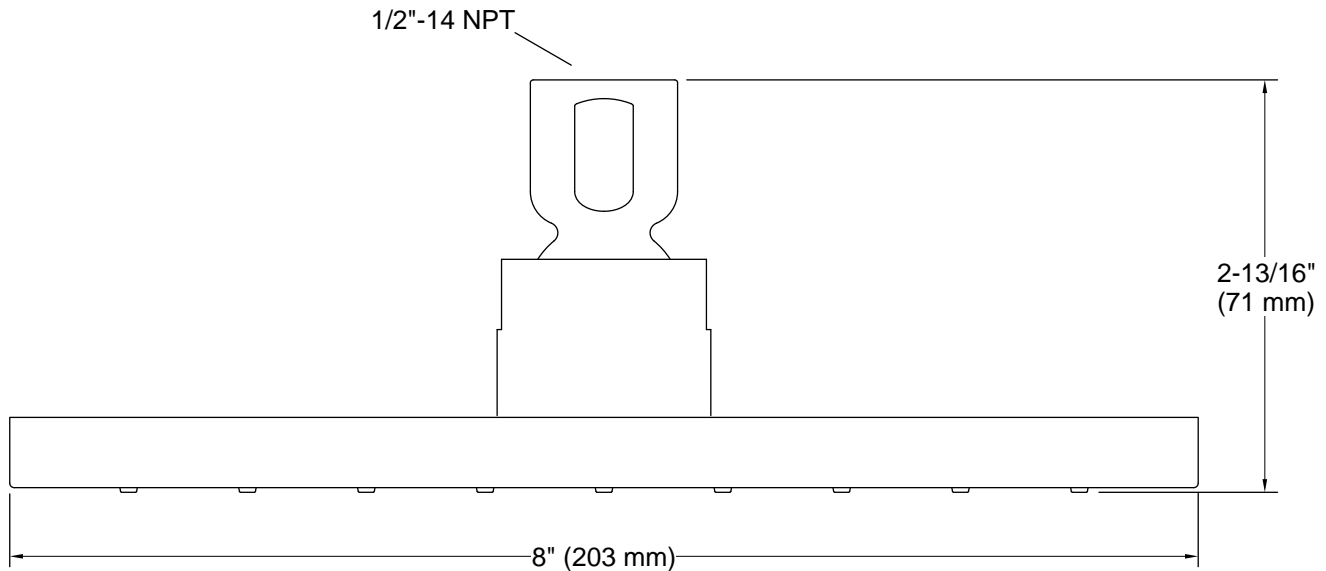

Technical Information

All product dimensions are nominal.

Handshower:

Rated maximum flow: 0 gal/min (0 l/min)

Showerhead/Body Spray:

Rated maximum flow: 1.75 gal/min (6.6 l/min)

Notes

For use with automatic compensating valves rated at 1.4 gal/min (5.3 l/min) or less.

Install this product according to the installation instructions.