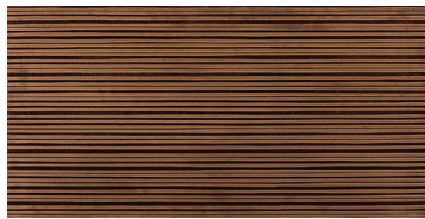

Mimica™ is a captivating tile collection that celebrates the art of illusion through texture, tone, and shine. Featuring three distinct styles – a wallpaper-inspired print in rich jewel tones, a dazzling mirrored effect, and a grooved surface with a subtle shimmer. Mimica transforms walls into bold design statements with dimension and depth.

MIMICA™
Glazed Porcelain

Gold

Groove Gold

Mirror Gold

Silver

Groove Silver

Mirror Silver

Navy

Groove Navy

Mirror Navy

Plum

Groove Plum

Mirror Plum

Rose

Groove Rose

Mirror Rose

Sizes					
	18" x 35" (Groove & Mirror Patterns) 17.72" x 35.43"	12" x 24" (Lappato) 11.81" x 23.62"			
Thickness	10mm	9mm			
Grout Joint Recommendation	Check Website	Check Website			
Testing	Breaking Strength C648	Chemical Resistance C650	Water Absorption C373	Scratch Hardness MOHS	Shade Variation Rating
	Results* Check Website	Check Website	Check Website	Check Website	V2