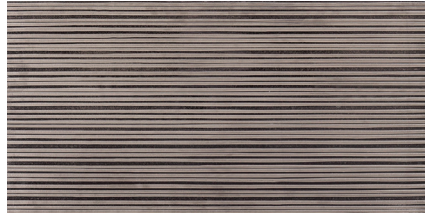

Mimica™ is a captivating tile collection that celebrates the art of illusion through texture, tone, and shine. Featuring three distinct styles – a wallpaper-inspired print in rich jewel tones, a dazzling mirrored effect, and a grooved surface with a subtle shimmer. Mimica transforms walls into bold design statements with dimension and depth.

MIMICA™
Glazed Porcelain

Gold

Groove Gold

Mirror Gold

Silver

Groove Silver

Mirror Silver

Navy

Groove Navy

Mirror Navy

Plum

Groove Plum

Mirror Plum

Rose

Groove Rose

Mirror Rose