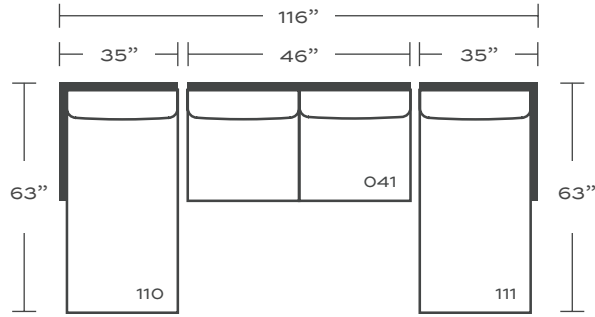

Seat Height 22"

Seat Depth 22"

Arm Height 26"

CADENCE SECTIONAL COLLECTION					
	Large Armless 041	Chaise 110/111	Two Seat End 114/115	Three Seat End 116/117	Three Seated End w/ Corner 118/119
Standard Features					
Cloud Cushion	X	X	X	X	X
Wood Leg Finish Options	X	X	X	X	X
Pair of 20" Non-Welted Pillow (TP)	X	X	X	X	X
Sinuous Underconstruction	X	X	X	X	X
Options - See Price List for Prices					
Bliss or Harmony Cushion	X	X	X	X	X
Leg Options	X	X	X	X	X
Brass or Pewter Casters	X	X	X	X	X
Pair of Extra 20" Pillows (XP)	X	X	X	X	X
Nailhead Trim	X	X	X	X	X
Ordering Instructions					
To Order, Please write the following:	Cadence-041	Cadence-110/111	Cadence-114/115	Cadence-116/117	Cadence-118/119

Pattern Availability: RG, PS, NM, RS

NOTE:

TP available in contrasting fabric.

**You must choose tapered leg without casters or tapered with caster.
If you choose leg with caster, you must choose brass or pewter caster.**

Small Armless
L46" D38" H39"

Chaise
L35" D63" H39"

Two Seat End
L54" D38" H39"

Three Seat End
L77" D38" H39"

Three Seat End with Corner
L89" D38" H39"