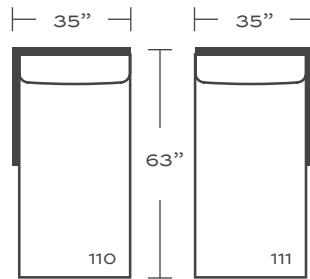

Cadence-110/111
RSE/LSE One Arm Chaise
L35" D63" H39"

Cadence-114/115
RSE/LSE Two Seat End
L54" D38" H39"

Cadence-116/117
RSE/LSE Three Seat End
L77" D38" H39"

Cadence-118/119
RSE/LSE Three Seat End
with Corner
L89" D38" H39"

Seat Height 22"

Seat Depth 22"

Arm Height 26"

CADENCE SECTIONAL COLLECTION					
	Large Armless 041	Chaise 110/111	Two Seat End 114/115	Three Seat End 116/117	Three Seated End w/ Corner 118/119
Standard Features					
Cloud Cushion	X	X	X	X	X
Wood Leg Finish Options	X	X	X	X	X
Pair of 20" Non-Welted Pillow (TP)	X	X	X	X	X
Sinuous Underconstruction	X	X	X	X	X
Options - See Price List for Prices					
Bliss or Harmony Cushion	X	X	X	X	X
Leg Options	X	X	X	X	X
Brass or Pewter Casters	X	X	X	X	X
Pair of Extra 20" Pillows (XP)	X	X	X	X	X
Nailhead Trim	X	X	X	X	X
Ordering Instructions					
To Order, Please write the following:	Cadence-041	Cadence-110/111	Cadence-114/115	Cadence-116/117	Cadence-118/119

Small Armless
L46" D38" H39"

Chaise
L35" D63" H39"

Two Seat End
L54" D38" H39"

Three Seat End
L77" D38" H39"

Three Seat End with Corner
L89" D38" H39"