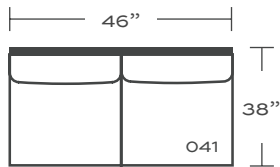

Seat Height 22"

Seat Depth 22"

Arm Height 26"

CADENCE SECTIONAL COLLECTION					
	Large Armless 041	Chaise 110/111	Two Seat End 114/115	Three Seat End 116/117	Three Seated End w/ Corner 118/119
Standard Features					
Cloud Cushion	X	X	X	X	X
Wood Leg Finish Options	X	X	X	X	X
Pair of 20" Non-Welted Pillow (TP)	X	X	X	X	X
Sinuous Underconstruction	X	X	X	X	X
Options - See Price List for Prices					
Bliss or Harmony Cushion	X	X	X	X	X
Leg Options	X	X	X	X	X
Brass or Pewter Casters	X	X	X	X	X
Pair of Extra 20" Pillows (XP)	X	X	X	X	X
Nailhead Trim	X	X	X	X	X
Ordering Instructions					
To Order, Please write the following:	Cadence-041	Cadence-110/111	Cadence-114/115	Cadence-116/117	Cadence-118/119

Pattern Availability: RG, PS, NM, RS

NOTE:

TP available in contrasting fabric.

**You must choose tapered leg without casters or tapered with caster.
If you choose leg with caster, you must choose brass or pewter caster.**

Small Armless
L46" D38" H39"

Chaise
L35" D63" H39"

Two Seat End
L54" D38" H39"

Three Seat End
L77" D38" H39"

Three Seat End with Corner
L89" D38" H39"