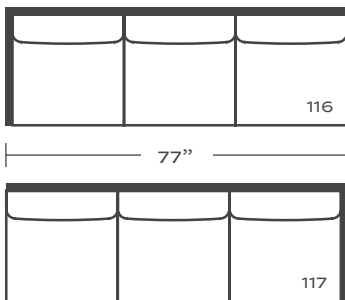

Seat Height 22"

Seat Depth 22"

Arm Height 26"

CADENCE SECTIONAL COLLECTION					
	Large Armless 041	Chaise 110/111	Two Seat End 114/115	Three Seat End 116/117	Three Seated End w/ Corner 118/119
Standard Features					
Cloud Cushion	X	X	X	X	X
Wood Leg Finish Options	X	X	X	X	X
Pair of 20" Non-Welted Pillow (TP)	X	X	X	X	X
Sinuous Underconstruction	X	X	X	X	X
Options - See Price List for Prices					
Bliss or Harmony Cushion	X	X	X	X	X
Leg Options	X	X	X	X	X
Brass or Pewter Casters	X	X	X	X	X
Pair of Extra 20" Pillows (XP)	X	X	X	X	X
Nailhead Trim	X	X	X	X	X
Ordering Instructions					
To Order, Please write the following:	Cadence-041	Cadence-110/111	Cadence-114/115	Cadence-116/117	Cadence-118/119

Small Armless
L46" D38" H39"

Chaise
L35" D63" H39"

Two Seat End
L54" D38" H39"

Three Seat End
L77" D38" H39"

Three Seat End with Corner
L89" D38" H39"