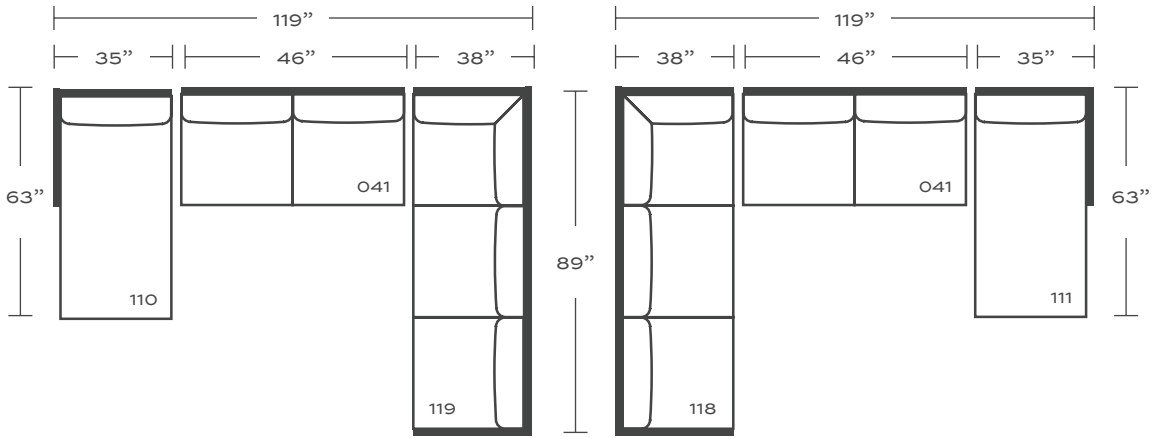

Seat Height 22"

Seat Depth 22"

Arm Height 26"

CADENCE SECTIONAL COLLECTION					
	Large Armless 041	Chaise 110/111	Two Seat End 114/115	Three Seat End 116/117	Three Seated End w/ Corner 118/119
Standard Features					
Cloud Cushion	X	X	X	X	X
Wood Leg Finish Options	X	X	X	X	X
Pair of 20" Non-Welted Pillow (TP)	X	X	X	X	X
Sinuous Underconstruction	X	X	X	X	X
Options - See Price List for Prices					
Bliss or Harmony Cushion	X	X	X	X	X
Leg Options	X	X	X	X	X
Brass or Pewter Casters	X	X	X	X	X
Pair of Extra 20" Pillows (XP)	X	X	X	X	X
Nailhead Trim	X	X	X	X	X
Ordering Instructions					
To Order, Please write the following:	Cadence-041	Cadence-110/111	Cadence-114/115	Cadence-116/117	Cadence-118/119

Pattern Availability: RG, PS, NM, RS

NOTE:

TP available in contrasting fabric.

**You must choose tapered leg without casters or tapered with caster.
If you choose leg with caster, you must choose brass or pewter caster.**

Small Armless
L46" D38" H39"

Chaise
L35" D63" H39"

Two Seat End
L54" D38" H39"

Three Seat End
L77" D38" H39"

Three Seat End with Corner
L89" D38" H39"