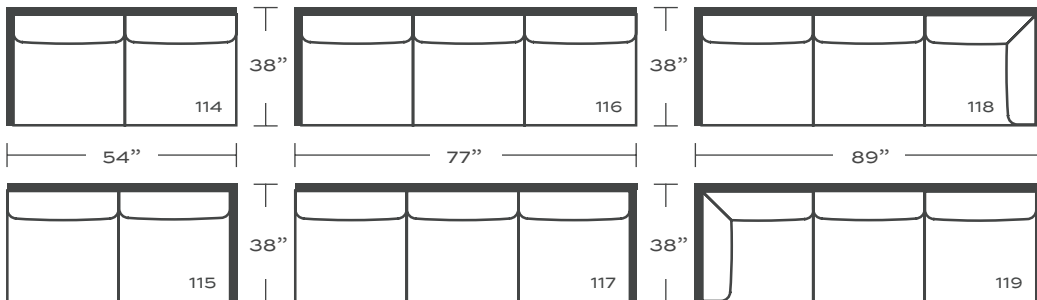

Seat Height 22"

Seat Depth 22"

Arm Height 26"

CADENCE SECTIONAL COLLECTION					
	Large Armless 041	Chaise 110/111	Two Seat End 114/115	Three Seat End 116/117	Three Seated End w/ Corner 118/119
Standard Features					
Cloud Cushion	X	X	X	X	X
Wood Leg Finish Options	X	X	X	X	X
Pair of 20" Non-Welted Pillow (TP)	X	X	X	X	X
Sinuous Underconstruction	X	X	X	X	X
Options - See Price List for Prices					
Bliss or Harmony Cushion	X	X	X	X	X
Leg Options	X	X	X	X	X
Brass or Pewter Casters	X	X	X	X	X
Pair of Extra 20" Pillows (XP)	X	X	X	X	X
Nailhead Trim	X	X	X	X	X
Ordering Instructions					
To Order, Please write the following:	Cadence-041	Cadence-110/111	Cadence-114/115	Cadence-116/117	Cadence-118/119

Small Armless
L46" D38" H39"

Chaise
L35" D63" H39"

Two Seat End
L54" D38" H39"

Three Seat End
L77" D38" H39"

Three Seat End with Corner
L89" D38" H39"