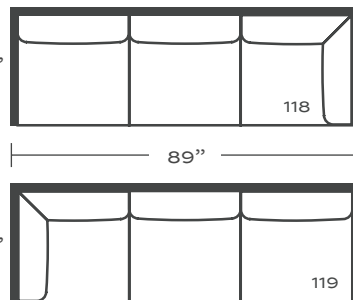

Cadence-110/111
RSE/LSE One Arm Chaise
L35" D63" H39"

Cadence-114/115
RSE/LSE Two Seat End
L54" D38" H39"

Cadence-116/117
RSE/LSE Three Seat End
L77" D38" H39"

Cadence-118/119
RSE/LSE Three Seat End
with Corner
L89" D38" H39"

Seat Height 22"

Seat Depth 22"

Arm Height 26"

CADENCE SECTIONAL COLLECTION					
	Large Armless 041	Chaise 110/111	Two Seat End 114/115	Three Seat End 116/117	Three Seated End w/ Corner 118/119
Standard Features					
Cloud Cushion	X	X	X	X	X
Wood Leg Finish Options	X	X	X	X	X
Pair of 20" Non-Welted Pillow (TP)	X	X	X	X	X
Sinuous Underconstruction	X	X	X	X	X
Options - See Price List for Prices					
Bliss or Harmony Cushion	X	X	X	X	X
Leg Options	X	X	X	X	X
Brass or Pewter Casters	X	X	X	X	X
Pair of Extra 20" Pillows (XP)	X	X	X	X	X
Nailhead Trim	X	X	X	X	X
Ordering Instructions					
To Order, Please write the following:	Cadence-041	Cadence-110/111	Cadence-114/115	Cadence-116/117	Cadence-118/119

Small Armless
L46" D38" H39"

Chaise
L35" D63" H39"

Two Seat End
L54" D38" H39"

Three Seat End
L77" D38" H39"

Three Seat End with Corner
L89" D38" H39"