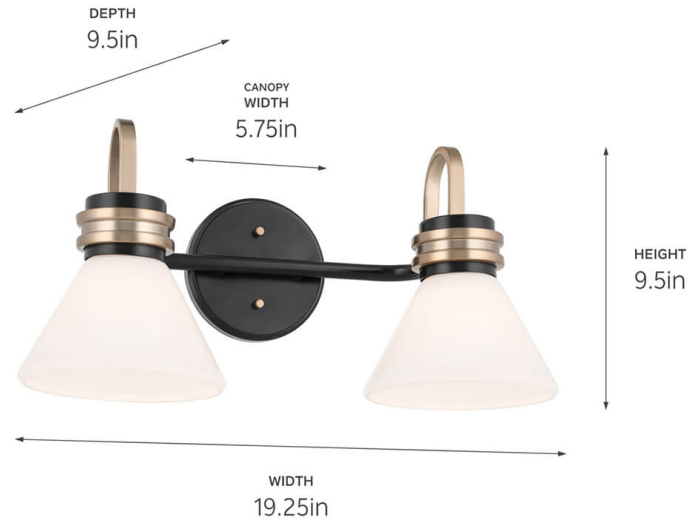

SPECIFICATIONS

Certifications/Qualifications

ADA Compliant	No
Prop65	Yes
Location Rating	Damp
	kichler.com/warranty

Dimensions

Height	9.5"
Width	19.25"
Height From Center Of Wall Opening (Spec Sheet)	5.25"
Depth	9.5"
Weight	4 LBS
Canopy Depth	0.75"

Electrical

Input Voltage	120 V

Light Source

Light Source	Bulb
Lamp Included	Not Included
# Of Bulbs/LED Modules	2
Max Or Nominal Watt	60 W
Lamp Type	A, G25
Socket Type	E26 (Medium)
Dimmable	Yes
Dimmable Notes	Dimmable when used with dimmer switch (sold separately); when using LED bulbs, see bulb manufacturer dimming specifications.

Mounting/Installation

Interior/Exterior	Interior Product
Mounting Weight	2.75 LBS
Install Glass Up Or Down	Both
Lead Wire Length	6
Wire Connectors	Wire Nuts

FIXTURE ATTRIBUTES

Housing/Glass

Primary Material	Steel
Shade Included	No
Shade Dimensions	7 DIA x 4.5 H

Product/Ordering Information

SKU	55154BK
Finish	Black
UPC	783927035194

Finishes

- Black | Champagne Bronze™
- Black | Champagne Bronze™
- Champagne Bronze™
- Champagne Bronze™
- Chrome
- Chrome