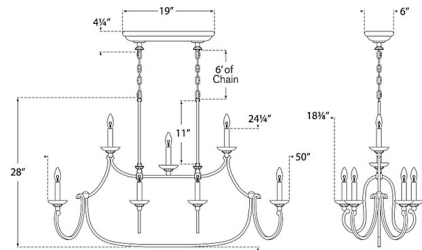

Lightology

lightology.com
866-954-4489
05-20-26

Project: _____

Company: _____

Location: _____ Fixture Type: _____

SPEC #: **VCG1241302**

Approved On: _____ Approved By: _____

Flemish Linear Pendant By Visual Comfort Signature

Description

The Flemish Linear Pendant brings a traditional look to your interior space. The classic candelabra is perfect bare or topped with tapered shades that cast a warm glow of light across your room.

Shown in gilded iron / linen

Specifications

COLOR Linen
BODY FINISH Gilded Iron
WATTAGE 440W
DIMMER Standard 120V
DIMENSIONS 51.25"L x 19"W x 28"H x 20"D
BULB NOT INCLUDED 11 x B11/Candelabra (E12)/40W/120V Incandescent
OTHER BULB OPTIONS 11 x B10/Candelabra (E12)/120V LED