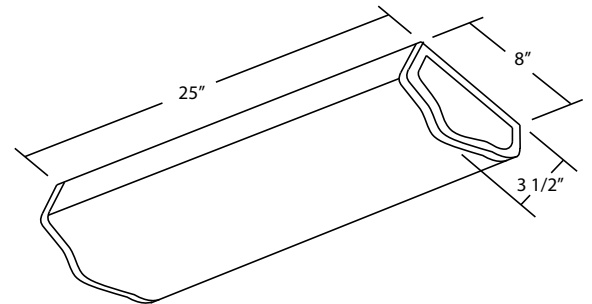

10371

2-lamp 17W Residential Fluorescent Wraparound

Product Description

2X 17W T8 lamps
Easy surface-mount installation
Heavy 20 gauge steel construction
White Euro-style acrylic lens blocks 80% of U.V. at 400nm
Energy-saving electronic ballast (120V)
Three IDEAL® push-in wire connectors ease installation

Project

Catalog

Type

Ordering Information

Example: 10371WHEB

Series	Trim Color
10371	WHEB (white endcap)
	PWEB (pewter endcap)