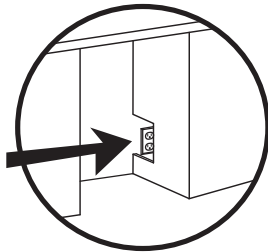

**FEATURES**

- Non- reversible door - specify right or left hinge
- Library quiet 39 dBA operation
- Elegant tri-color interior illumination
- Removable 6 bottle wine rack
- Intuitive digital touch controls
- 6-1/2' Power Cord with low profile 90° flat plug
- Low E Glass blocks harmful UV light
- Alarm Functions
- Energy Saver and Sabbath Mode

\* Note: zero clearance hinges are visible just above and below the door panel

**SPECIFICATIONS**

**ELECTRICAL** 120V 60HZ 4.35 AMP\*

**DIMENSIONS** H 34 1/8"  
W 23 7/8"  
D 23 1/4"

**ROUGH IN** H 34 1/4" min  
W 24"  
D 24"

**REFRIGERANT** R600A

ROUGH IN DIMENSIONS

ALL XO UNDERCOUNTER  
UNITS ARRIVE PRE-WIRED  
WITH LOW PROFILE PLUGS  
FOR EASY INSTALLATION

NEED MORE SPACE -  
CUT INTO AN ADJOINING  
CABINET TO REACH AN  
OUTLET THERE

WHEN INSTALLING WITH  
THE HINGE SIDE NEXT TO A WALL -  
LEAVE 1-3/4" CLEARANCE GAP FOR  
CABINET HANDLES

DOOR MUST BE ABLE TO OPEN  
A MINIMUM OF 90°.

IF THE DOOR CANNOT OPEN FULLY  
YOU CANNOT EXTEND THE SHELVES