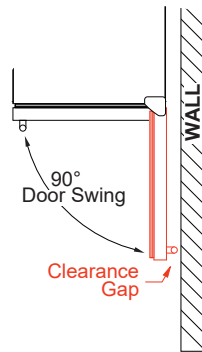

\*Specify **R** for right hand hinge - or - **L** for left hand hinge

**FEATURES**

**CAPACITY**

Full extension clear glass shelves hold 145 (12oz) cans at 34° to 50°F

Zero clearance hinges for flush integration\*  
Secure door lock

\* Note: zero clearance hinges are visible just above and below the door panel

**SPECIFICATIONS**

**ELECTRICAL** 120V 60HZ 4.35 AMP\*

**DIMENSIONS** H 34 1/8"  
W 23 7/8"  
D 23 1/4"

**ROUGH IN** H 34 1/4" min  
W 24"  
D 24"

**REFRIGERANT** R600A

ROUGH IN DIMENSIONS

ALL XO UNDERCOUNTER  
UNITS ARRIVE PRE-WIRED  
WITH LOW PROFILE PLUGS  
FOR EASY INSTALLATION

NEED MORE SPACE -  
CUT INTO AN ADJOINING  
CABINET TO REACH AN  
OUTLET THERE

WHEN INSTALLING WITH  
THE HINGE SIDE NEXT TO A WALL -  
LEAVE 1-3/4" CLEARANCE GAP FOR  
CABINET HANDLES

DOOR MUST BE ABLE TO OPEN  
A MINIMUM OF 90°.

IF THE DOOR CANNOT OPEN FULLY  
YOU CANNOT EXTEND THE SHELVES