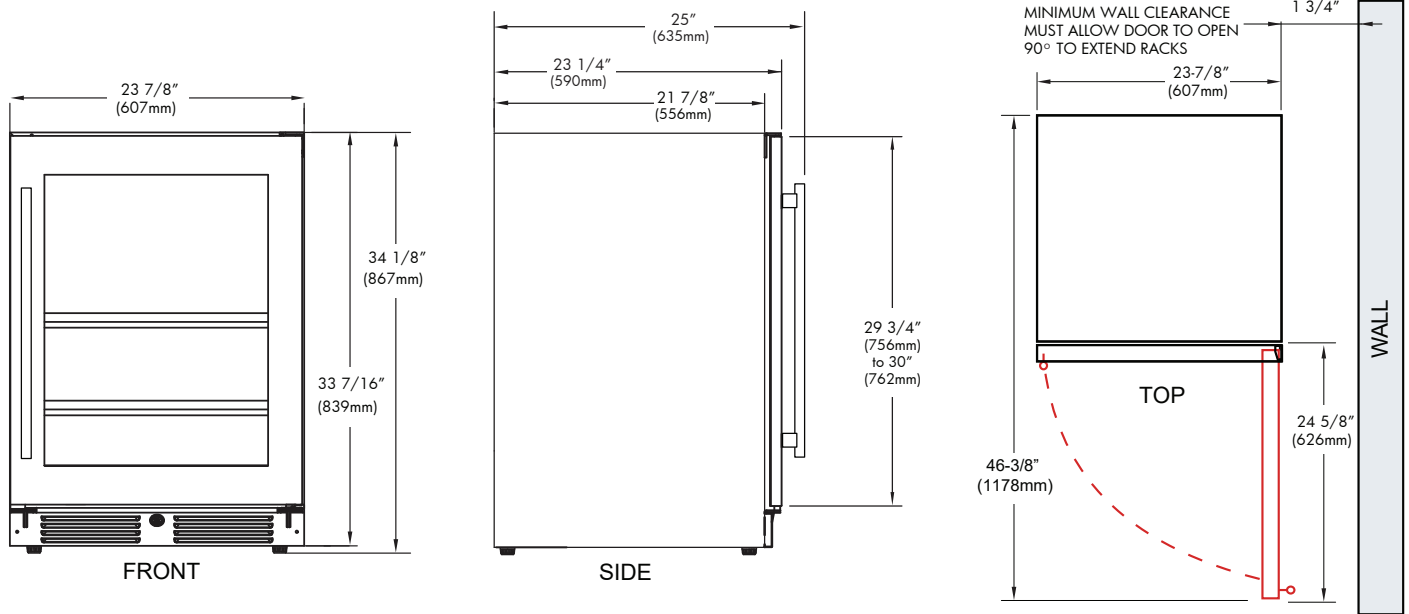

### 24" UNDERCOUNTER BEVERAGE CENTER

Store up to 145 (12oz) cans at a frosty 34° to 50°F and still find just what you are looking for. The clear glass shelves fully extend while fully loaded enabling you to see the entire contents at a glance. No more fumbling around or emptying the unit to find what you want.

And because beverages come in all shapes and sizes, the shelves of your XO beverage center can quickly adjust to 15 different positions.

WORLD CLASS SERVICE | COMPREHENSIVE WARRANTIES  
OUR LASTING COMMITMENT TO YOU

\*Specify **R** for right hand hinge - or - **L** for left hand hinge

**FEATURES**

**CAPACITY**

Full extension clear glass shelves hold 145 (12oz) cans at 34° to 50°F

Zero clearance hinges for flush integration\*  
Secure door lock

\* Note: zero clearance hinges are visible just above and below the door panel

**SPECIFICATIONS**

**ELECTRICAL** 120V 60HZ 4.35 AMP\*

**DIMENSIONS** H 34 1/8"  
W 23 7/8"  
D 23 1/4"

**ROUGH IN** H 34 1/4" min  
W 24"  
D 24"