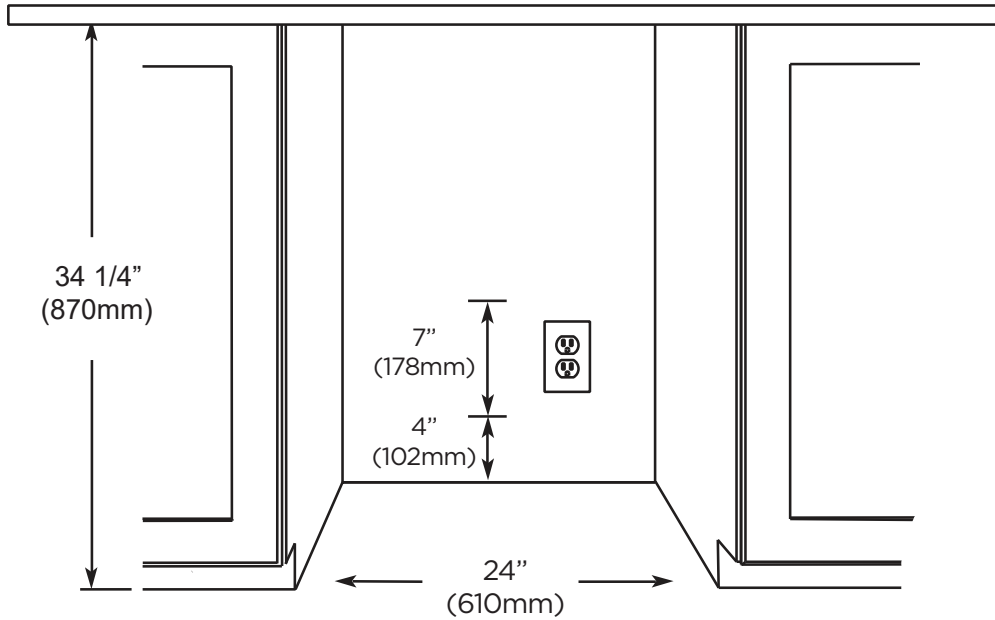

ROUGH IN DIMENSIONS

ALL XO UNDERCOUNTER
UNITS ARRIVE PRE-WIRED
WITH LOW PROFILE PLUGS
FOR EASY INSTALLATION