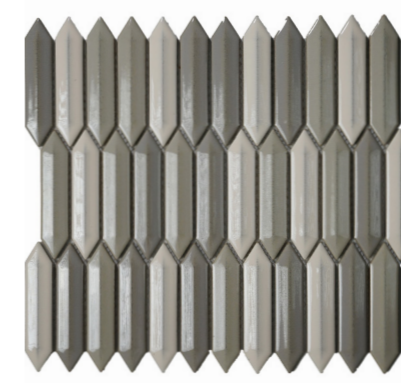

Gray Matte
2"x2" Dots 12"x12" Mosaic
UFCCGRW-12MT

Black Matte
2"x2" Dots 12"x12" Mosaic
UFCC104-12MT

White 3D 1x4 Picket Bright
12"x12" Mosaic
UFCC143-12MT

White 3D 1x4 Picket Matte
12"x12" Mosaic
UFCC146-12MT

Tender Gray 3D 1x4 Picket Bright
12"x12" Mosaic
UFCC144-12MT

Taupe 3D 1x4 Picket Bright
12"x12" Mosaic
UFCC145-12MT

Mixed Gray, Taupe & White 3D 1x4 Picket Bright
12"x12" Mosaic
UFCC142-12MT

CC Mosaics +