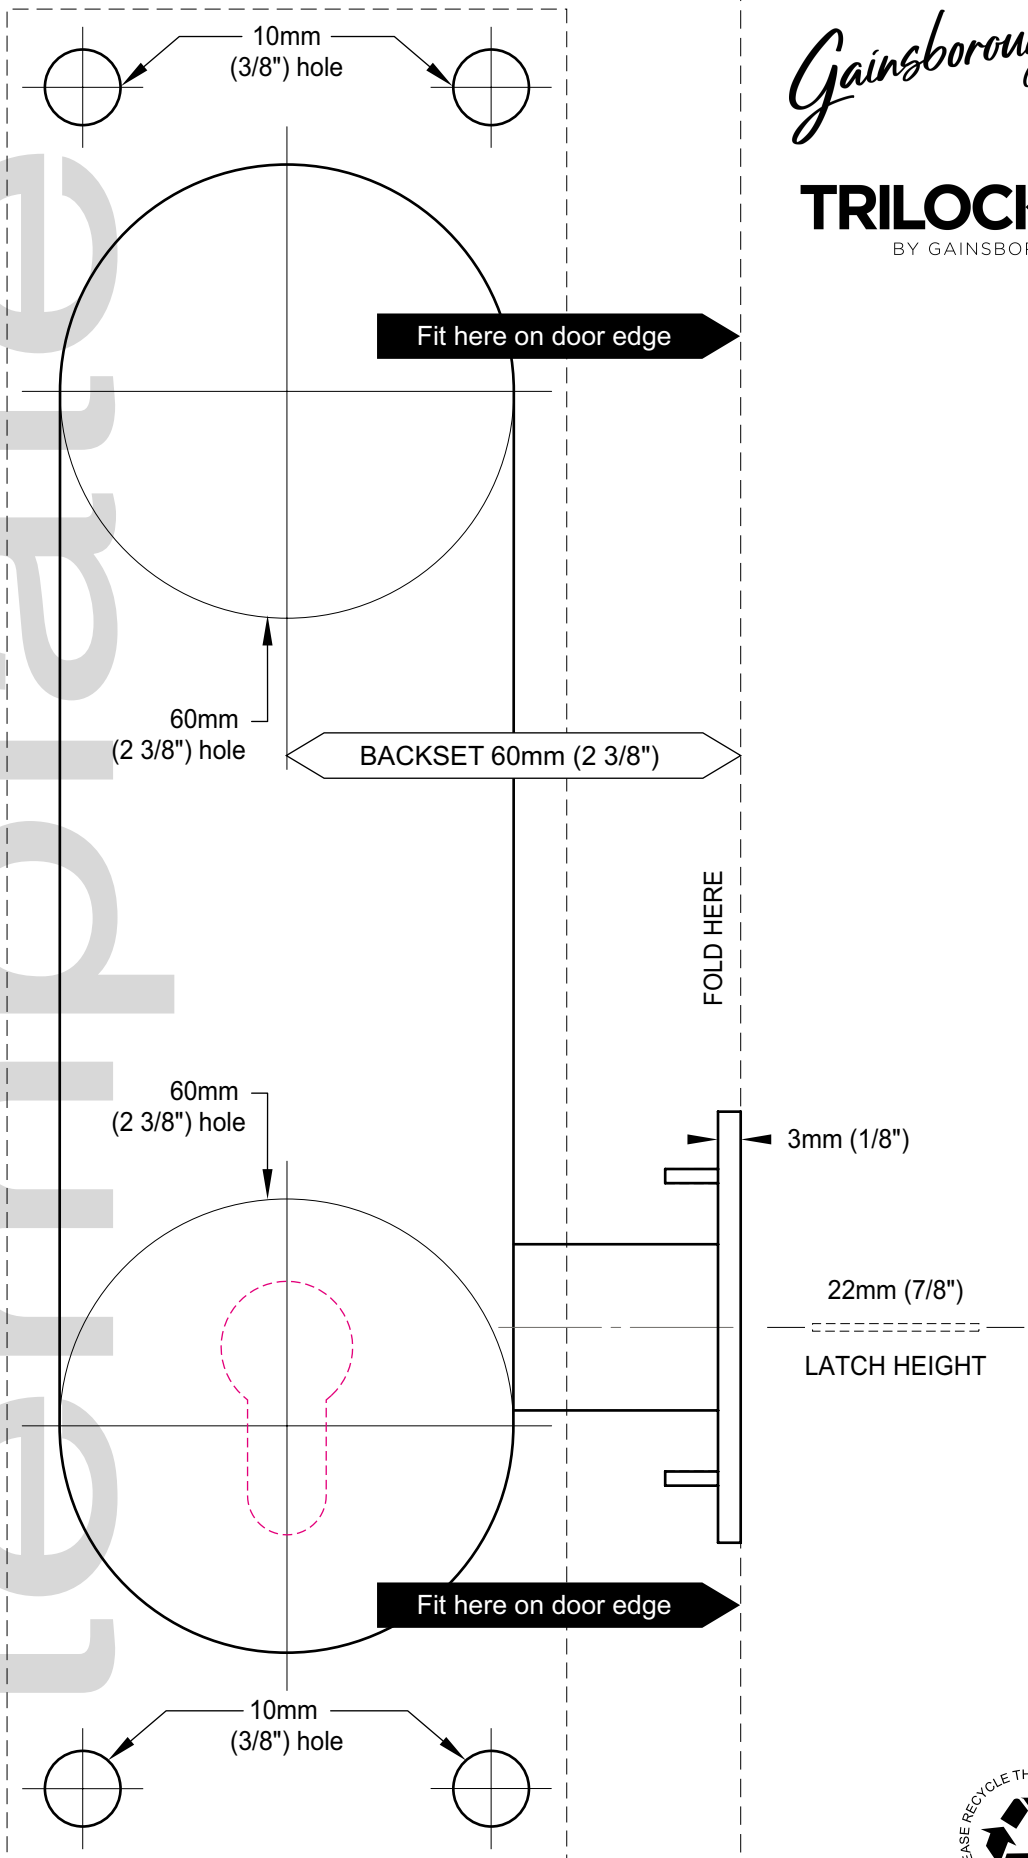

Installation template for Gainsborough Trilock Eclipse  
Suits 35mm to 45mm door thicknesses

Gainsborough

**TRILOCK**  
BY GAINSBOROUGH

Installation template for Gainsborough Trilock Eclipse  
Suits 35mm to 45mm door thicknesses