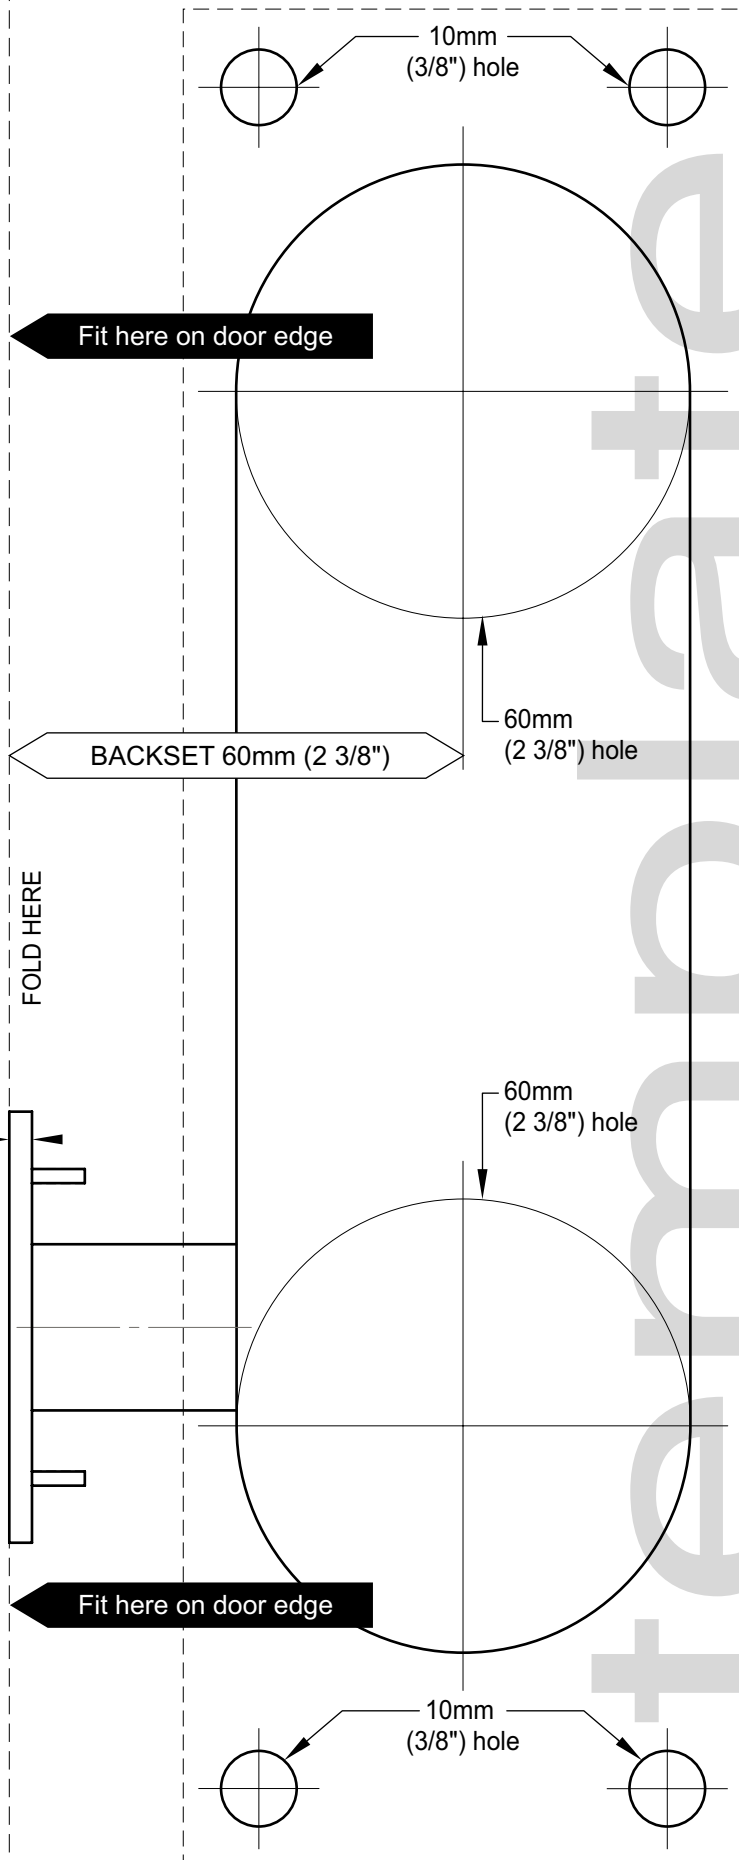

Installation template for Gainsborough Trilock Eclipse  
Suits 35mm to 45mm door thicknesses

Gainsborough

**TRILOCK**  
BY GAINSBOROUGH

Installation template for Gainsborough Trilock Eclipse  
Suits 35mm to 45mm door thicknesses