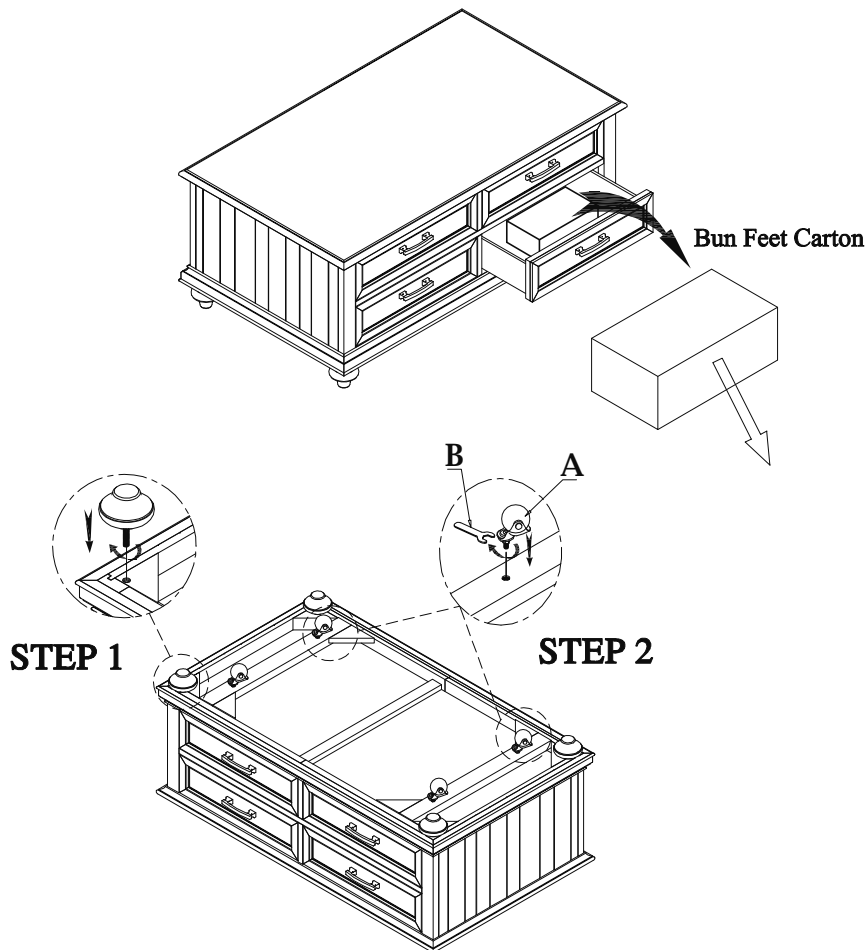

ITEM: 1689-30 COCKTAIL TABLE

Thank you for purchasing this quality product. Be sure to check all packing material carefully for small parts which may have come loose inside the carton during shipment. Identify and count all parts and compare with the Parts List below.

HARDWARE LIST

NO.	DRAWING	Q'TY	DESCRIPTION
A		4	CASTER
B		1	16mm OPEN WRENCH

PARTS LIST

NO.	DRAWING	QTY	DESCRIPTION
1		4	BUN FEET

MADE IN VIETNAM