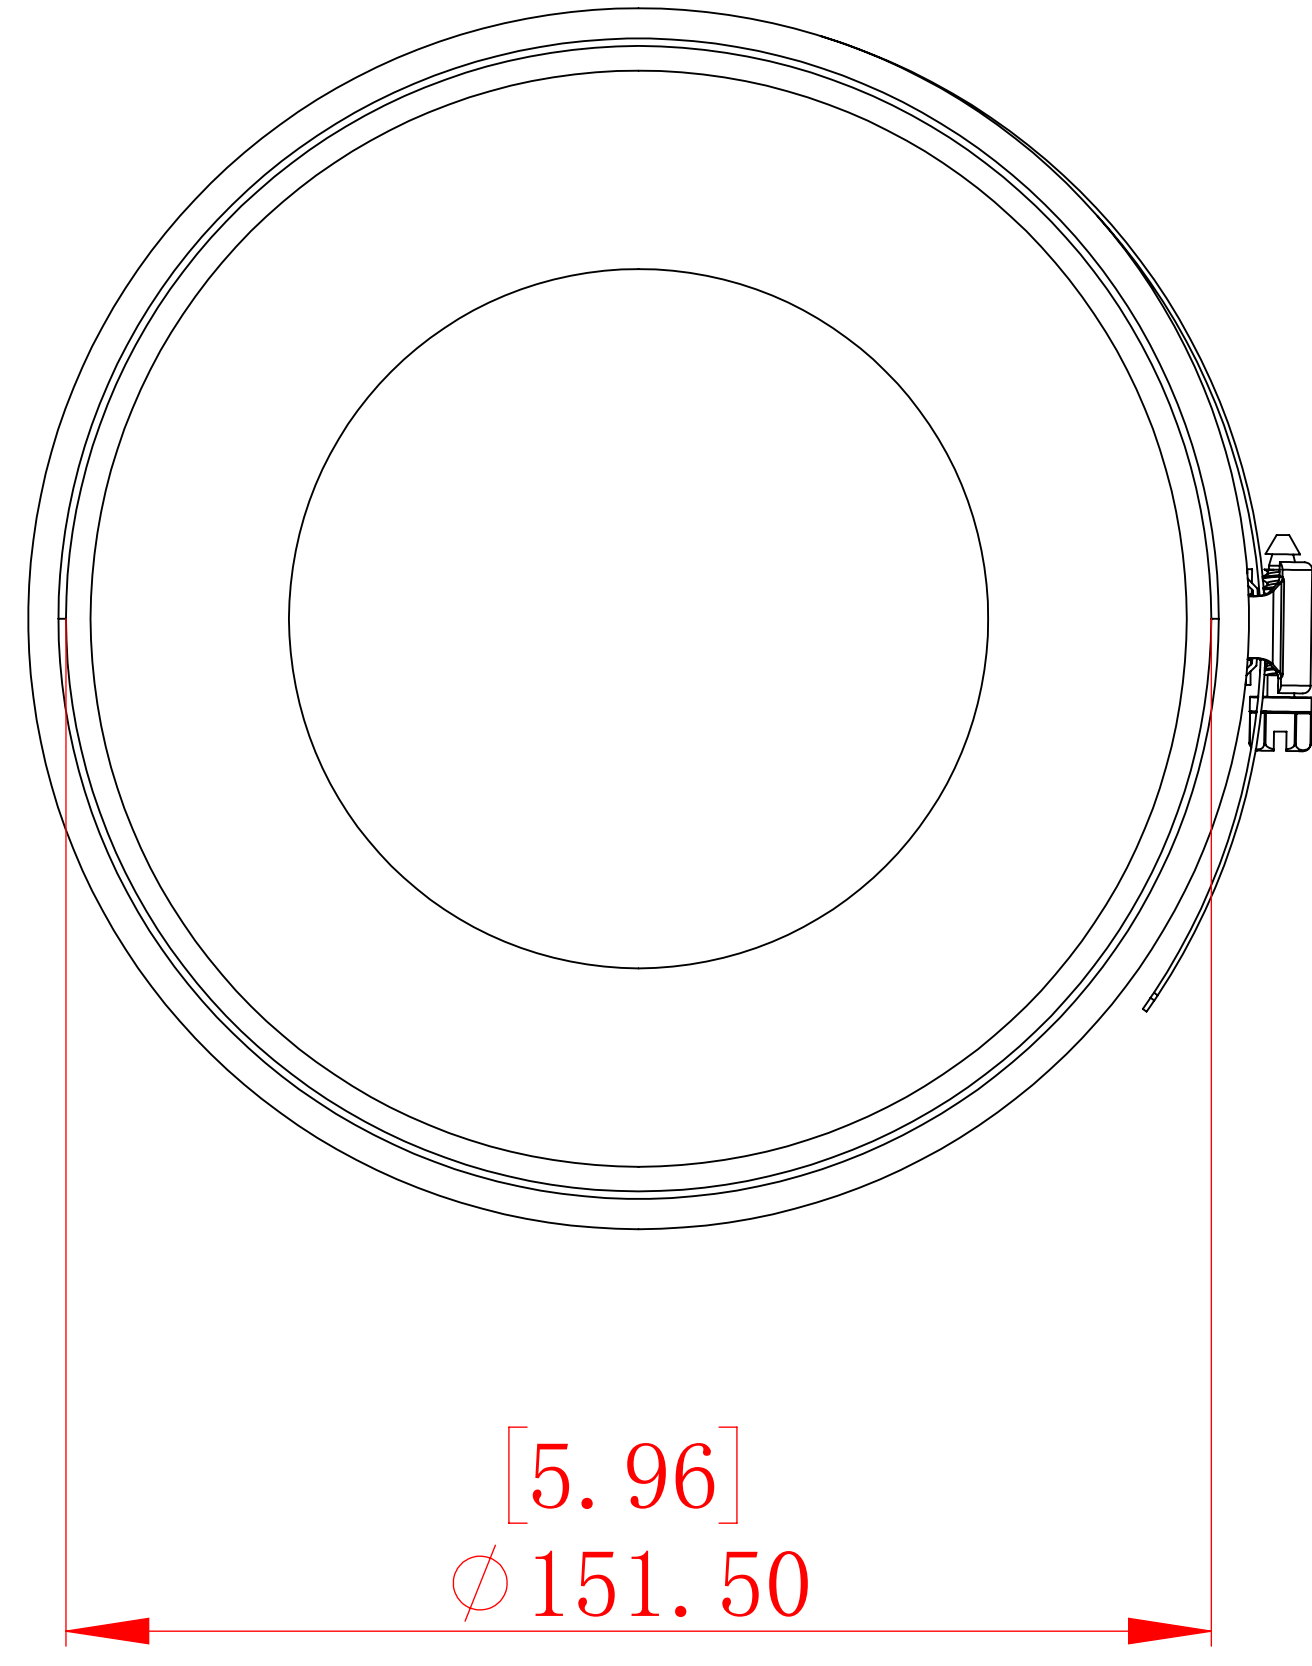

FRONT

SIDE

BACK

ISOMETRIC

SONANCE

991 Calle Amanecer, San Clemente, CA.
92673
58800 2-7777 949 492-7777
FAX 949 361-5579
www.sonance.com

PPX-6to4-STR-ADAPTOR

SCALE: 2 : 3

DRAWN BY:

DRWN - PART NUMBER

REV.

SHEET: 01

RELEASED ON: