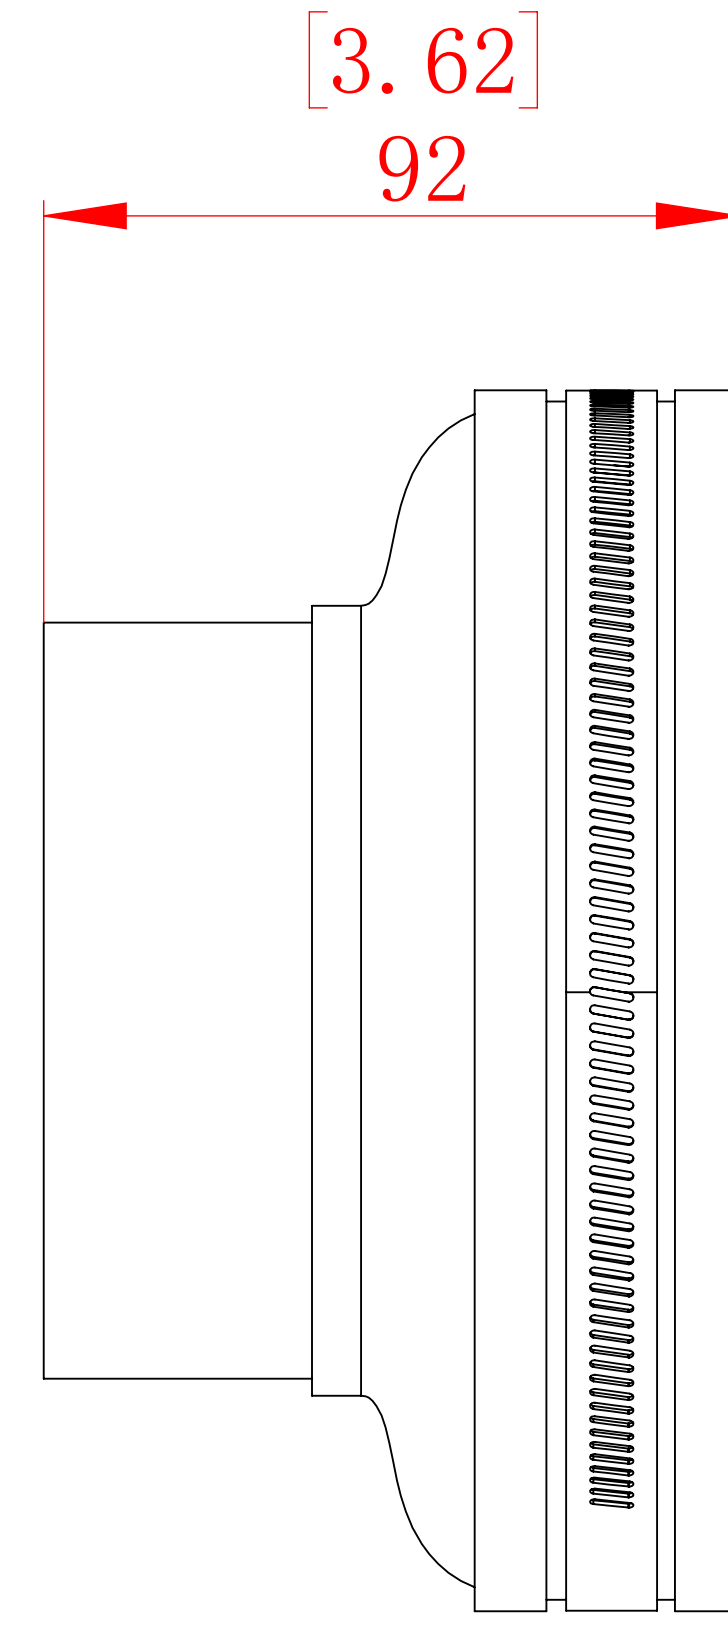

FRONT

SIDE

BACK

ISOMETRIC

SONANCE

991 Calle Amanecer, San Clemente, CA.
92673
58800 2-7777 949 492-7777
FAX 949 361-5579
www.sonance.com

PPX-6to4-STR-ADAPTOR

SCALE: 2 : 3

DRAWN BY:

DRWN - PART NUMBER

REV.

SHEET: 01

RELEASED ON: