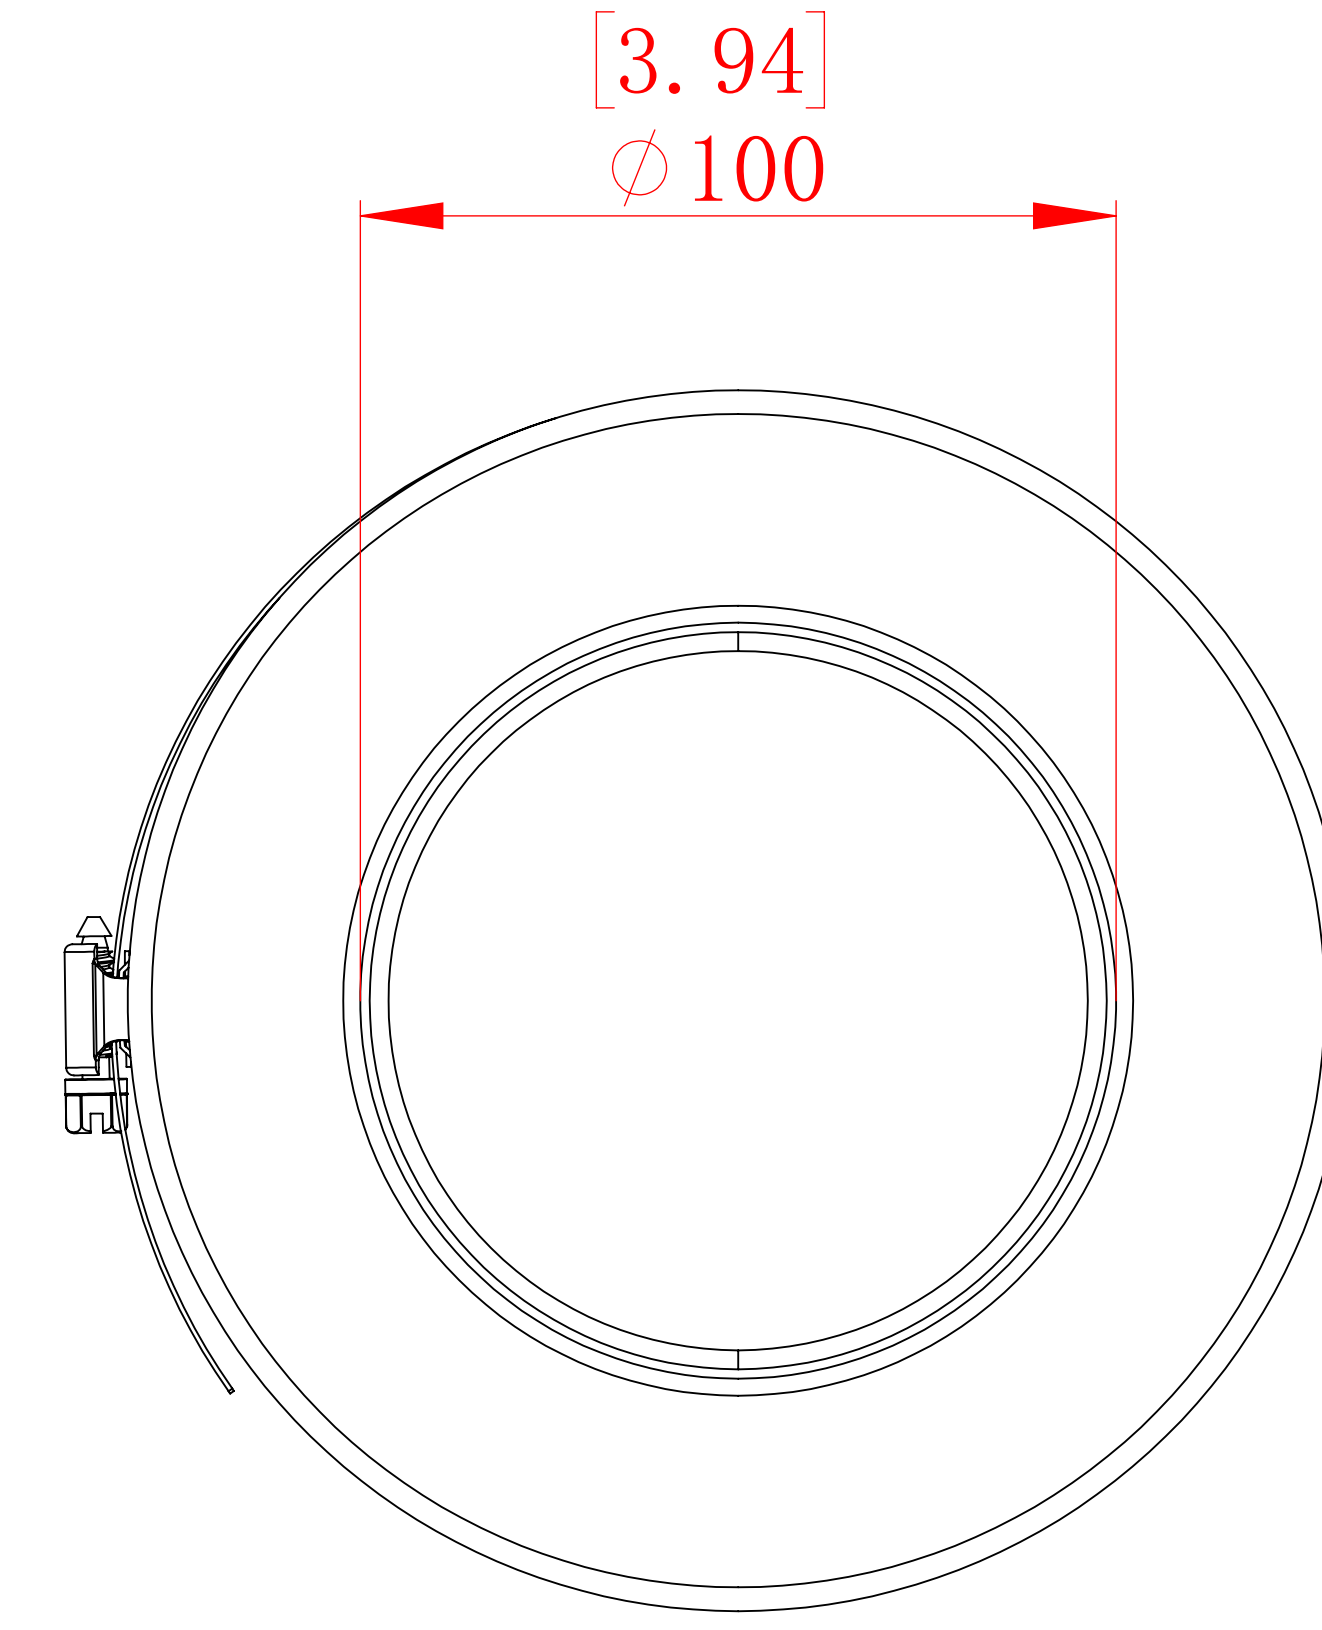

FRONT

SIDE

BACK

ISOMETRIC

SONANCE

991 Calle Amanecer, San Clemente, CA.
92673
58800 2-7777 949 492-7777
FAX 949 361-5579
www.sonance.com

PPX-6to4-STR-ADAPTOR

SCALE: 2 : 3

DRAWN BY:

DRWN - PART NUMBER

REV.

SHEET: 01

RELEASED ON: