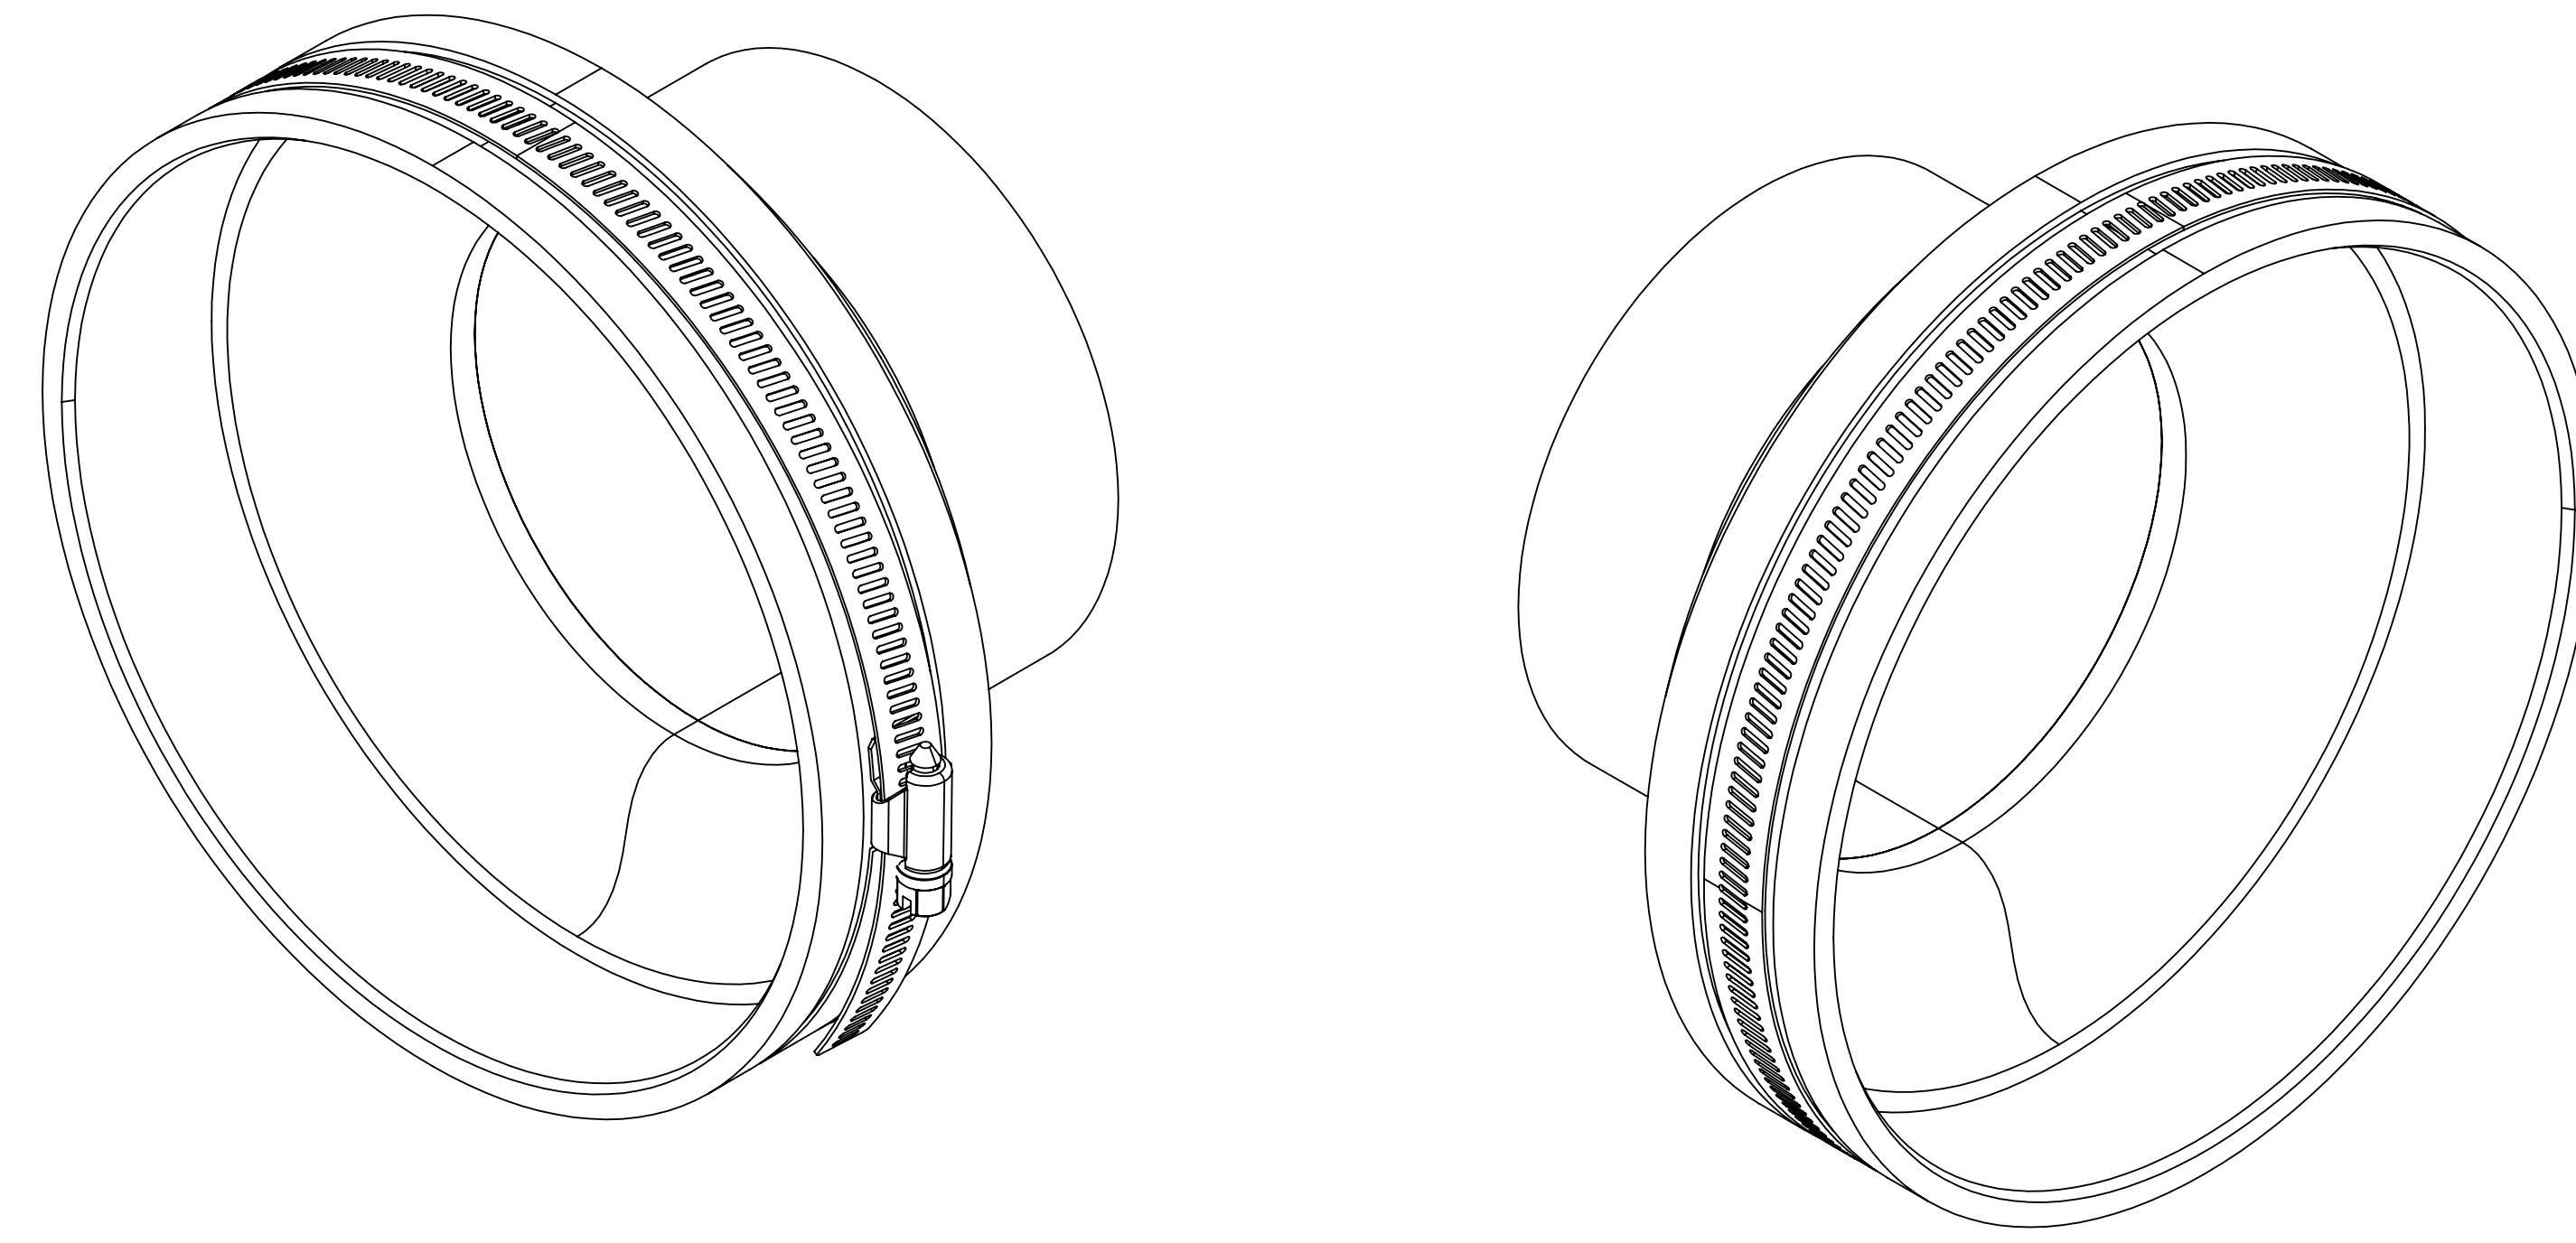

FRONT

SIDE

BACK

ISOMETRIC

SONANCE

991 Calle Amanecer, San Clemente, CA.
92673
58800 2-7777 949 492-7777
FAX 949 361-5579
www.sonance.com

PPX-6to4-STR-ADAPTOR

SCALE: 2 : 3

DRAWN BY:

DRWN - PART NUMBER

REV.

SHEET: 01

RELEASED ON: