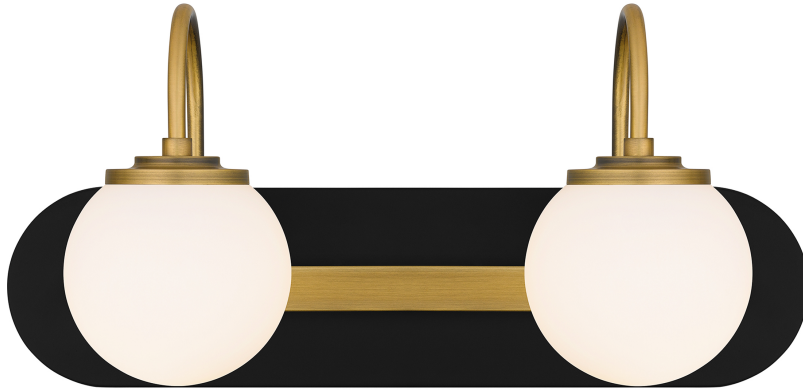

DES8618MBK

Desmond Bath Light
Matte Black

QUOIZEL
LIGHTING

DIMENSIONS

Dimensions: 18.00" W x 8.50" H x 7.50" D

Backplate Dimensions: 4.50"H x 18.00"W

HCWO: 6.5"

Weight: 3.30 lbs

DETAILS

Material: STEEL

Glass/Shade Description: Opal Etched Glass - Glass

LAMPING

Light Source: Halogen

Bulb Included: No

Bulb Type: G9 T4 XENON CLEAR

Bulb Quantity: 2