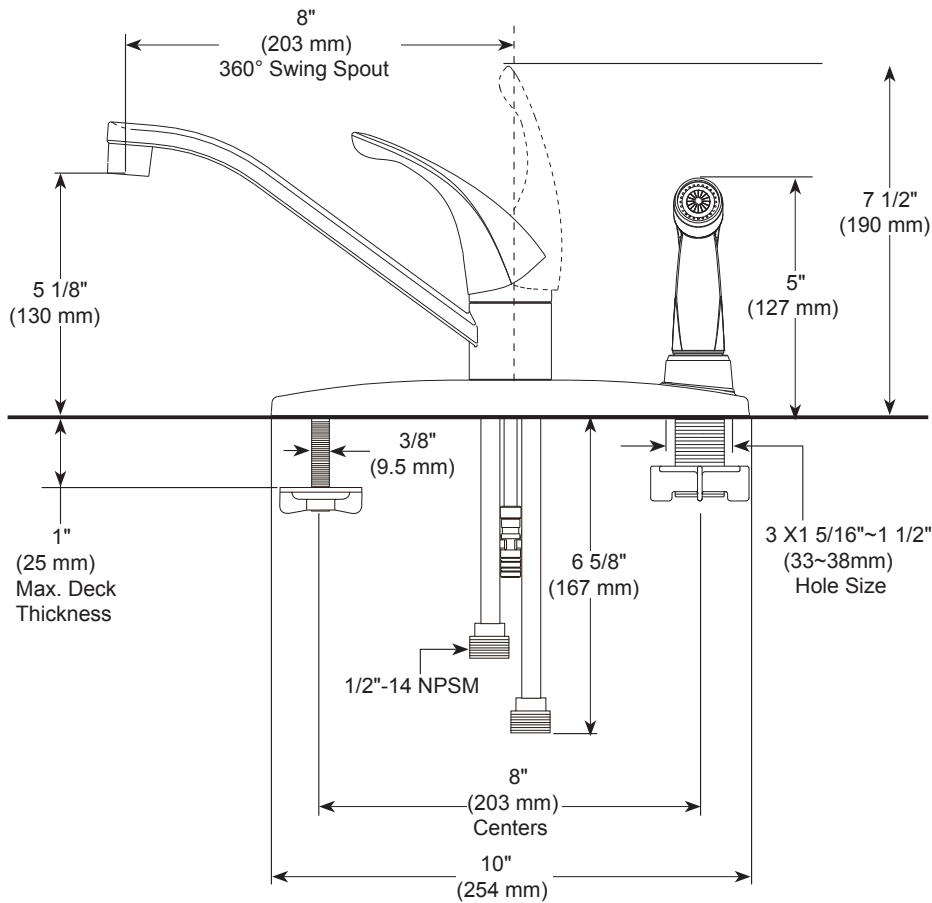

PEERLESS®

P114LF

KITCHEN FAUCETS

- Single handle dock mount
- 3 hole sink applications

STANDARD SPECIFICATIONS:

- Maximum 1.5 gpm @ 60 psi, 5.7 L/min @ 414 kPa
- 8" (203 mm) centerset
- Spout rotates 360°
- Replaceable rotating ball valve with replaceable non-metallic seats
- 1/2"-14 NPSM threaded male inlet adapters