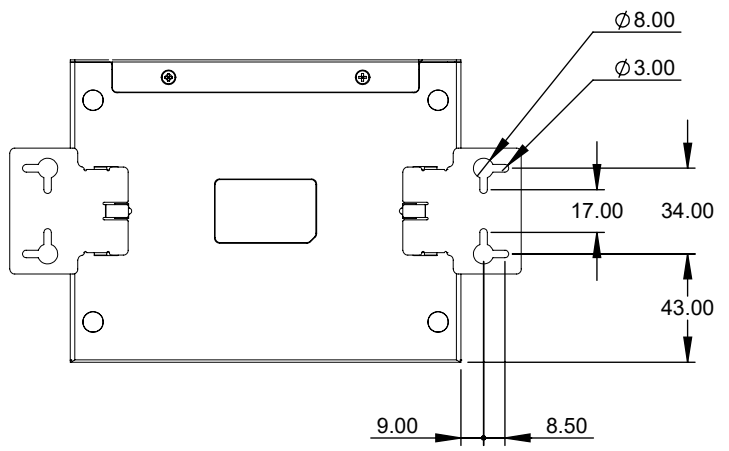

8 7 6 5 4 3 2 1

F
E
D
C
B
A

THIRD ANGLE PROJECTION

GENERAL NOTES

DIMENSIONS ARE IN MM - DO NOT SCALE
THIS DOCUMENT CONTAINS CONFIDENTIAL,
PROPRIETARY INFORMATION THAT IS
PROPERTY OF STARTECH.COM

PRODUCT ID	DS52000		
DESCRIPTION	5 Port 2.5GBASE-T Unmanaged Gigabit Ethernet Switch		
DO NOT SCALE	SHEET: 1 OF: 1	UPLOAD DATE: 5/16/2025	

8 7 6 5 4 3 2 1