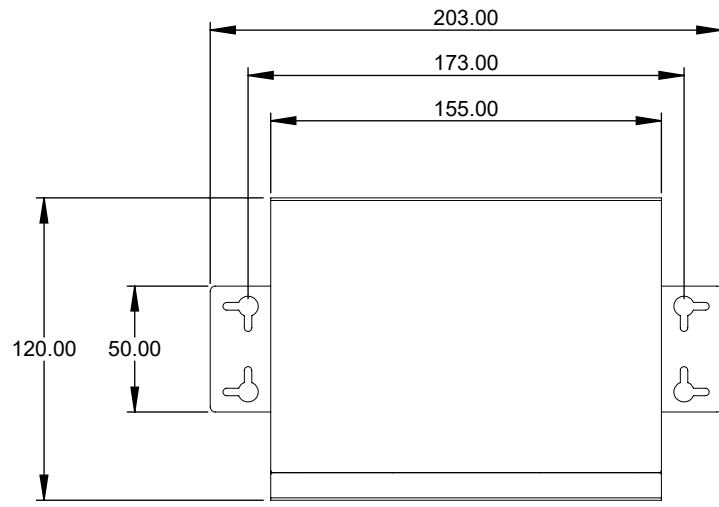

8 7 6 5 4 3 2 1

F
E
D
C
B
A

THIRD ANGLE PROJECTION

GENERAL NOTES

DIMENSIONS ARE IN MM - DO NOT SCALE
THIS DOCUMENT CONTAINS CONFIDENTIAL,
PROPRIETARY INFORMATION THAT IS
PROPERTY OF STARTECH.COM

PRODUCT ID	DS52000		
DESCRIPTION	5 Port 2.5GBASE-T Unmanaged Gigabit Ethernet Switch		
DO NOT SCALE	SHEET: 1 OF: 1	UPLOAD DATE: 5/16/2025	