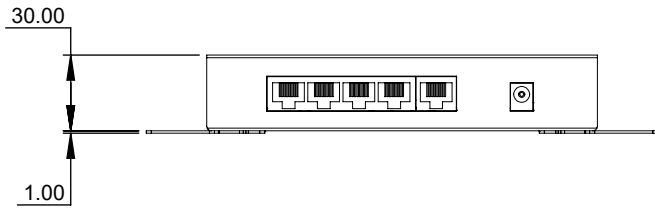

8 7 6 5 4 3 2 1

F
E
D
C
B
A

THIRD ANGLE PROJECTION

GENERAL NOTES

DIMENSIONS ARE IN MM - DO NOT SCALE
THIS DOCUMENT CONTAINS CONFIDENTIAL,
PROPRIETARY INFORMATION THAT IS
PROPERTY OF STARTECH.COM

PRODUCT ID	DS52000		
DESCRIPTION	5 Port 2.5GBASE-T Unmanaged Gigabit Ethernet Switch		
DO NOT SCALE	SHEET: 1 OF: 1	UPLOAD DATE: 5/16/2025	