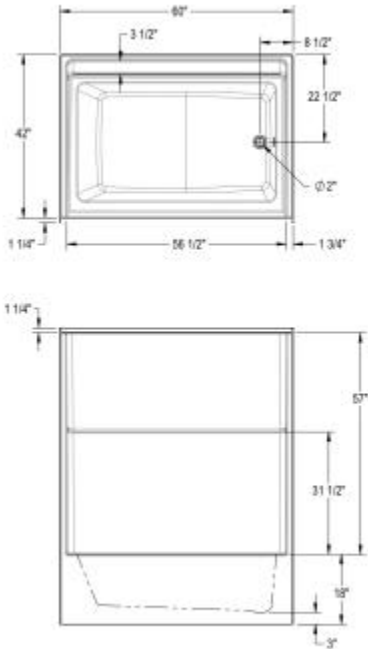

Icon TS6042X AFR Acrylx Alcove One-Piece Tub Shower

Model number:

TS6042XL-WH

Dimensions: 60" x 43.25" x 76.25"

Installation: Alcove

Material: AcryIX™

Dimensions

60 x 43 1/4 x 76 1/4 In.
(1524 x 1099 x 1937 mm)

Weight

168 lbs - 76 kg

Deep Sump Height

10.625 In. - 270 mm

Drain location:

Left

Right

Project:

Contractor:

Representative:

Date:

Tel:

Notes: