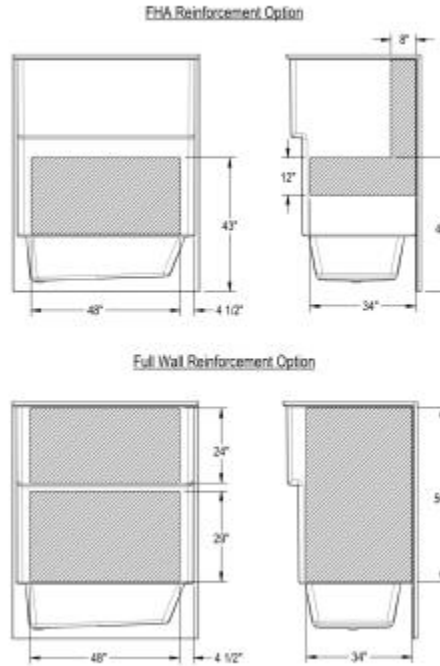

Icon TS6042X AFR Acrylx Alcove One-Piece Tub Shower

Model number:

TS6042XL-WH

Dimensions: 60" x 43.25" x 76.25"

Installation: Alcove

Material: AcryIX™

Dimensions

60 x 43 1/4 x 76 1/4 In.
(1524 x 1099 x 1937 mm)

Weight

168 lbs - 76 kg

Deep Sump Height

10.625 In. - 270 mm

Drain location:

Left

Right

Project:

Contractor:

Representative:

Date:

Tel:

Notes: