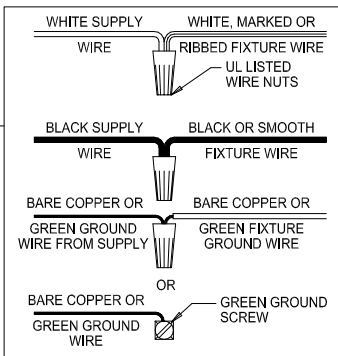

Assembly & Installation Instructions

CAUTION: Read instructions carefully and turn electricity off at main circuit breaker panel before beginning installation.

350040

WARNING - If any Special Control Devices are used with this Fixture, Follow the Instructions Carefully to assure full compliance with N.E.C. requirements. If there are any questions, contact a Qualified Electrical Contractor.

CAUTION - All glass is fragile, use care when handling Glass component(s) and or Lamp(s).

ASSEMBLY STEPS:
PASOS PARA ENSAMBLAR:
MODE D'ASSEMBLAGE:

1. D,E → A
2. Q → D
3. B,A → C
4. F → G
5. J,H → D
6. L,N,M → K
7. P → K