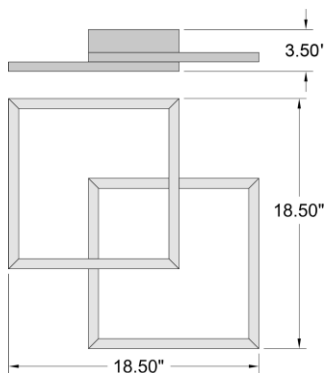

LINE DRAWING

IES FILE

In addition to Access Lighting's purchase and warranty terms and conditions, by signing below or placing an order, you agree that you are authorized to bind the entity placing any order and acknowledge the following: All of sizes and measurements are approximate and all images are for illustrative purposes only. In the event of an inconsistency, the "Product Measurements" section controls. There also may be slight differences in the colors and designs compared to the displayed and printed images.

Signature: _____

Print Name _____ Date: _____

Toll Free 800-828-5483 www.AccessLighting.com

301 Piedmont Grove Park, Suite A, Greenville, SC 29611

** NOTE: All measurements are rounded up to the 1/4 inch. There is no warranty on any replaceable bulbs, even if included with the fixture.

Copyright Access Lighting Corp. All information is subject to change without notice.

12/28/2024

63966LEDD-BL_ACR.pdf