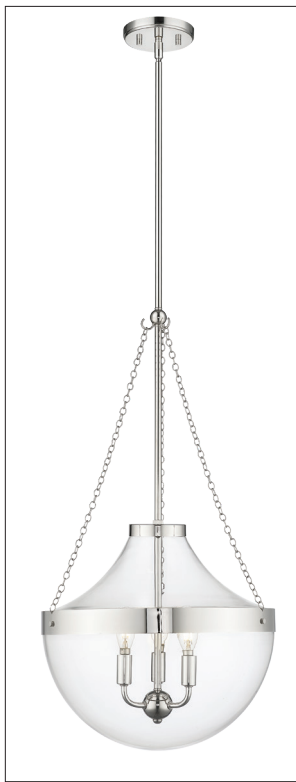

20103

CLARRA THREE LIGHT PENDANT

FINISH

MB - Matte Black
 MG - Modern Gold
 PN - Polished Nickel

DIMENSIONS

Width 15.7"
 Height 29.4"
 Depth 15.7"
 Canopy Width 5.1"
 Canopy Height 0.7"
 Canopy Depth 5.1"
 Stems Included (1 ea.) 6", 12" & 18"
 Wire 144"
 Weight 12.1 lbs

MATERIAL

Steel

GLASS

Clear

LAMPING

Bulbs 3-Candle
 Bulb Base Candelabra (E12)
 Watts per Bulb 40W
 Voltage 120V
 Total Wattage 120W
 Bulbs Included No

CERTIFICATION

ETL Listed Dry Location

ITEM NUMBER

SKU 20103 MB
 20103 MG
 20103 PN

20103 PN

20103 MG

20103 MB

Millennium Lighting
 105 Declaration Drive
 McDonough, GA 30253
www.millenniumlighting.com