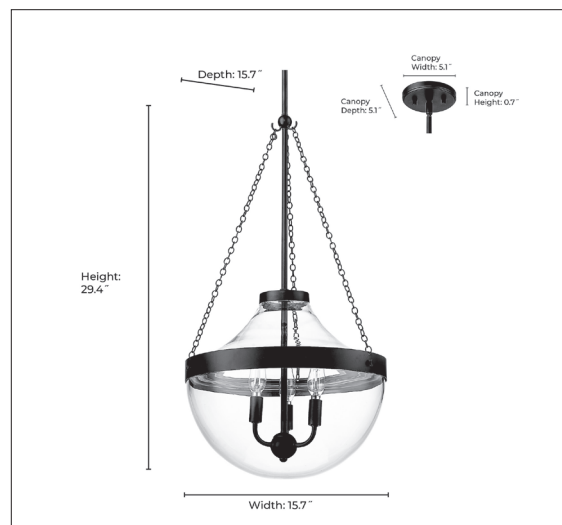

20103

CLARRA THREE LIGHT PENDANT

FINISH

MB - Matte Black
 MG - Modern Gold
 PN - Polished Nickel

DIMENSIONS

Width 15.7"
 Height 29.4"
 Depth 15.7"
 Canopy Width 5.1"
 Canopy Height 0.7"
 Canopy Depth 5.1"
 Stems Included (1 ea.) 6", 12" & 18"
 Wire 144"
 Weight 12.1 lbs

MATERIAL

Steel

GLASS

Clear

LAMPING

Bulbs 3-Candle
 Bulb Base Candelabra (E12)
 Watts per Bulb 40W
 Voltage 120V
 Total Wattage 120W
 Bulbs Included No

CERTIFICATION

ETL Listed Dry Location

ITEM NUMBER

SKU 20103 MB
 20103 MG
 20103 PN

20103 PN

20103 MG

20103 MB

Millennium Lighting
 105 Declaration Drive
 McDonough, GA 30253
www.millenniumlighting.com