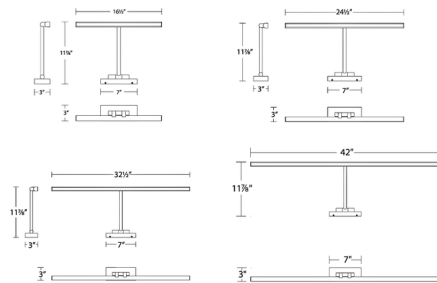

Description

The Reed Picture Light features aluminum construction with an acrylic diffuser. The LED light source can be rotated 150 degrees via a sleek, hinged arm. Integral 120 volt LED module with driver concealed within canopy. TRIAC and ELV dimming at 120V. 0-10V dimming at 277V. Note: Conversion plate for 4 inch junction box included. Note: Trimless spackle cover available for 4 inch square junction box recessed in drywall thicknesses of 1/2 inch, 5/8 inch, 1 inch, and 1-1/4 inch; accessory not included and can be ordered separately (model# CP-TL-WT).

Shown in black / white

Specifications

COLOR	White
BODY FINISH	Black
WATTAGE	21W
DIMMER	Low Voltage Electronic
DIMENSIONS	24.5"W x 3"H x 11.88"D
INTEGRATED LED MODULE	1 x LED/21W/120-277V LED
COUNTRY OF ORIGIN	China