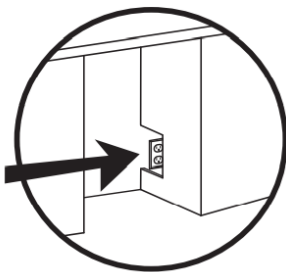

Note: zero clearance hinges are visible just above and below the door

SPECIFICATIONS

- ELECTRICAL** 115V 60HZ 1.2 AMP*
- DIMENSIONS** H 34 1/8"
W 14 15/16"
D 23 1/4"
- ROUGH IN** H 34 1/4" min
W 15 1/4"
D 24"
- REFRIGERANT** R600A

Two Different Style Handles Included

ROUGH-IN DIMENSIONS

All XO undercounter units arrive pre-wired with low profile plugs for easy installation

Need more space - Cut into an adjoining cabinet to reach an outlet there

When installing with the hinge side next to a wall -leave 1-3/4" clearance gap for cabinet handles.

Door must be able to open a minimum of 90 .

If the door cannot open fully You cannot extend the shelves.