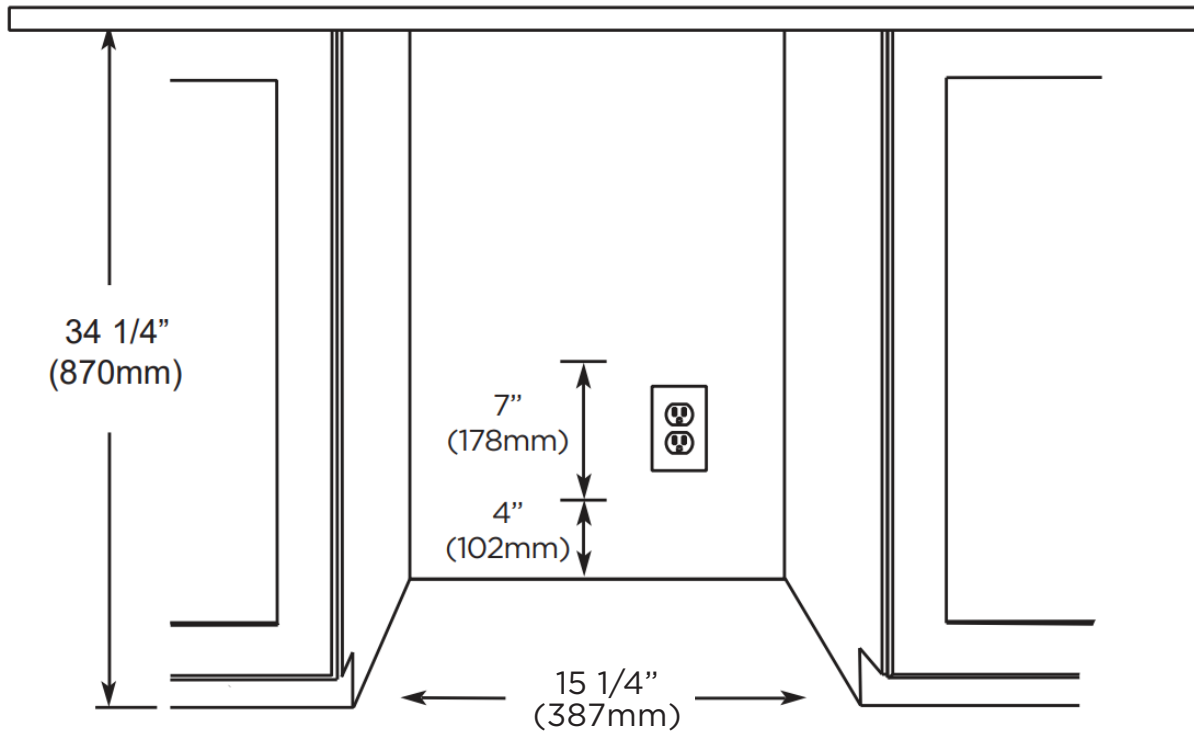

Note: zero clearance hinges are visible just above and below the door

SPECIFICATIONS

- ELECTRICAL** 115V 60HZ 1.2 AMP*
- DIMENSIONS** H 34 1/8"
W 14 15/16"
D 23 1/4"
- ROUGH IN** H 34 1/4" min
W 15 1/4"
D 24"
- REFRIGERANT** R600A

Two Different Style Handles Included

ROUGH-IN DIMENSIONS

All XO undercounter units arrive pre-wired with low profile plugs for easy installation

Need more space - Cut into an adjoining cabinet to reach an outlet there