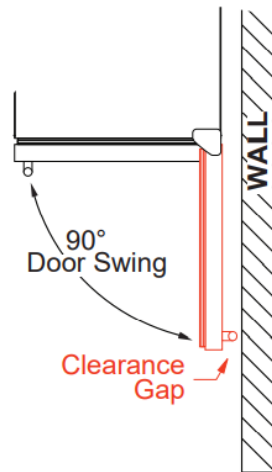

Note: zero clearance hinges are visible just above and below the door

SPECIFICATIONS

- ELECTRICAL** 115V 60HZ 1.2 AMP*
- DIMENSIONS** H 34 1/8"
W 14 15/16"
D 23 1/4"
- ROUGH IN** H 34 1/4" min
W 15 1/4"
D 24"
- REFRIGERANT** R600A

Two Different Style Handles Included

ROUGH-IN DIMENSIONS

All XO undercounter units arrive pre-wired with low profile plugs for easy installation

Need more space - Cut into an adjoining cabinet to reach an outlet there

When installing with the hinge side next to a wall -leave 1-3/4" clearance gap for cabinet handles.

Door must be able to open a minimum of 90 .

If the door cannot open fully You cannot extend the shelves.