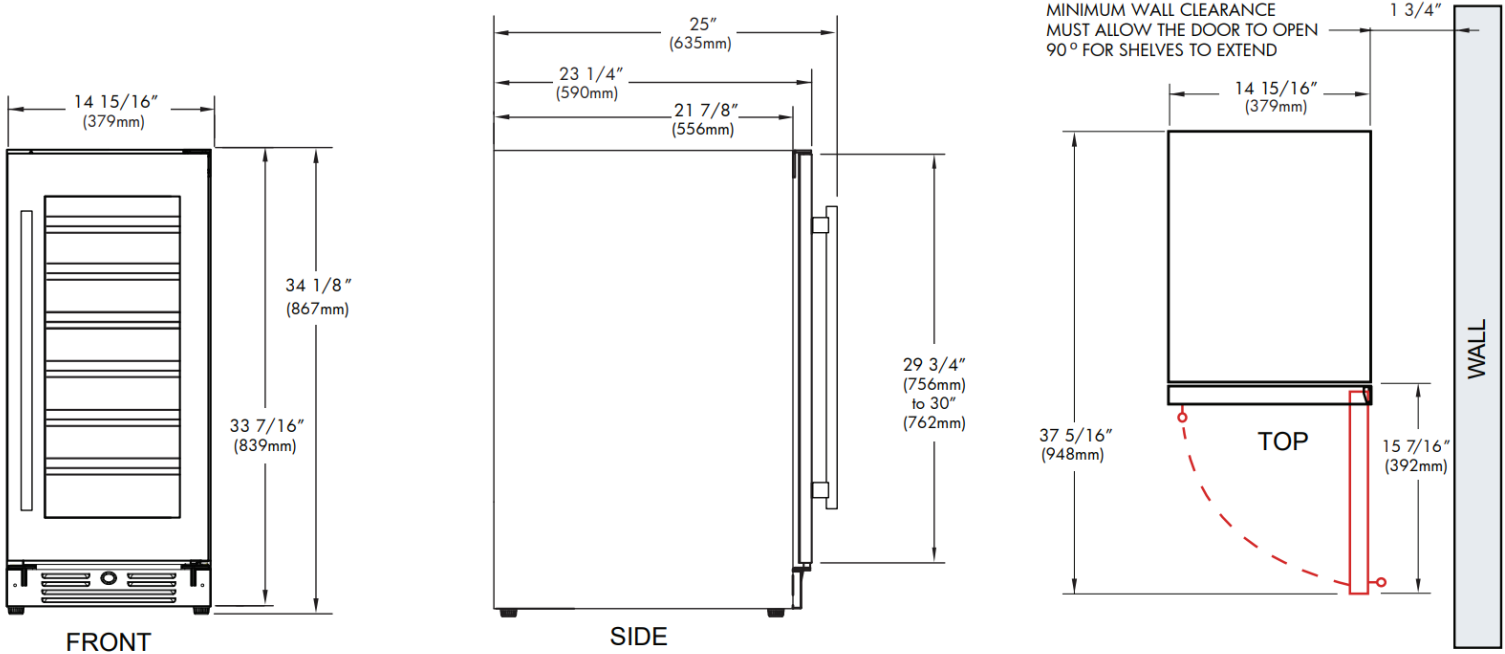

*Specify **R** for right hand hinge - or - **L** for left hand hinge

FEATURES

CAPACITY

Extending wire bottle racks hold:
(30) 750ml bottles 41° To 64° F
(4) additional bottles storage at the bottom

FEATURES

- Field Reversible Door
- Telescoping Wire Racks Absorb Vibration
- Tri-Color Led Lighting
- Secure Door Lock
- Flush undercounter Installation Design
- Low-E Glass Blocks Damaging Uv Light
- Intuitive Electronic Controls
- Two Handle Options Included
- X-Active purifies and circulates air
- Quiet Operation 39 Dba
- Designed for residential or commercial settings

Note: zero clearance hinges are visible just above and below the door

SPECIFICATIONS

- **ELECTRICAL** 115V 60HZ 1.2 AMP*
- **DIMENSIONS** H 34 1/8"
  W 14 15/16"
  D 23 1/4"
- **ROUGH IN** H 34 1/4" min
  W 15 1/4"
  D 24"
- **REFRIGERANT** R600A