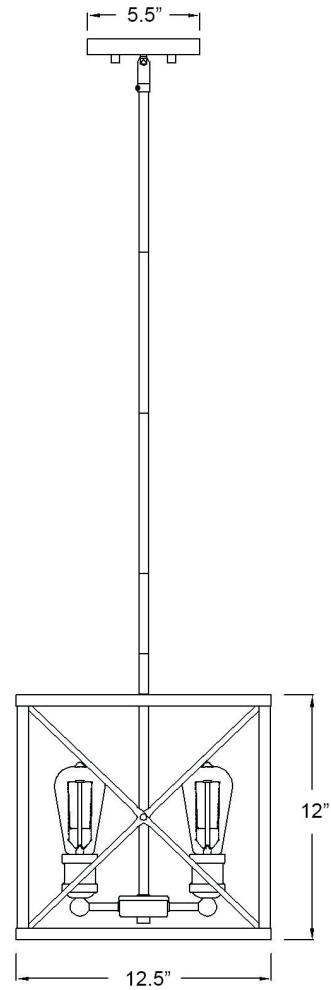

## BROOKLYN 4-LIGHT PENDANT

<b>Description:</b>	Brooklyn 4-light chandelier
<b>Finish:</b>	Matte black
<b>Dimensions:</b>	12-1/2" sq. x 12" H
<b>Bulbs:</b>	4-100w medium
<b>Installed Weight:</b>	7 lbs.
<b>Certification:</b>	Dry location / c UL

<b>Material:</b>	Steel
<b>Shade:</b>	NA
<b>Glass:</b>	NA
<b>Canopy Dimensions:</b>	5-1/2" square
<b>Stems:</b>	12' wire, 45" stems (3-12", 1-6", 1-3)
<b>Additional Finishes:</b>	Oil-rubbed bronze