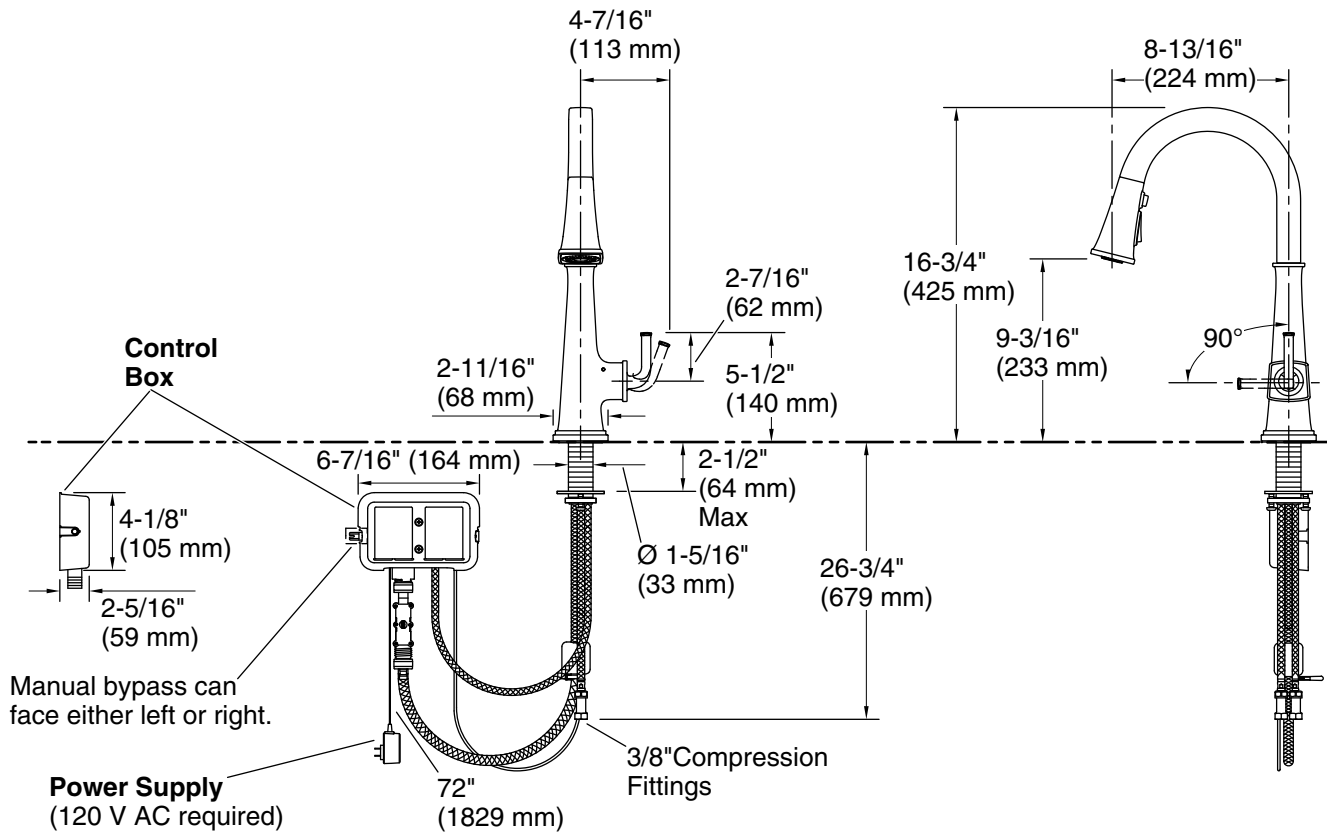

Touchless pull-down kitchen sink faucet with KOHLER® Konnect™ and three-function sprayhead K-23832-WB

Required Electrical Service

One circuit required, protected with Class A Ground-Fault Circuit-Interrupter (GFCI). Outside North America, this device may be known as a Residual Current Device (RCD).

120 V

Technical Information

All product dimensions are nominal.

Power source: Plug - AC, included

Faucet flow rate: 1.5 gal/min (5.7 l/min)

Spout:

Spout reach: 8-13/16" (224 mm)

Notes

Install this product according to the installation instructions.

ADA compliant for faucet handles only

ADA, CSA B651 compliant when installed to the specific requirements of these regulations.