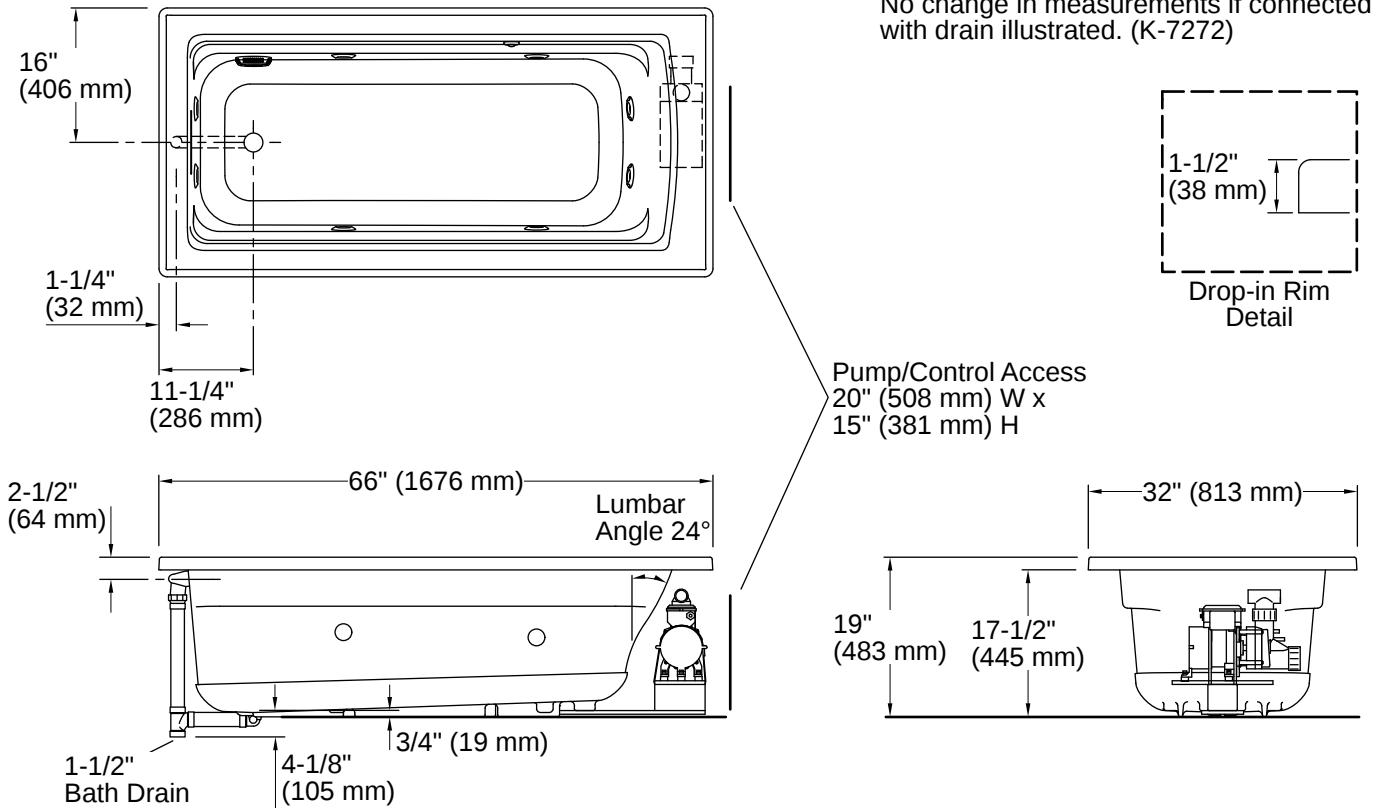

Technical Information

All product dimensions are nominal.

Drain Location:	Reversible
Drain Hole Diameter:	2-1/4" (57 mm)
Minimum Flat for Door:	2-1/8" (54 mm)
Basin Area, Bottom:	50-3/8" x 19-5/8" (1280 mm x 498 mm)
Basin Area, Top:	57-5/16" x 24-1/16" (1456 mm x 611 mm)
Water Depth:	15-5/16" (389 mm)
Water Capacity:	66 gal (249.8 L)
Minimum Floor Load:	47 lbs/ft ²
Weight:	106 lbs (48.1 kg)
Cutout:	Drop-in, 64-1/2" x 30-1/2" (1638 mm x 775 mm)

Installation

- Reversible drain
- Drop-in
- Requires Clearflo slotted overflow bath drain (sold separately)

Installation Notes

Install this product according to the installation instructions.

Measure your actual product for rough-in details.