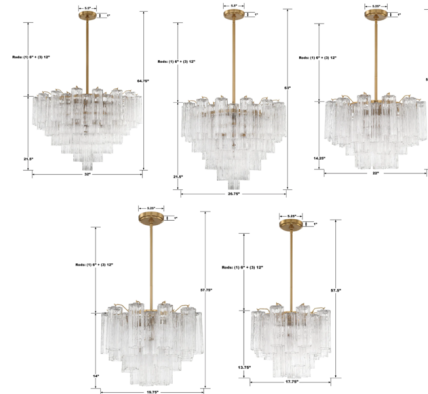

Description

The captivating Addis Chandelier represents a contemporary reimagining of the classic midcentury Tronchi chandelier. Its elegant lines and geometric forms convey an air of sophistication and refinement. Layers of textured Tronchi glass tubes create a captivating rounded star design, casting warm, enchanting shadows throughout your room. Note: Amber glass is not available with a Polished Chrome finish. Due to the weight of the 26.8 inch and 32 inch fixtures, additional ceiling support is required.

Shown in aged brass / autumn

Specifications

COLOR	Autumn
BODY FINISH	Aged Brass
WATTAGE	144W
DIMMER	Standard 120V
DIMENSIONS	32"W x 21.5"H x 32"D
BULB NOT INCLUDED	16 x B11/Candelabra (E12)/9W/120V LED
OTHER BULB OPTIONS	16 x B11/Candelabra (E12)/60W/120V Incandescent
COUNTRY OF ORIGIN	China