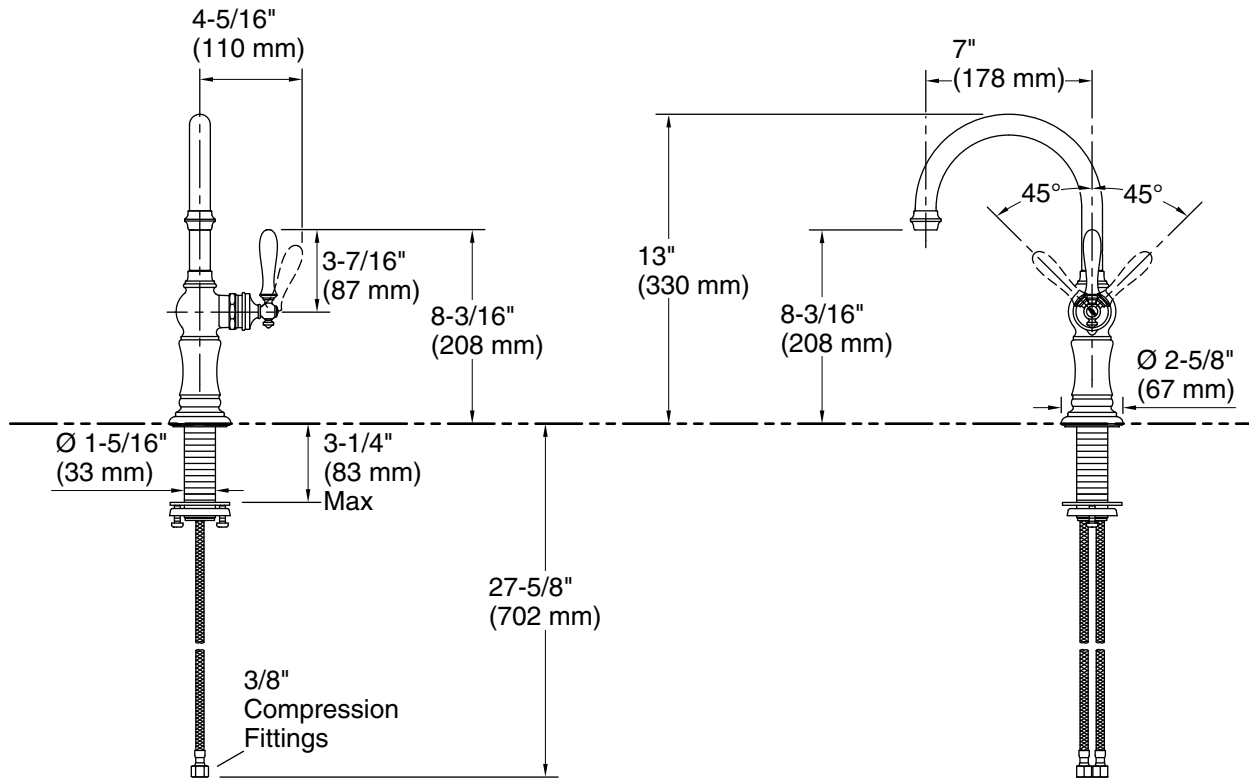

Features

- High-arch spout with 360° spout rotation offers superior clearance for filling pots and cleaning
- KOHLER® ceramic disc valves exceed industry longevity standards for a lifetime of durable performance
- Single lever handle is simple to use and makes adjusting water temperature easy
- Temperature memory allows faucet to be turned on and off at the temperature set during prior usage
- 1.5 gpm (5.7 lpm) maximum flow rate at 60 psi (4.14 bar)

Installation

- Flexible connections for easy installation

Adapters, Rough-in and Extension Kits

1012715 Range: 3-1/4" (83 mm) - 5-3/8" (137 mm)

Recommended Products/Accessories

1054432 1.5 GPM (5.7 l/min) Aerator Kit
K-77685 Single-cartridge water filtration system
K-77686 Double-cartridge water filtration system
K-77687 single replacement filter cartridge
K-77688 Replacement Filter Cartridges, Two-Pack

Technical Information

All product dimensions are nominal.

Faucet flow rate: 1.5 gal/min (5.7 l/min)

Spout:

Spout reach: 7" (178 mm)

Notes

Install this product according to the installation instructions.

ADA compliant for faucet handles only