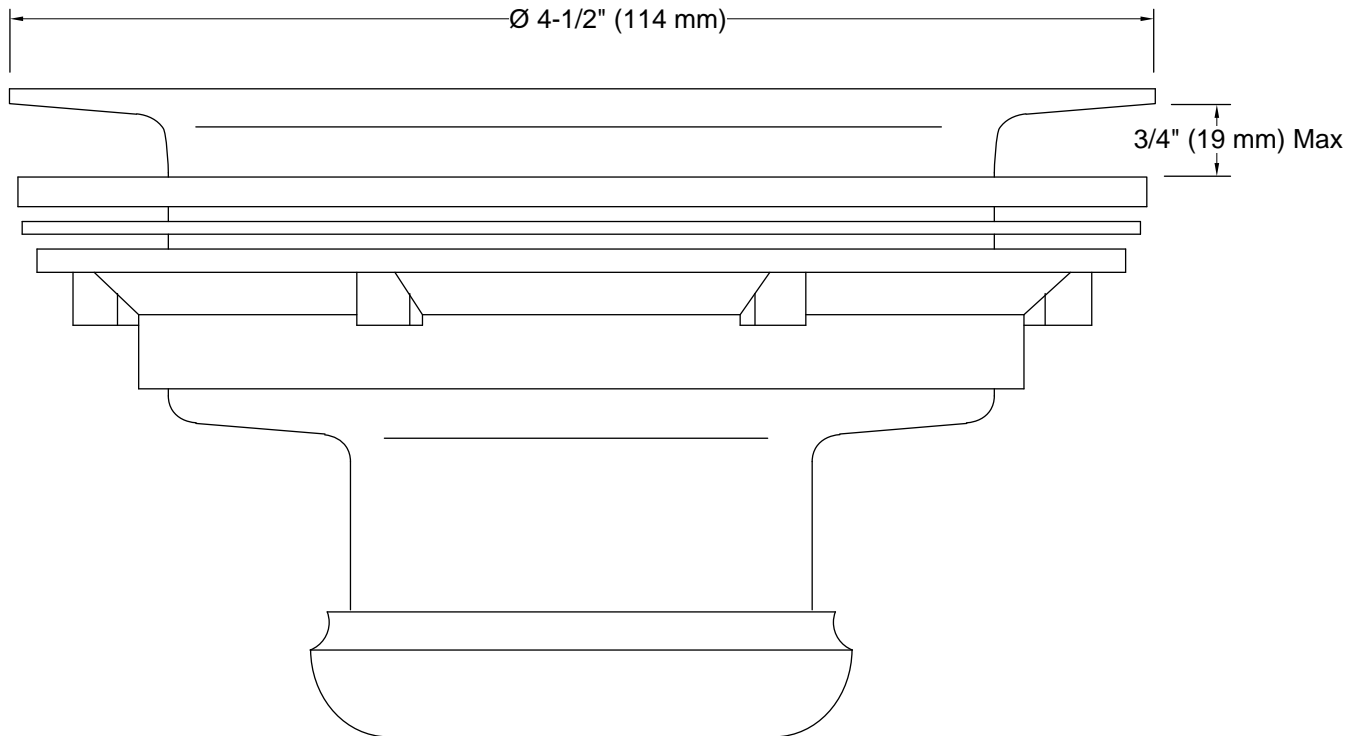

Technical Information

All product dimensions are nominal.

Material: Brass, Stainless Steel

Notes

Install this product according to the installation guide.