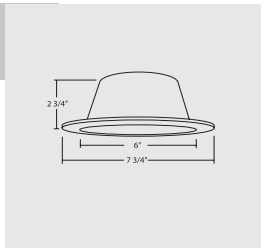

Order No	Description	Maximum Lamp Rating
17554	Ribbed Reflector Clear	75W | BR30/PAR30 OD: 7 3/4"