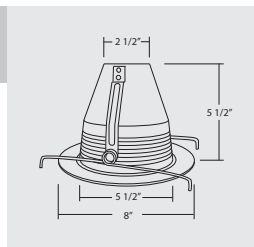

Order No	Description	Maximum Lamp Rating
17548ABZ	Cone Baffle Clear (shown)	75W | BR40/PAR38 OD: 8" Airtight
17548A	White