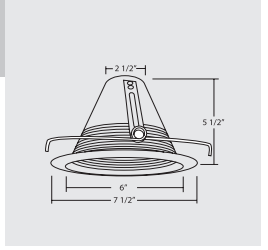

Order No	Description	Maximum Lamp Rating
17551A	Cone Baffle Black	75W | BR30/PAR30 OD: 7 1/2" Airtight