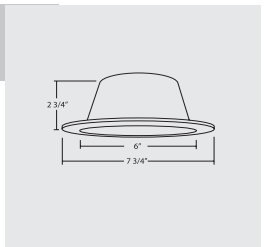

Order No	Description	Maximum Lamp Rating
17555	Ribbed Reflector Gold	75W | BR30/PAR30 OD: 7 3/4"