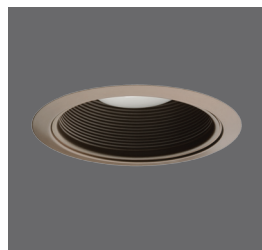

Order No	Description	Maximum Lamp Rating
17549	Cone Baffle Black	90W | BR40/PAR38 OD: 8" Airtight