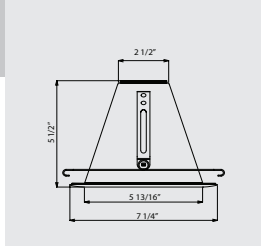

Order No	Description	Maximum Lamp Rating
17552A	Cone Reflector Clear	75W | BR40/PAR38 OD: 7" Airtight