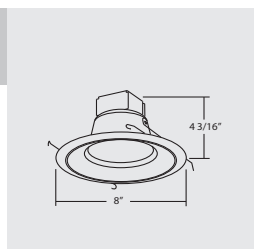

Order No	Description	Maximum Lamp Rating
17545NK	Open Splay Trim Nickel	60W | A19 OD: 7 1/4"
17545OB	Oil Rubbed Bronze	
17545WH	White (shown)