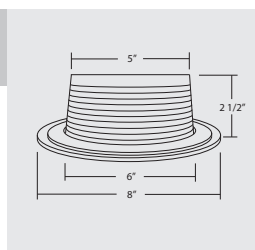

Order No	Description	Maximum Lamp Rating
	Baffle	75W | BR30/PAR30 OD: 8"
17511BZ	Bronze (shown)	
17511NK	Nickel	
17511OB-ABZ	Oil Rubbed Bronze (aged bronze ring)	
17511OB-OB	Oil Rubbed Bronze (oil rubbed bronze ring)	
17511	White	
17511SP	White-Single Piece	
17511SPBK	Black-Single Piece