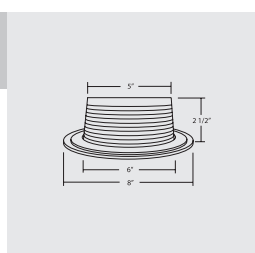

Order No	Description	Maximum Lamp Rating
	Baffle	65W | BR40 OD: 8"
17510BZ	Bronze	
17510OB-ABZ	Oil Rubbed Bronze (aged bronze ring)	
17510OB-OB	Oil Rubbed Bronze (oil rubbed bronze ring)	
17510WH	White (shown)	
17510SP	White-Single Piece