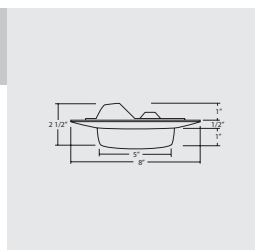

Order No	Description	Maximum Lamp Rating
	Lexan Shower - Drop Opal	40W | A19 OD: 8" Wet Location
17509	White (w/ metal trim ring)	
17579WH	White (w/ plastic trim ring)