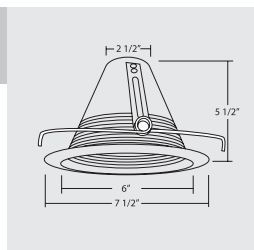

Order No	Description	Maximum Lamp Rating
17550A	Cone Baffle White	75W | BR30/PAR30 OD: 7 1/2" Airtight
17550ABK	Black	
17550ABZ	Bronze	
17550OB	Oil Rubbed Bronze (shown)	
17550ANK	Nickel