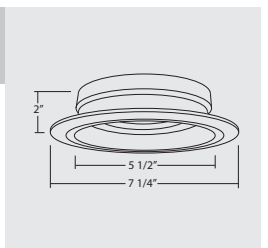

Order No	Description	Maximum Lamp Rating
17556BK	Adjustable Reflector Black (shown)	75W | PAR30 OD: 7 1/4" Adjustable up to 30°
17556BFLB	Black Baffle	
17556BFLW	White Baffle	
17556CL	Clear	
17556GD	Gold