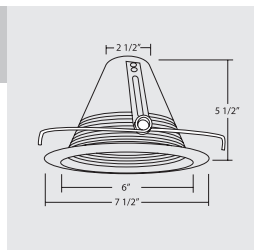

Order No	Description	Maximum Lamp Rating
17550ABKWL	Cone Baffle (Wet Location) Black	75W | BR30/PAR30 OD: 7 1/2" Airtight - Wet Location
17550ANKWL	Nickel	
17550AOBWL	Oil Rubbed Bronze (shown)	
17550AWL	White