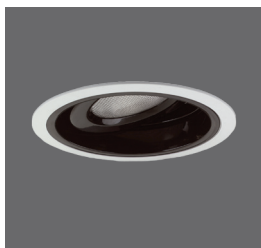

Order No	Description	Maximum Lamp Rating
17555	Ribbed Reflector Gold	75W | BR30/PAR30 OD: 7 3/4"