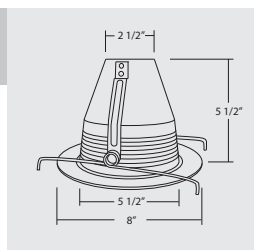

Order No	Description	Maximum Lamp Rating
17549	Cone Baffle Black	90W | BR40/PAR38 OD: 8" Airtight