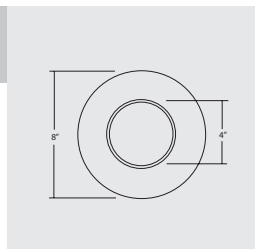

Order No	Description	Maximum Lamp Rating
	Open Trim	75W | BR30/PAR30 OD: 8"
17508BZ	Bronze	
17508NK	Nickel (shown)	
17508PB	Polished Brass	
17508PW	Pewter	
17508OB	Oil Rubbed Bronze	
17508WH	White