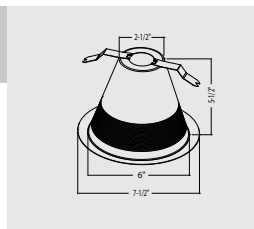

Order No	Description	Maximum Lamp Rating
17550ACLP	Cone Baffle White (with clip)	75W | BR30/PAR30 OD: 7 1/2" Airtight