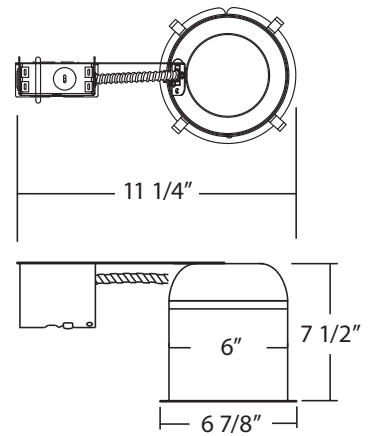

- Aluminum construction provides greater heat dissipation.
- Washington State Energy Code approved to meet restricted airflow requirements.
- Airtight housing limits the exchange of air between ceiling plenum and heated/cooled areas.
- Integral thermal protector guards against improper lamping and misuse of insulation materials.
- Adjustable socket bracket assures proper and consistent lamp positioning.
- 7 1/2" height allows use in 2" x 8" joist construction.
- PLASTER FRAME
- Housing is secured to plaster frame with screws and can be removed for access to junction box.
- Housing adjusts from 1/2" to 1 1/2" to accommodate ceiling thickness.

JUNCTION BOX

- Listed for through branch circuit wiring and includes several 3/4" knockouts.
- Supplied with three IDEAL® push-in wire connectors.

LISTINGS

- UL listed for direct contact with insulation
- UL damp location
- UL feed-through
- CUL