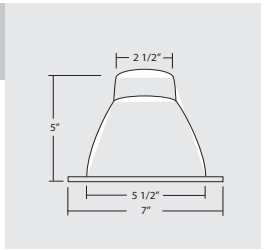

Order No	Description	Maximum Lamp Rating
17553A	Cone Reflector Gold	75W | BR30/PAR30 OD: 7" Airtight