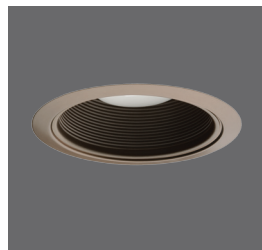

Order No	Description	Maximum Lamp Rating
17550A	Cone Baffle White	75W | BR30/PAR30 OD: 7 1/2" Airtight
17550ABK	Black	
17550ABZ	Bronze	
17550OB	Oil Rubbed Bronze (shown)	
17550ANK	Nickel