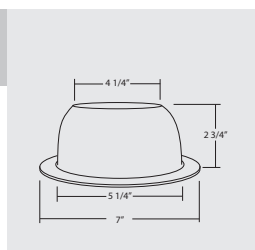

Order No	Description	Maximum Lamp Rating
	Specular	75W | BR30/PAR30 OD: 7"
17513	Gold	
17513WHZ-ABZ	Wheat Haze (aged bronze ring)