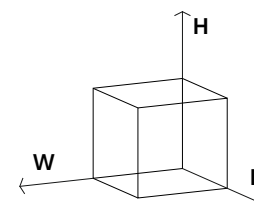

Boyd 13W Round Pedestal Accent Table

Net weight: 12.10 lbs / 5.50 Kgs

Net weight: 12.10 lbs / 5.50 Kgs