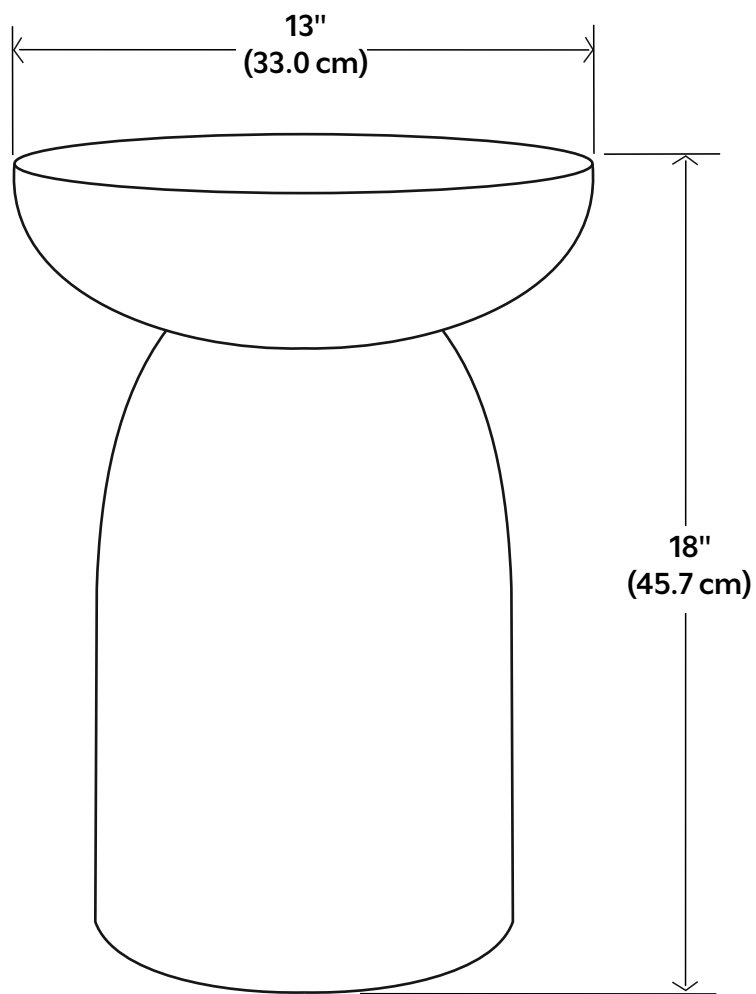

Boyd 13W Round Pedestal Accent Table

Net weight: 12.10 lbs / 5.50 Kgs

Net weight: 12.10 lbs / 5.50 Kgs