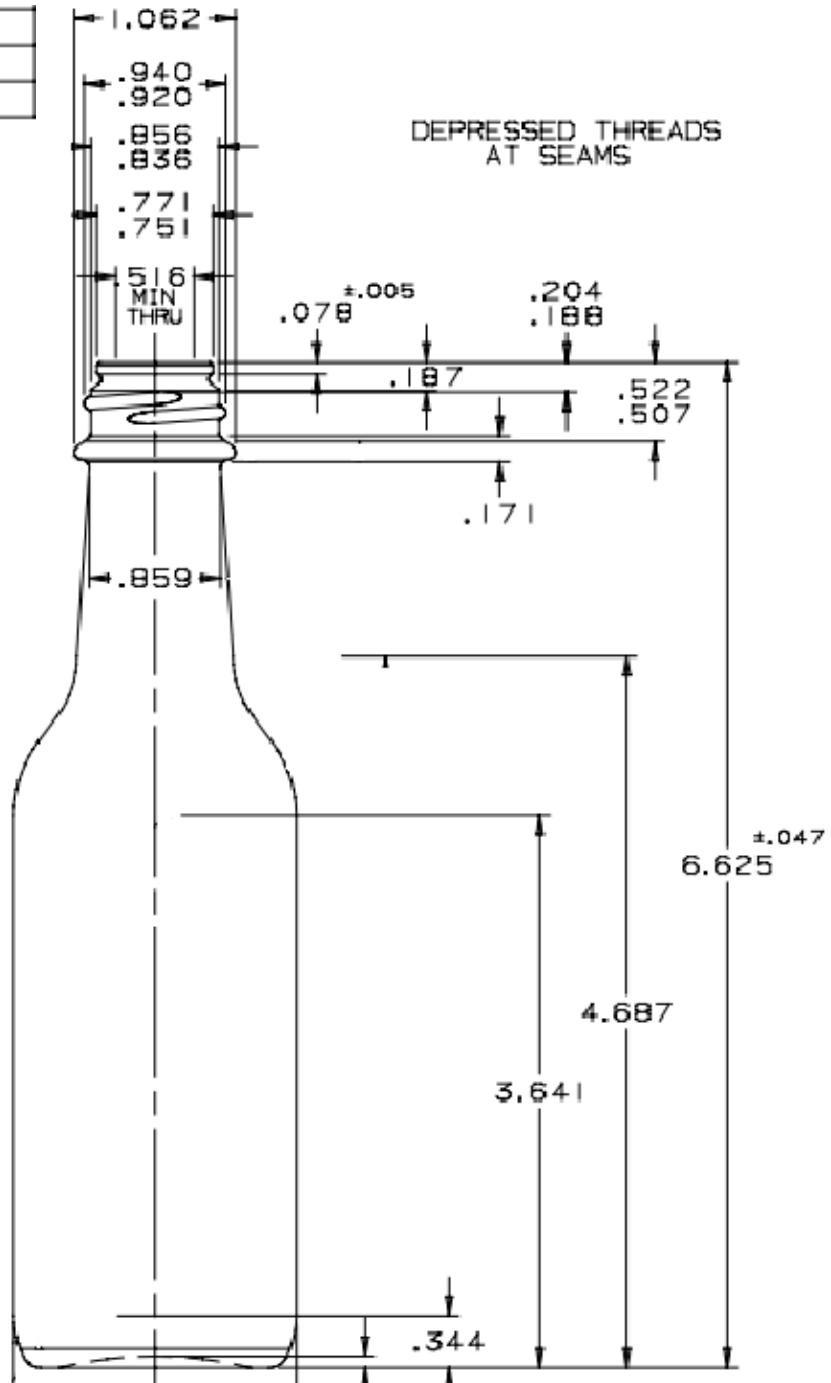

PRACTICAL FILL	5 oz
CAPACITY	156.3cc ± 3.2cc OF
FINISH	GPI 490-24mm-405

DISTRIBUTED BY:

REF NO.:

DWG30655

DESCRIPTION:

5 oz Glass Woozy, 24-490

DISCLAIMER

THIS INFORMATION IS PROVIDED AS A GENERAL GUIDE, INCLUDING DIMENSIONS. IT IS THE CUSTOMER'S RESPONSIBILITIES TO SELECT THE PROPER CONTAINER FOR PRODUCT AND APPLICATION COMPATIBILITY.