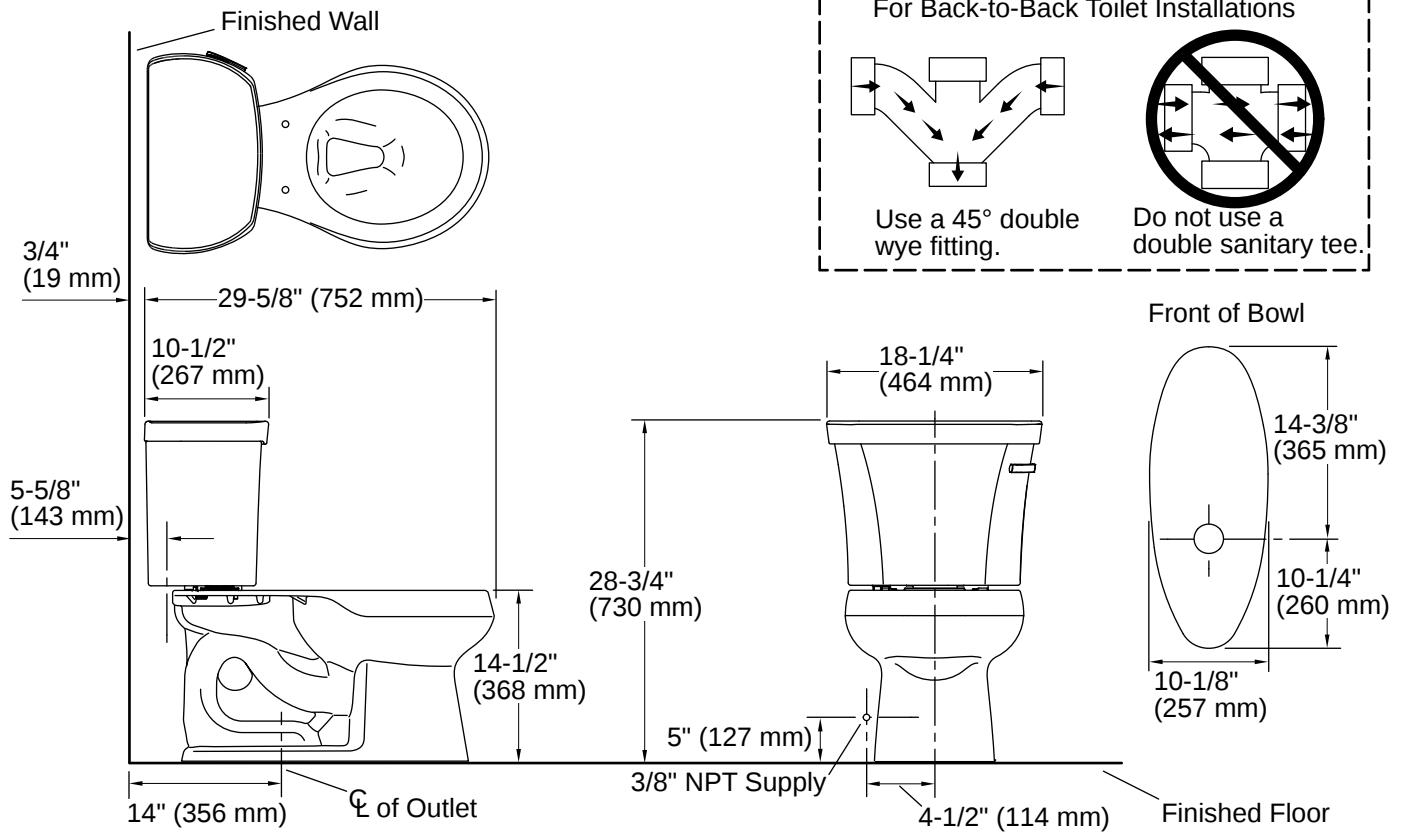

Technical Information

Rough-in:	14"
Flush Type:	Class Five
Flush Rate:	1.28 gpf (4.8 lpf)
Bowl Shape:	Round-front
Seat-Mounting Holes:	5-1/2" (140 mm)
Waste Outlet:	Floor
Trapway Size:	2-1/8" (54 mm)
Trapway Type:	Exposed
Water Surface Size:	10-1/2" x 7-3/4" (267 mm x 197 mm)
Rim to Water Surface:	5-1/4" (133 mm)

Included Combo Skus

- K-4197 Round-front toilet bowl
- K-4841-TR Toilet tank, 1.28 gpf

Recommended Products/Accessories

1023457 Toilet Wax Ring And Hardware Kit
1265114 12" Toilet Supply Line
K-23726 Drain treatment
K-9379 Trip lever
K-5420 Low-profile toilet bolt caps
K-4639-RL ReadyLatch® Quiet-Close™ round-front toilet seat

Installation

- Three-bolt quick-connect installation
- Seat and supply line sold separately

Installation Notes

Install this product according to the installation instructions.

Product dimensions are nominal and may vary per ASME A112.19.2 tolerances.