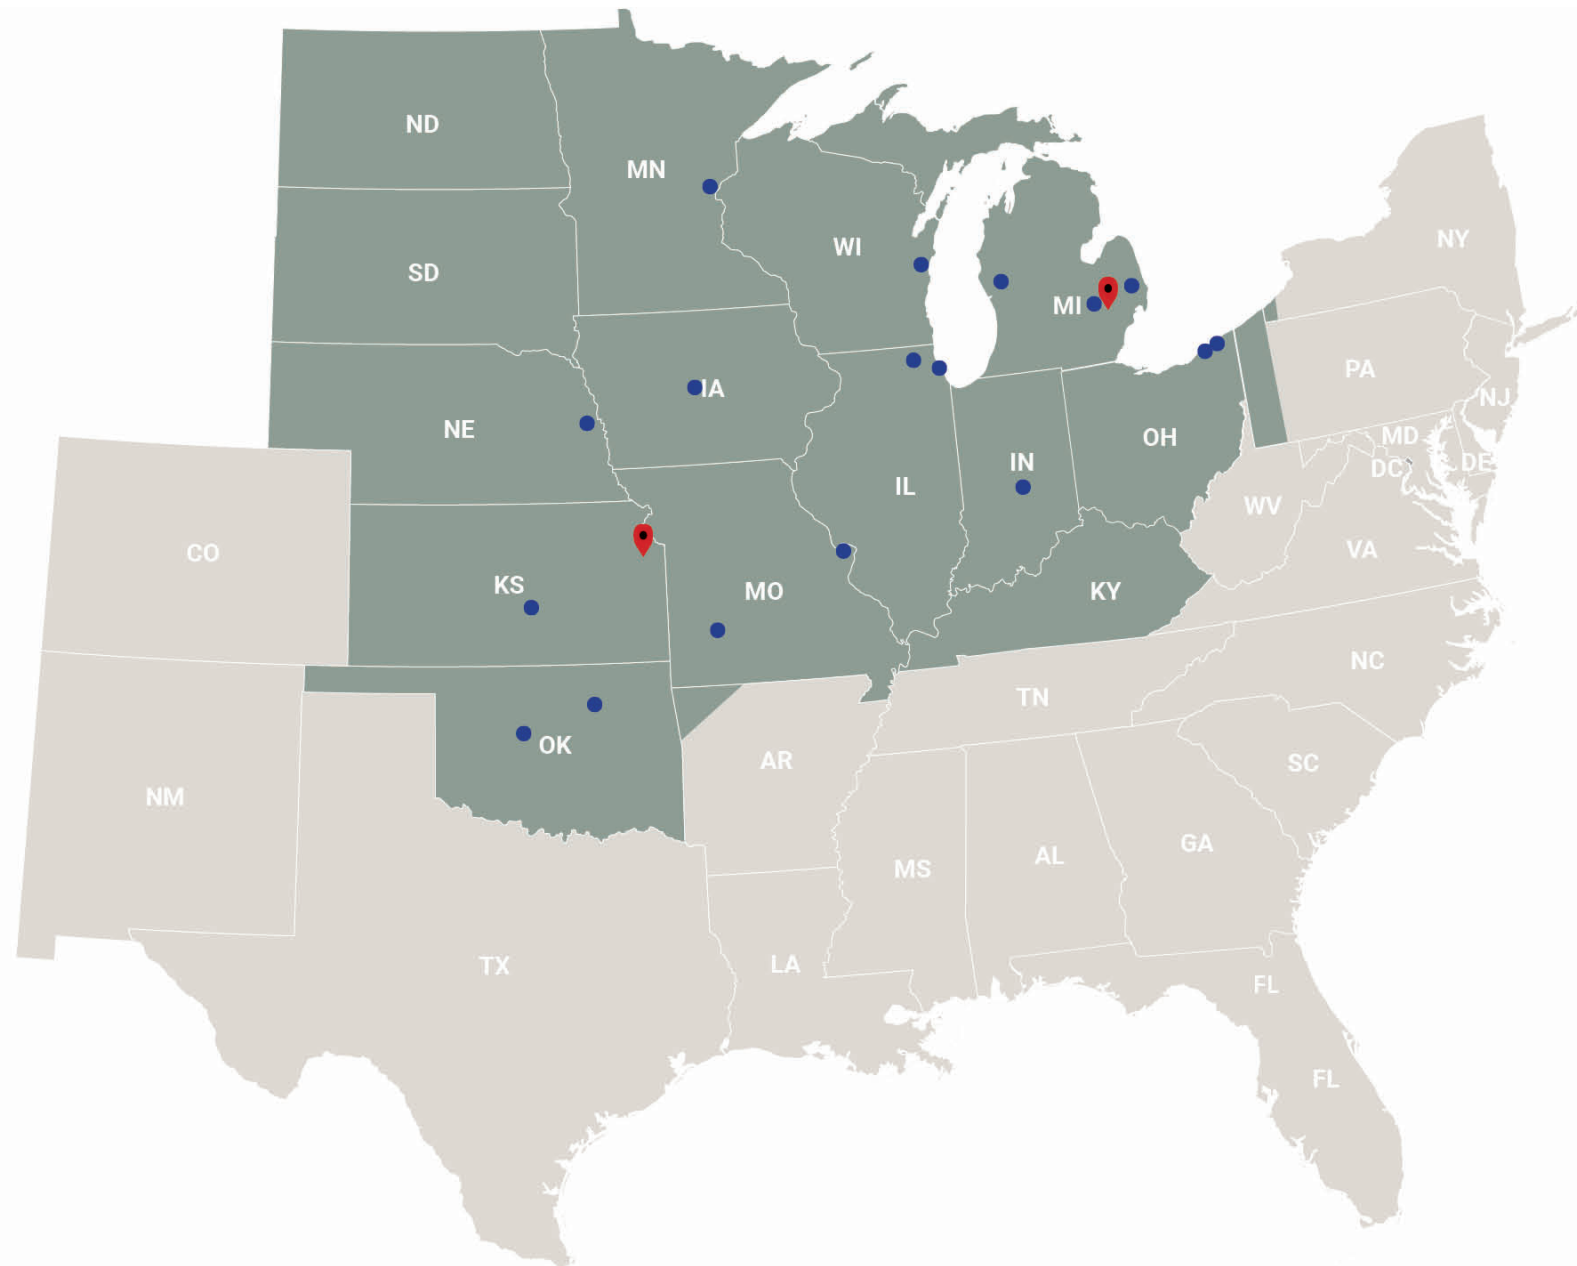

VIRGINIATILE

● = Showroom and Warehouse

■ Operating Territory

📍 = Distribution Center

ILLINOIS

Chicago
345 N Wells St, Suite 200
Chicago IL 60654

Elk Grove Village
1601 Estes Ave
Elk Grove Village IL 60007

INDIANA

Indianapolis
4161 96th Street
Indianapolis IN 46240

IOWA

Clive
2001 NW 92nd Court
Clive IA 50325

KANSAS

Kansas City Dist Center
5100 Kansas Ave
Kansas City KS 66106

Wichita
2140 W Harry Court
Wichita KS 67213

MICHIGAN

Farmington Hills
24404 Indoplex Circle
Farmington Hills MI 48335

Grand Rapids
3440 Broadmoor Ave SE
Grand Rapids MI 49512

Livonia Dist Center
28320 Plymouth Road
Livonia MI 48150

Troy
900 W Maple Road
Troy MI 48084

MINNESOTA

Plymouth
1820 Berkshire Lane North
Plymouth MN 55441

MISSOURI

Springfield
2727 N LeCompte Road
Springfield MO 65803

St. Louis
9215 and 9245 Dielman Industrial Dr
St. Louis MO 63132

NEBRASKA

Omaha
10501 I Street
Omaha NE 68127