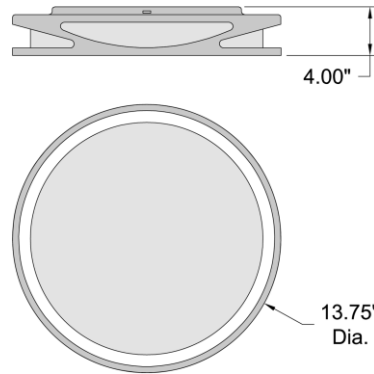

Stock Code: **49990LEDD-BL/ACR**

Collection: Lucia

PRODUCT INFORMATION

Base: 49990 Parent: 49990LEDD
Mounting Type: Ceiling UPC: 641594234619
Finish: Black
Diffuser: Acrylic Lens

PRODUCT MEASUREMENTS

FIXTURE**	BACKPLATE / CANOPY**
Length:	Length
Width:	Width:
Diameter 13.75"	Diameter: 13.75"
Height: 4"	Height:
Extension:	
Overall Height:	

TECHNICAL SPECIFICATIONS

SPECIFICATIONS

Frame Material: Steel
Diffuser Material: Acrylic
Lamping Type: SSL (Dedicated LED) Jbox: Standard
Lamping Base: SSL Lamp Wattage: 16 W
Lamp Quantity: 1 Total Wattage: 16 W
Voltage: 120v Lamps Included: Yes

Dimmable: Yes Nominal Lumens: 1600 Lm
CRI: 90 Delivered Lumens: 824 Lm
CCT: 3000K
Recommended Dimmers:
(TRIAC)LEVITON Decora Sureslide 6674; (ELV)LUTRON Maestro MAELV-600; (ELV)LEVITON Decora DSE06-10Z; (TRIAC)LUTRON Diva DVCL-153P; (TRIAC)LUTRON Skylark CL SCL-153 or SCL-153P

IES FILE

In addition to Access Lighting's purchase and warranty terms and conditions, by signing below or placing an order, you agree that you are authorized to bind the entity placing any order and acknowledge the following: All of sizes and measurements are approximate and all images are for illustrative purposes only. In the event of an inconsistency, the "Product Measurements" section controls. There also may be slight differences in the colors and designs compared to the displayed and printed images.