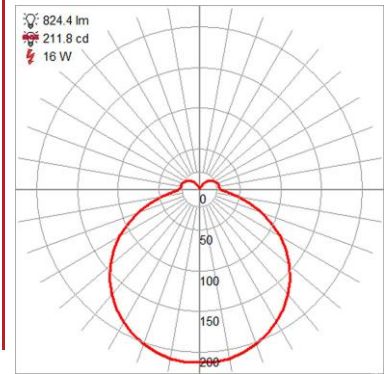

IES FILE

In addition to Access Lighting's purchase and warranty terms and conditions, by signing below or placing an order, you agree that you are authorized to bind the entity placing any order and acknowledge the following: All of sizes and measurements are approximate and all images are for illustrative purposes only. In the event of an inconsistency, the "Product Measurements" section controls. There also may be slight differences in the colors and designs compared to the displayed and printed images.