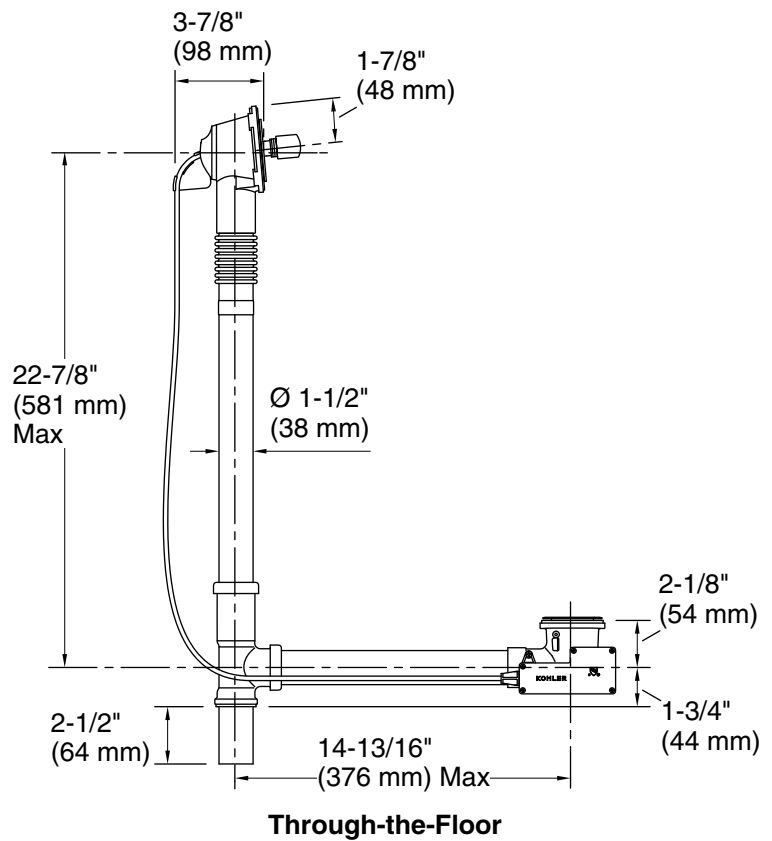

Features

- For use with Tea-for-Two™ baths and whirlpools
- 33" (838 mm) length external cable
- Designed specifically for use with Tea-for-Two bath drain trim (sold separately)
- No internal linkages to minimize the potential for clogging

Material

- Solid-brass construction for durability and reliability

Installation

- Above- or through-floor installation
- Can be installed and tested without required trim kit

Recommended Products/Accessories

K-23857 Bath drain trim

Codes/Standards

ASME A112.18.2/CSA B125.2

KOHLER® One-Year Limited Warranty

See website for detailed warranty information.

Technical Information

All product dimensions are nominal.

Drain included: Yes