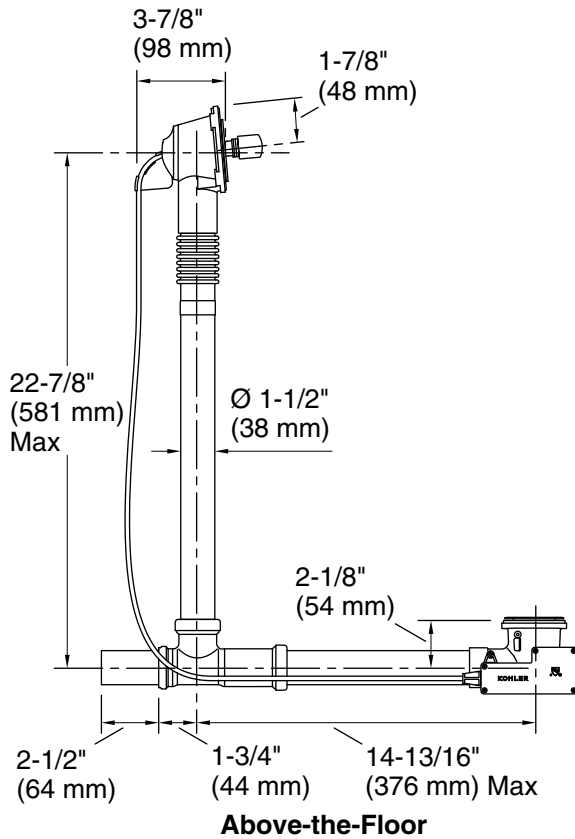

Features

- For use with Tea-for-Two™ baths and whirlpools
- 33" (838 mm) length external cable
- Designed specifically for use with Tea-for-Two bath drain trim (sold separately)
- No internal linkages to minimize the potential for clogging

K-23857 Bath drain trim

Codes/Standards

ASME A112.18.2/CSA B125.2

KOHLER® One-Year Limited Warranty

See website for detailed warranty information.

Technical Information

All product dimensions are nominal.

Drain included: Yes