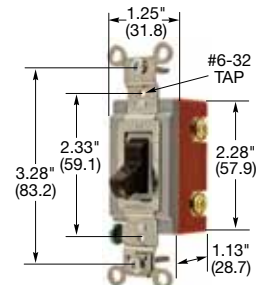

HBL1221

20A, 120/277V AC

| Description | Toggle Color | Single Pole | Double Pole | Three Way | Four Way |
|------------------------------|--------------|------------------|------------------|------------------|------------------|
| Toggle, back and side wired. | Black | HBL1221BK | HBL1222BK | HBL1223BK | HBL1224BK |
| | Brown | HBL1221 | HBL1222 | HBL1223 | HBL1224 |
| | Gray | HBL1221GY | HBL1222GY | HBL1223GY | HBL1224GY |
| | Ivory | HBL1221I | HBL1222I | HBL1223I | HBL1224I |
| | Light Almond | HBL1221LA | HBL1222LA | HBL1223LA | HBL1224LA |
| | Red | HBL1221R | HBL1222R | HBL1223R | HBL1224R |
| | White | HBL1221W | HBL1222W | HBL1223W | HBL1224W |

HBL3031

30A, 120/277V AC

| Description | Key Guide Color | Single Pole | Double Pole | Three Way | Four Way |
|---------------|-----------------|-----------------|-----------------|-----------------|----------|
| Nylon toggle. | Brown | HBL3031 | HBL3032 | HBL3033 | — |
| | Ivory | HBL3031I | HBL3032I | HBL3033I | — |
| | White | — | HBL3032W | — | — |

HBL1221L and Key

20A, 120/277V AC

| Description | Key Guide Color | Single Pole | Double Pole | Three Way | Four Way |
|---------------------------------|-----------------|------------------|------------------|------------------|------------------|
| Key Guide, back and side wired. | Black | HBL1221L | HBL1222L | HBL1223L | HBL1224L |
| | Gray | HBL1221LG | HBL1222LG | HBL1223LG | HBL1224LG |
| | Ivory | HBL1221LI | HBL1222LI | HBL1223LI | HBL1224LI |
| | White | HBL1221LW | HBL1222LW | HBL1223LW | HBL1224LW |
| Key for Locking switch. | | HBL1209 | | | |