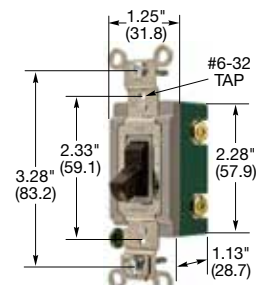

HBL1221

20A, 120/277V AC

| Description | Toggle Color | Single Pole | Double Pole | Three Way | Four Way |
|------------------------------|--------------|------------------|------------------|------------------|------------------|
| Toggle, back and side wired. | Black | HBL1221BK | HBL1222BK | HBL1223BK | HBL1224BK |
| | Brown | HBL1221 | HBL1222 | HBL1223 | HBL1224 |
| | Gray | HBL1221GY | HBL1222GY | HBL1223GY | HBL1224GY |
| | Ivory | HBL1221I | HBL1222I | HBL1223I | HBL1224I |
| | Light Almond | HBL1221LA | HBL1222LA | HBL1223LA | HBL1224LA |
| | Red | HBL1221R | HBL1222R | HBL1223R | HBL1224R |
| | White | HBL1221W | HBL1222W | HBL1223W | HBL1224W |

HBL3031

30A, 120/277V AC

| Description | Key Guide Color | Single Pole | Double Pole | Three Way | Four Way |
|---------------|-----------------|-----------------|-----------------|-----------------|----------|
| Nylon toggle. | Brown | HBL3031 | HBL3032 | HBL3033 | — |
| | Ivory | HBL3031I | HBL3032I | HBL3033I | — |
| | White | — | HBL3032W | — | — |

HBL1221L and Key

20A, 120/277V AC

| Description | Key Guide Color | Single Pole | Double Pole | Three Way | Four Way |
|---------------------------------|-----------------|------------------|------------------|------------------|------------------|
| Key Guide, back and side wired. | Black | HBL1221L | HBL1222L | HBL1223L | HBL1224L |
| | Gray | HBL1221LG | HBL1222LG | HBL1223LG | HBL1224LG |
| | Ivory | HBL1221LI | HBL1222LI | HBL1223LI | HBL1224LI |
| | White | HBL1221LW | HBL1222LW | HBL1223LW | HBL1224LW |
| Key for Locking switch. | | HBL1209 | | | |