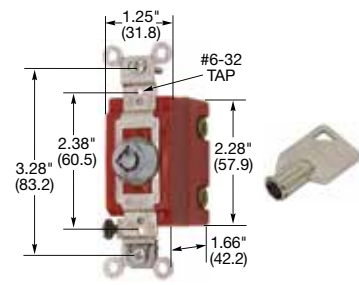

HP Conversion Chart

	120V	208V	240V	277V AC
15A	.5HP	1.5HP	2HP	2HP
20A	1HP	2HP	2HP	2HP
30A	2HP	2HP	2HP	2HP

HBL1222RKL and Key

Dimensions in Inches (mm)