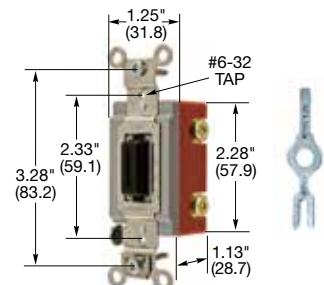

HBL1221

20A, 120/277V AC

| Description | Toggle Color | Single Pole | Double Pole | Three Way | Four Way |
|------------------------------|--------------|------------------|------------------|------------------|------------------|
| Toggle, back and side wired. | Black | HBL1221BK | HBL1222BK | HBL1223BK | HBL1224BK |
| | Brown | HBL1221 | HBL1222 | HBL1223 | HBL1224 |
| | Gray | HBL1221GY | HBL1222GY | HBL1223GY | HBL1224GY |
| | Ivory | HBL1221I | HBL1222I | HBL1223I | HBL1224I |
| | Light Almond | HBL1221LA | HBL1222LA | HBL1223LA | HBL1224LA |
| | Red | HBL1221R | HBL1222R | HBL1223R | HBL1224R |
| | White | HBL1221W | HBL1222W | HBL1223W | HBL1224W |

HBL3031

30A, 120/277V AC

| Description | Key Guide Color | Single Pole | Double Pole | Three Way | Four Way |
|---------------|-----------------|-----------------|-----------------|-----------------|----------|
| Nylon toggle. | Brown | HBL3031 | HBL3032 | HBL3033 | — |
| | Ivory | HBL3031I | HBL3032I | HBL3033I | — |
| | White | — | HBL3032W | — | — |

HBL1221L and Key

20A, 120/277V AC

| Description | Key Guide Color | Single Pole | Double Pole | Three Way | Four Way |
|---------------------------------|-----------------|------------------|------------------|------------------|------------------|
| Key Guide, back and side wired. | Black | HBL1221L | HBL1222L | HBL1223L | HBL1224L |
| | Gray | HBL1221LG | HBL1222LG | HBL1223LG | HBL1224LG |
| | Ivory | HBL1221LI | HBL1222LI | HBL1223LI | HBL1224LI |
| | White | HBL1221LW | HBL1222LW | HBL1223LW | HBL1224LW |
| Key for Locking switch. | | HBL1209 | | | |