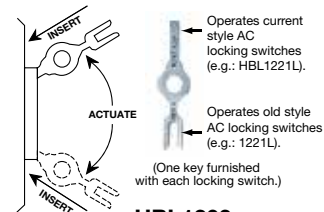

HBL3031

30A, 120/277V AC

| Description | Key Guide Color | Single Pole | Double Pole | Three Way | Four Way |
|---------------|-----------------|-----------------|-----------------|-----------------|----------|
| Nylon toggle. | Brown | HBL3031 | HBL3032 | HBL3033 | — |
| | Ivory | HBL3031I | HBL3032I | HBL3033I | — |
| | White | — | HBL3032W | — | — |

HBL® Extra Heavy Duty Industrial Locking Series, 15A, 120/277V AC

| Description | Key Guide Color | Single Pole | Double Pole | Three Way | Four Way |
|---------------------------------|-----------------|------------------|------------------|------------------|------------------|
| Key Guide, back and side wired. | Black | HBL1201L | HBL1202L | HBL1203L | HBL1204L |
| | Gray | HBL1201LG | HBL1202LG | HBL1203LG | HBL1204LG |
| | Ivory | HBL1201LI | HBL1202LI | HBL1203LI | HBL1204LI |
| | White | HBL1201LW | HBL1202LW | HBL1203LW | HBL1204LW |
| Key for Locking switch. | | HBL1209 | | | |

HBL1221L and Key

20A, 120/277V AC

| Description | Key Guide Color | Single Pole | Double Pole | Three Way | Four Way |
|---------------------------------|-----------------|------------------|------------------|------------------|------------------|
| Key Guide, back and side wired. | Black | HBL1221L | HBL1222L | HBL1223L | HBL1224L |
| | Gray | HBL1221LG | HBL1222LG | HBL1223LG | HBL1224LG |
| | Ivory | HBL1221LI | HBL1222LI | HBL1223LI | HBL1224LI |
| | White | HBL1221LW | HBL1222LW | HBL1223LW | HBL1224LW |
| Key for Locking switch. | | HBL1209 | | | |

HBL1209

HBL® Extra Heavy Duty Industrial AC Barrel Key Locking Switch†, 20A, 120/277V AC

| Description | Key Guide Color | Single Pole | Double Pole | Three Way | Four Way |
|---------------------------------------|-----------------|--------------------|--------------------|--------------------|--------------------|
| Chrome operator, back and side wired. | Chrome | HBL1221RKL* | HBL1222RKL* | HBL1223RKL* | HBL1224RKL* |
| Replacement Barrel Key. | | HBL1209RKL | | | |