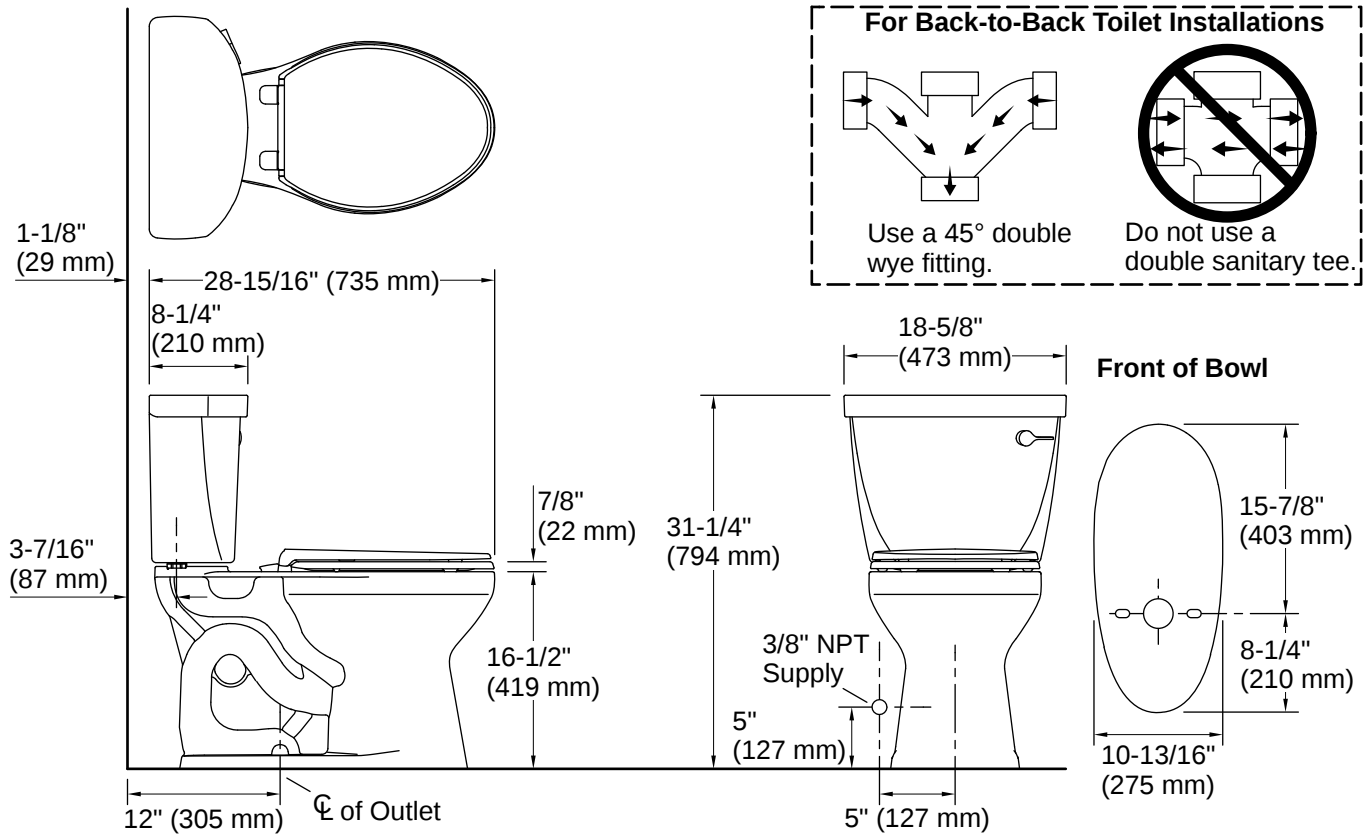

Cimarron® | K-31621-RA

Two-piece elongated toilet, 1.28 gpf

Features

- Two-piece design
- Elongated bowl offers added room and comfort
- Comfort Height® feature offers chair-height seating that makes sitting down and standing up easier for most adults
- 1.28 gpf (4.8 lpf)
- Right-hand Polished Chrome trip lever
- 2-1/8" (54 mm) fully glazed trapway
- Revolution 360® flushing technology generates a forceful swirling motion to keep the bowl clean longer
- Sanitary guard where bowl and tank meet for ease of cleaning
- CleanCoat™ surface treatment inhibits the growth of water scale and mineral stains for improved ease of cleaning
- Coordinates with other products in the Cimarron collection
- AquaPiston® canister optimizes the flow out of the tank, harnessing gravity and the natural, powerful reducing cascade of water to increase the power and effectiveness of the flush
- Easy-to-flush canister design requires less force to actuate than a 3" (76 mm) flapper, and has 90% less exposed seal material which resists conditions that cause wear, tear, shrinkage and swelling

ADA CSA B651 OBC

ASME A112.19.2/CSA B45.1
 DOE - Energy Policy Act 1992
 EPA WaterSense®
 California Energy Commission (CEC)
 ADA
 ICC/ANSI A117.1
 CSA B651
 OBC

Technical Information

| | |
|-----------------------|----------------------------|
| Rough-in: | Standard 12" (305mm) |
| Flush Type: | AquaPiston, Revolution 360 |
| Flush Rate: | 1.28 gpf (4.8 lpf) |
| Bowl Shape: | Elongated |
| Waste Outlet: | Floor |
| Trapway Size: | 2-1/8" (54 mm) |
| Trapway Type: | Exposed |
| Rim to Water Surface: | 6-5/8" (168 mm) |

Installation

- Standard 12" (305 mm) rough-in

Installation Notes

Install this product according to the installation instructions.

Product dimensions are nominal and may vary per ASME A112.19.2 tolerances.