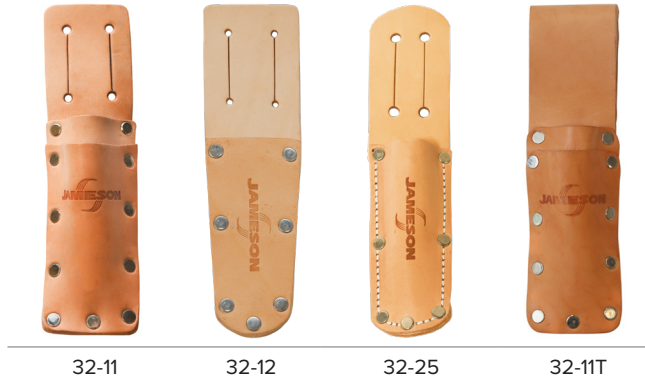

Straight style blade is molded into an easy-grip polymer handle that remains pliable in sub-zero temperatures.

- Blade is heat treated then ice tempered for a long lasting edge
- 20-25% thicker than comparable models.

PART NUMBER	DESCRIPTION
32-40	Snip Grip® Ergonomic Handle
32-41NS	5-1/4 in. Electrician Scissors with Snip Grip®

SKINNING KNIFE

Straight blade Ergonomic handle for easier grip

PART NUMBER	DESCRIPTION
32-24E	Cable Splicers Knife, 6-1/4" with 1-1/2" blade, Ergonomic Handle

SKINNING KNIFE

Straight blade

PART NUMBER	DESCRIPTION
32-24J	Knife with Straight Handle

SPLICER KITS

Jameson leather and PVC belt pouches keep splicing tools close at hand.

Leather pouches are reinforced with steel rivets for durability. Available with slotted openings or tunnel loop to slide on belt.

Black PVC pouches will not split or tear with age and remain flexible, even in cold weather.

LEATHER TOOL POUCHES

Genuine rawhide leather with steel rivets

PART NUMBER	DESCRIPTION
32-11	Slotted Leather Pouch
32-12	Slotted Leather Pouch for Scissors
32-25	Slotted Leather Pouch For Knife
32-11T	Tunnel Loop Leather Pouch