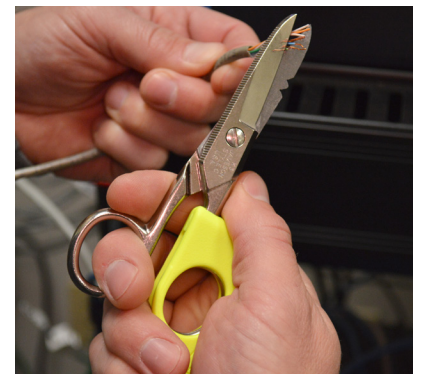

SPLICER SCISSORS & KNIVES

TELECOMMUNICATION, ELECTRONIC AND ELECTRICAL WIRING JOBS

Manufactured for exceptional performance, Jameson splicer scissors are heat treated then ice tempered (cryogenically processed) for a longer lasting edge and precision ground for consistent quality.

Snip Grip® Ergonomic Handle

- Increases cutting leverage while reducing hand and wrist fatigue
- Fits any manufacturer's standard 5" electrical scissors
- Sold separately or with Jameson scissors

Splicer Skinning Knife

Straight style blade is molded into an easy-grip polymer handle that remains pliable in sub-zero temperatures.

- Blade is heat treated then ice tempered for a long lasting edge
- 20-25% thicker than comparable models.

SCISSORS

Notched, serrated blade for removing wire jackets

PART NUMBER	DESCRIPTION
32-21NS	Splicer Snip, Notched & Serrated

SCISSORS WITH SNIP GRIP

Ergonomic handle increases cutting leverage, reduces hand and wrist fatigue