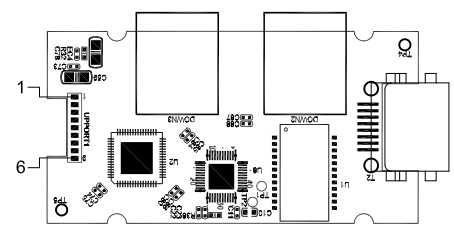

P1

THIRD ANGLE PROJECTION

GENERAL NOTES

DIMENSIONS ARE IN MM - DO NOT SCALE
 THIS DOCUMENT CONTAINS CONFIDENTIAL, PROPRIETARY INFORMATION THAT IS PROPERTY OF STARTECH.COM

PRODUCT ID	USB31000S2H		
DESCRIPTION	USB 3.0 to Gigabit Network Adapter with Built-In 2-Port USB Hub		
DO NOT SCALE	SHEET: 1 OF: 1	UPLOAD DATE: 5/12/2025	