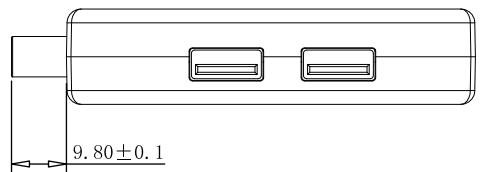

P1

THIRD ANGLE PROJECTION

GENERAL NOTES

DIMENSIONS ARE IN MM - DO NOT SCALE
 THIS DOCUMENT CONTAINS CONFIDENTIAL, PROPRIETARY INFORMATION THAT IS PROPERTY OF STARTECH.COM

PRODUCT ID	USB31000S2H		
DESCRIPTION	USB 3.0 to Gigabit Network Adapter with Built-In 2-Port USB Hub		
DO NOT SCALE	SHEET: 1 OF: 1	UPLOAD DATE: 5/12/2025	