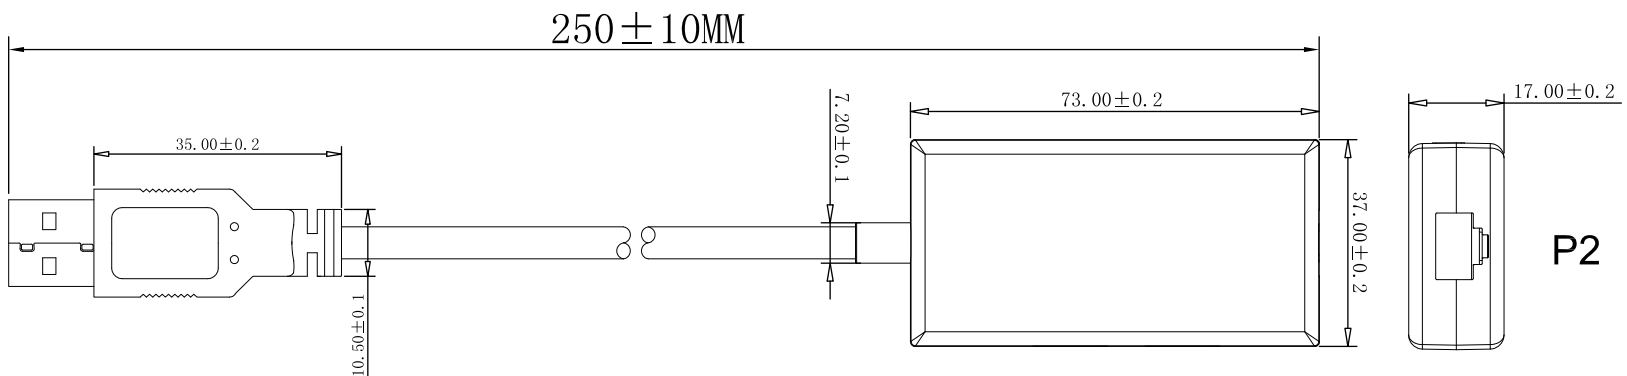

P1

THIRD ANGLE PROJECTION

GENERAL NOTES

DIMENSIONS ARE IN MM - DO NOT SCALE
 THIS DOCUMENT CONTAINS CONFIDENTIAL, PROPRIETARY INFORMATION THAT IS PROPERTY OF STARTECH.COM

PRODUCT ID	USB31000S2H		
DESCRIPTION	USB 3.0 to Gigabit Network Adapter with Built-In 2-Port USB Hub		
DO NOT SCALE	SHEET: 1 OF: 1	UPLOAD DATE: 5/12/2025	