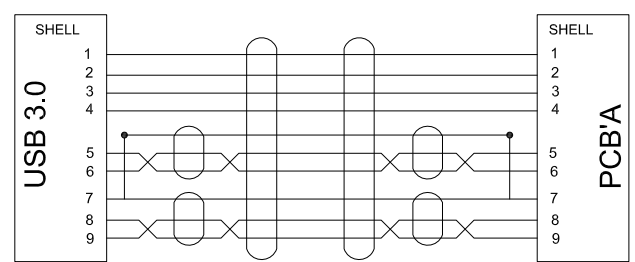

P1

THIRD ANGLE PROJECTION

GENERAL NOTES

DIMENSIONS ARE IN MM - DO NOT SCALE
 THIS DOCUMENT CONTAINS CONFIDENTIAL, PROPRIETARY INFORMATION THAT IS PROPERTY OF STARTECH.COM

PRODUCT ID	USB31000S2H		
DESCRIPTION	USB 3.0 to Gigabit Network Adapter with Built-In 2-Port USB Hub		
DO NOT SCALE	SHEET: 1 OF: 1	UPLOAD DATE: 5/12/2025	