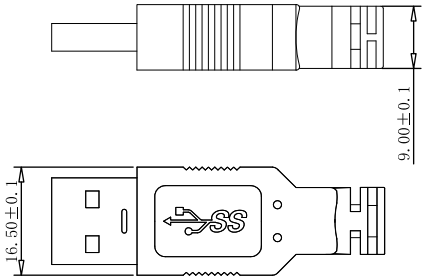

P1

THIRD ANGLE PROJECTION

GENERAL NOTES

DIMENSIONS ARE IN MM - DO NOT SCALE
 THIS DOCUMENT CONTAINS CONFIDENTIAL, PROPRIETARY INFORMATION THAT IS PROPERTY OF STARTECH.COM

PRODUCT ID	USB31000S2H		
DESCRIPTION	USB 3.0 to Gigabit Network Adapter with Built-In 2-Port USB Hub		
DO NOT SCALE	SHEET: 1 OF: 1	UPLOAD DATE: 5/12/2025	