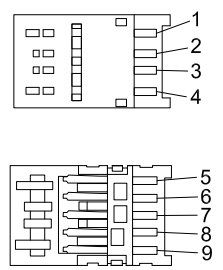

P1

THIRD ANGLE PROJECTION

GENERAL NOTES

DIMENSIONS ARE IN MM - DO NOT SCALE
 THIS DOCUMENT CONTAINS CONFIDENTIAL, PROPRIETARY INFORMATION THAT IS PROPERTY OF STARTECH.COM

PRODUCT ID	USB31000S2H		
DESCRIPTION	USB 3.0 to Gigabit Network Adapter with Built-In 2-Port USB Hub		
DO NOT SCALE	SHEET: 1 OF: 1	UPLOAD DATE: 5/12/2025	