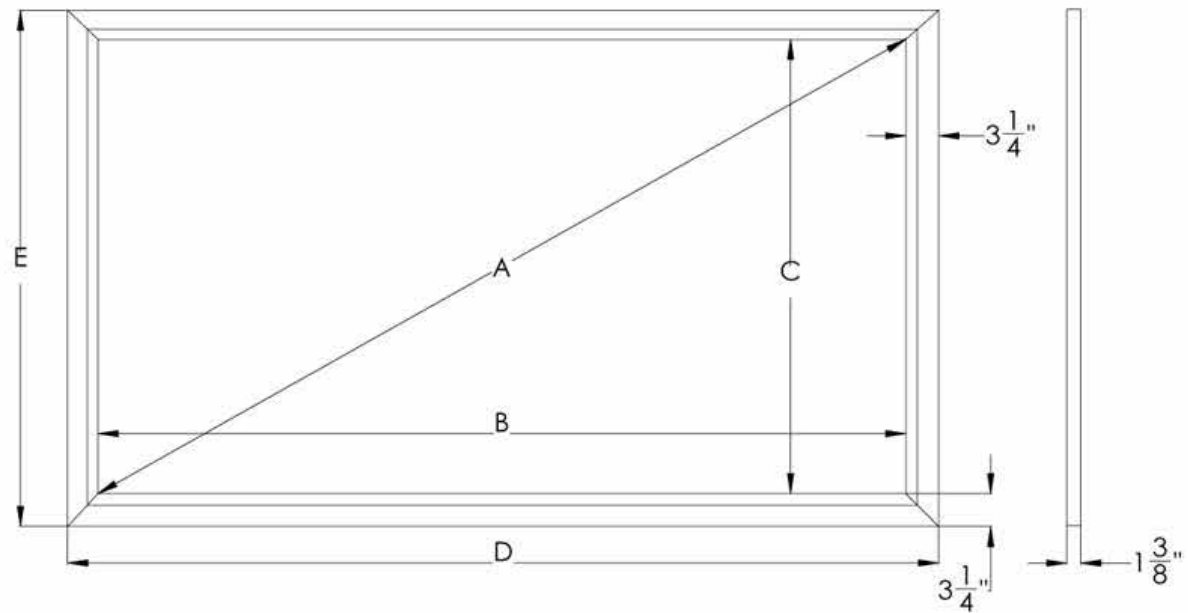

FIX-120-W

Diagonal	A	120.0000"
Width	B	104.6875"
Height	C	58.9375"
Total Width	D	111.1875"
Total Height	E	65.4375"

Aspect Ratio 16:9
Material Matte White 1.0